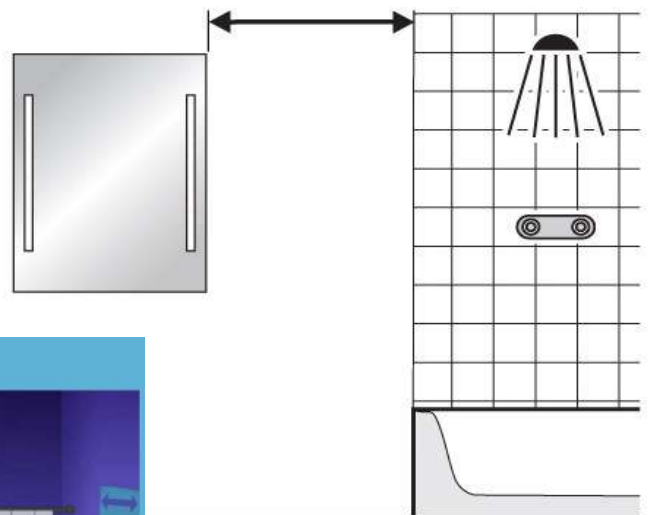

Minimum: 60 cm

Photo	Description	Ref. Nr.	Bar code
	<p>FRAME mirror WOOD VERDE 46X111</p> <p>Dimensions: width 46 cm x height 111 cm</p> <p>Mirror type: Living room mirror</p> <p>Suspension: Both</p> <p>Equipment: Wooden frame hanger available</p>	<p>99980999</p>	<p>4002177090262</p>
	<p>FRAME mirror WOOD VERDE 46X111</p> <p>Dimensions: width 46 cm x height 111 cm</p> <p>Mirror type: Living room mirror</p> <p>Suspension: Both</p> <p>Equipment: Wooden frame hanger available</p>	<p>99981999</p>	<p>4002177090293</p>
	<p>FRAME mirror WOOD VERDE 55X75</p> <p>Dimensions: width 55 cm x height 75 cm</p> <p>Mirror type: Living room mirror</p> <p>Suspension: Both</p> <p>Equipment: Wooden frame hanger available</p>	<p>99984999</p>	<p>4002177092846</p>
	<p>FRAME mirror WOOD VERDE 55X75</p> <p>Dimensions: width 55 cm x height 75 cm</p> <p>Mirror type: Living room mirror</p> <p>Suspension: Both</p> <p>Equipment: Wooden frame hanger available</p>	<p>99985999</p>	<p>4002177092877</p>

Photo	Description	Ref. Nr.	Bar code
	<p>Mirror model "TOUCH"</p> <p>Width 39cmx111cm High</p> <p>included adhesive tape</p> <p>Door or wall mirror</p>	10080104	4002177000063
	<p>Mirror model "TOUCH"</p> <p>Width 39cmx140cm High</p> <p>included adhesive tape</p> <p>Door or wall mirror</p>	10040114	4002177045347
	<p>Kritall-Spiegel</p> <p>Width 40cmx170cm High</p> <p>Included on the mirror the clamping support for vertical instalation only</p> <p>For horizontal instalation, ask for mirror extra clamping support set 4pcs</p>	10200040	4002177568839
	<p>Mirror clamping support set of 4pcs</p> <p>Capacity 5Kilos</p>	19060000	4002177009905