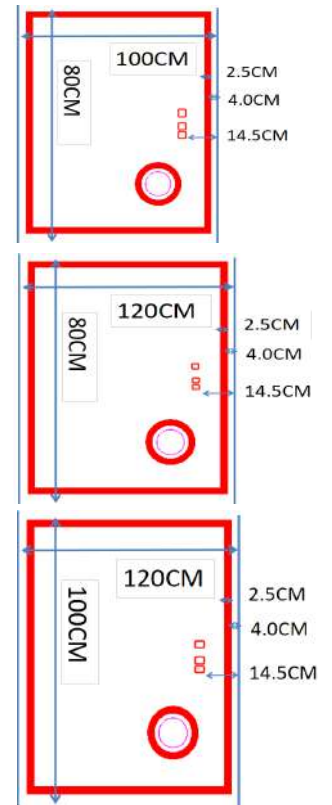

NEW!

KLAUS

Description	Referent	Size	Bar code
Bilbao Oval	NYT-LE-100X50cmx5mm	100x50cmx5mm	5291840025413
Lumens 2000 Day light - IP44			
Anti-fog			
Back and front light			
Magnifying mirror			
Instalation Vertical&Horizontal			

NEW!

KLAUS

Description	Referent	Size	Bar code
Bilbao Oval	NYT-NO-MAGNI/oval	100x50cmx5mm	5291840026113
Lumens 1500 Day light - IP44			
Anti-fog			
Back and front light			
Instalation Vertical&Horizontal			

NEW!

KLAUS

Description	Referent	Size	Bar code
San Sebastien Lumens 2000 Day light - IP44 Anti-fog Back and front light Magnifying mirror Instalation Vertical&Horizontal	San Sebastien NYT-LED 120X80cmx5mm	120X80cmx5mm	5291840026342

NEW!

KLAUS

Description	Referent Nr.	Size	Bar code
Alexa mirror Lumens 1500 Day light - IP44 Anti-fog Back and front light With magnifying mirror Instalation Vertical or Horizontal	NYT-LE- 100x80cmx5mm	100x80cmx5mm	5291840025352
Berlin mirror Lumens 1500 Day light - IP44 Anti-fog Back and front light With magnifying mirror Instalation Vertical or Horizontal	NYT-LE- 100x120cmx5mm	120x100cmx5mm	5291840025369
Oslo mirror Lumens 1500 Day light - IP44 Anti-fog with back and front light With magnifying mirror Instalation Vertical or Horizontal	NYT-LE- 100x70cmx5mm	100x70cmx5mm	5291840025390