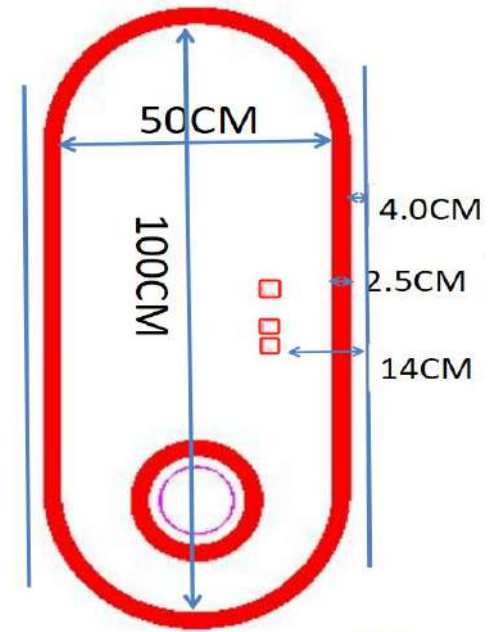

NEW!

KLAUS

Description	Referent	Size	Bar code
Bilbao Oval	NYT-LE-100X50cmx5mm	100x50cmx5mm	5291840025413
Lumens 2000 Day light - IP44			
Anti-fog			
Back and front light			
Magnifying mirror			
Instalation Vertical&Horizontal			

NEW!

KLAUS

Description	Referent	Size	Bar code
Bilbao Oval	NYT-NO-MAGNI/oval	100x50cmx5mm	5291840026113
Lumens 1500 Day light - IP44			
Anti-fog			
Back and front light			
Instalation Vertical&Horizontal			