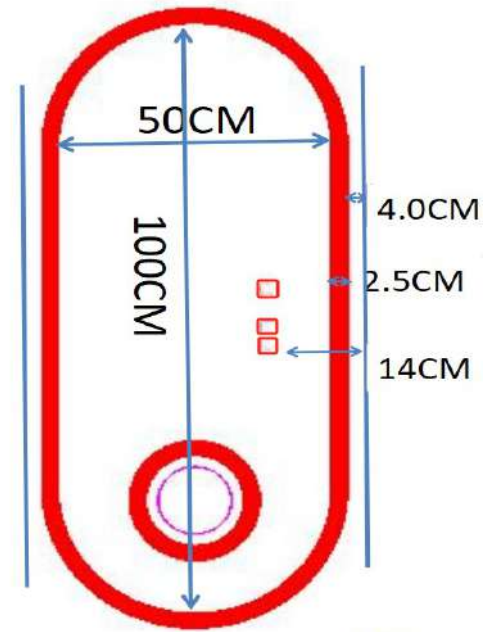

NEW!

KLAUS

Description	Referent	Size	Bar code
San Sebastien Lumens 2000 Day light - IP44 Anti-fog Back and front light Magnifying mirror Instalation Vertical&Horizontal	San Sebastien NYT-LED 120X80cmx5mm	120X80cmx5mm	5291840026342