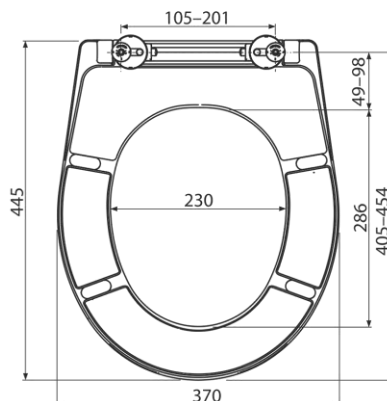

3. Results

0,6kg
1,3lb

PP+

PP

Standard

Width 365 mm
Depth 25 mm
Height 445 mm

White

4400501

Width 345 mm
Depth 45 mm
Height 470 mm

White

4403701

8411801224786

Optima Merida

Width 355 mm
Depth 48 mm
Height 440 mm

White

4404801

- packing - outer box: 13pcs
- size - outer box: 600X400X460mm
- weight - outer box: 18.9kg

White

A60

8594045930733

WC Seat Duroplast

Antibacterial. sturdy construction. new quick release bolts. possibility to additionally change to Softclose. possibility of buying sliding hinges

- packing - outer box: 5pcs
- size - outer box: 380X460X270mm
- weight - outer box: 14.3kg

White

A601

8595580537753

WC Seat Duroplast

Antibacterial Click System/Soft Close greater compatibility. Antibacterial. full metal hinges. a more robust construction.