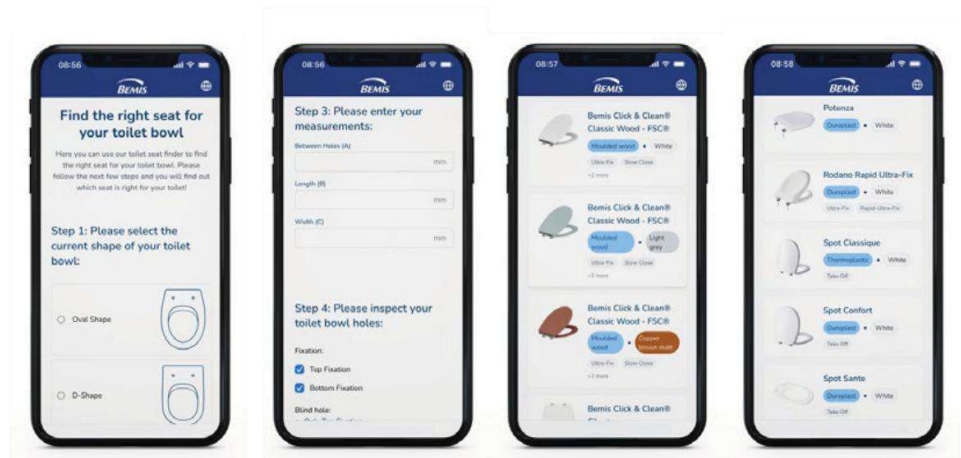

Eco-friendly

Bottom fixation

Antibacterial

BEMIS TOILET SEAT FINDER

**SIMPLE, FAST,
EASY**

- ✓ Web-based
- ✓ Easy navigation
- ✓ Fast results
- ✓ No app installation required

1. Select

2. Measure