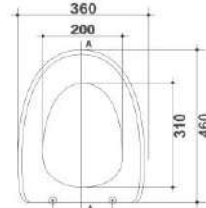

CLICK system – easy to clean the ceramic due to the simple seat removal function

Universally adjustable in two axes

Upper mounting of the hinge thanks to the

dowel.

P105

8595580547196

adjustability 9-21cm

MG-020080

S/S hinges, soft close, Push up & easy clean, Fast installation from the top of the pan.

White

MG-020080

5291840015780

adjustability 9-21cm

MG-020060

S/S hinges, soft close, Push up & easy clean, Fast installation from the top of the pan.