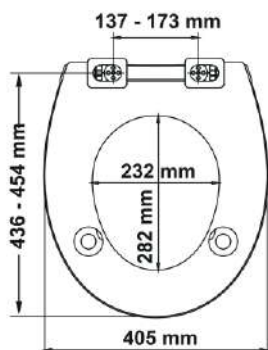

Bemis Pure Care 750

Υποβοηθητικό Κάλυμμα Λεκάνης (+7,5 cm)
(Αναπηρικού τύπου)

- The Bemis Pure Care® 750 seat is 7,5cm in height, giving the additional height required to assist in getting on and off your toilet safely without the need to invest in a raised pan.
- Slow close prevents slamming and pinched fingers.
- Bemis Ultra-Fix® secure fixing system ensures your seat stays tight on the pan.
- Anti-slip bumpers
- Long-lasting Duroplast plastic is scratch and heat resistant and offers a ceramic-like shine.
- Adjustable stainless steel hinge.

White

5012799289097

- **TOTO**
- ES
- **GROHE**
- Bau
- **GEBERIT**
- Flow
- Mango
- 4U/iCon
- Renova
- **VILLEROY & BOCH**
- Grangracia
- Magnum
- Omnia Architectura
- Omnia Classic
- Omnia Vita
- O novo
- Vicare
- **LAUFEN**
- Moderna
- Living
- **IDEAL STANDARD**
- Connect
- Eurovit
- **VITRA**
- S50