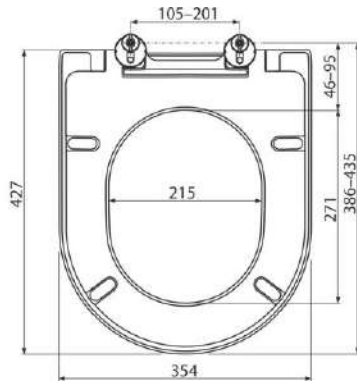

3. Results

0,6kg
1,3lb

PP+

PP

Standard

Width 365 mm
Depth 25 mm
Height 445 mm

White

4400501

- packing - outer box: 13pcs
- size - outer box: 600X400X460mm
- weight - outer box: 18.9kg

White

A60

8594045930733

WC Seat Duroplast

Antibacterial. sturdy construction. new quick release bolts. possibility to additionally change to Softclose. possibility of buying sliding hinges

- packing - outer box: 5pcs
- size - outer box: 380X460X270mm
- weight - outer box: 14.3kg

White

A601

8595580537753

WC Seat Duroplast

Antibacterial Click System/Soft Close greater compatibility. Antibacterial. full metal hinges. a more robust construction.

- packing - outer box: 5pcs
- size - outer box: 380X460X270mm
- weight - outer box: 14.0kg

White

A604

8595580539665

WC Seat Duroplast

CLICK system - easy to clean the ceramic due to the simple seat, removal function.
 Metal hinges with a white plastic cap universally adjustable in two axes
 SOFTCLOSE - slow-closing safety system
 Possibility of tightening the hinge from above with a screwdriver. Colour-stable material.
 Duroplast with antibacterial properties (achieved via silver compounds). For toilet bowls according to the compatibility table •weight - outer box: 14.0kg