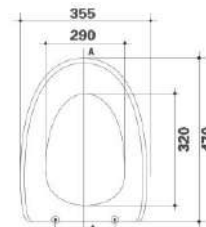

S/S hinges, soft close, Push up & easy clean, Fast installation from the top of the pan.

White

MG-020080

5291840015780

adjustability 9-21cm

MG-020060

S/S hinges, soft close, Push up & easy clean, Fast installation from the top of the pan.

White

MG-020060

5291840013960

adjustability 9-21cm

MG-020063

S/S hinges, soft close, Push up & easy clean, Fast installation from the top of the pan.

White

MG-020063

5291840013953

adjustability 9-21cm

MG-020070

S/S hinges, soft close, Push up & easy clean, Fast installation from the top of the pan.

White

MG-020070

5291840013977

MG-020065