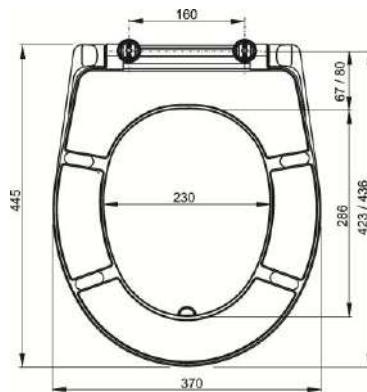

- packing - outer box: 13pcs
- size - outer box: 600X400X460mm
- weight - outer box: 18.9kg

White

A60

8594045930733

WC Seat Duroplast

Antibacterial. sturdy construction. new quick release bolts. possibility to additionally change to Softclose. possibility of buying sliding hinges