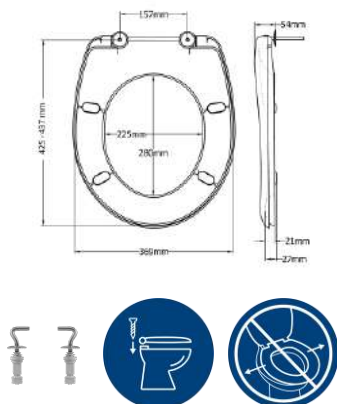

CATINA

- Made of Duroplast
- Stainless Steel Hinges
- Ultra-Fix® Installation
- Bottom fixation

White

5012799282654

CERSANIT

- Baltik Roma
- Delfi

GEBERIT

- Selnova

VILLEROY & BOCH

- Omnia architectura
- O novo

VITRA

- S50
- Arkitekt 48
- Alföldi - 4030
- Alföldi - 4031
- Alföldi - 4037