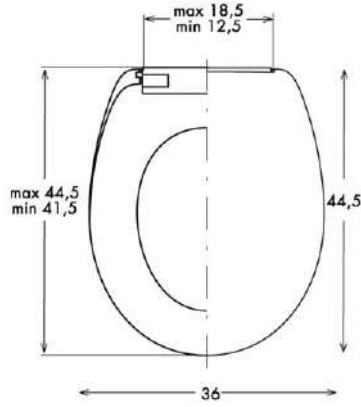

Eco-friendly

Bottom fixation

Antibacterial

BEMIS TOILET SEAT FINDER

**SIMPLE, FAST,
EASY**

- ✓ Web-based
- ✓ Easy navigation
- ✓ Fast results
- ✓ No app installation required

1. Select

2. Measure

3. Results

0,6kg
1,3lb

PP+

PP

Standard

Width 365 mm
Depth 25 mm
Height 445 mm

White

4400501

8411801202494

1,1kg
2,3lb

PP+

PP

Polo

Width 355 mm
Depth 50 mm
Height 460 mm

White

4401001