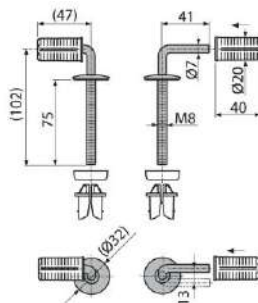

Hinges for A601

Packaging – bag :1 pc quantity 50 pcs

Weight – bag

0,2 kg ; piece-0,0902 kg

P096

8595580537807