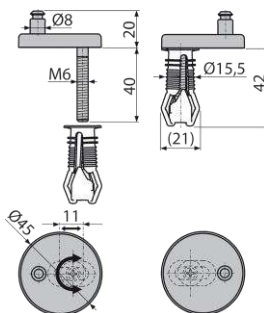

- packing - outer box: 5pcs
- size - outer box: 380X460X270mm
- weight - outer box: 14.0kg

White

A604

8595580539665

WC Seat Duroplast

CLICK system - easy to clean the ceramic due to the simple seat, removal function.
 Metal hinges with a white plastic cap universally adjustable in two axes
 SOFTCLOSE - slow-closing safety system
 Possibility of tightening the hinge from above with a screwdriver. Colour-stable material.
 Duroplast with antibacterial properties (achieved via silver compounds). For toilet bowls according to the compatibility table •weight - outer box: 14.0kg

0,2 kg ; piece-0,0902 kg

P096

8595580537807

Hinges with top installation

stainless steel cover

For toilet seat A602, A603, A604, A606, A674S

WC pans with limited mounting access

For bonneted toilet bowls, Metal body

CLICK system – easy to clean the ceramic due to the simple seat removal function

Universally adjustable in two axes

Upper mounting of the hinge thanks to the

dowel.

P105

8595580547196

adjustability 9-21cm

MG-020080