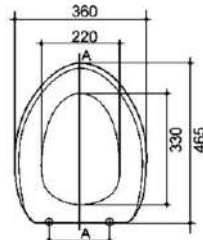

- packing - outer box: 5pcs
- size - outer box: 380X460X270mm
- weight - outer box: 14.0kg

White

A604

8595580539665

WC Seat Duroplast

CLICK system - easy to clean the ceramic due to the simple seat, removal function.
 Metal hinges with a white plastic cap universally adjustable in two axes
 SOFTCLOSE - slow-closing safety system
 Possibility of tightening the hinge from above with a screwdriver. Colour-stable material.
 Duroplast with antibacterial properties (achieved via silver compounds). For toilet bowls according to the compatibility table •weight - outer box: 14.0kg

CLICK system – easy to clean the ceramic due to the simple seat removal function

Universally adjustable in two axes

Upper mounting of the hinge thanks to the

dowel.

P105

8595580547196

adjustability 9-21cm

MG-020080

S/S hinges, soft close, Push up & easy clean, Fast installation from the top of the pan.

White

MG-020080

5291840015780

adjustability 9-21cm

MG-020060

S/S hinges, soft close, Push up & easy clean, Fast installation from the top of the pan.