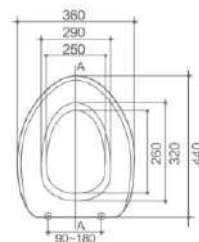

White

MG-020060

5291840013960

adjustability 9-21cm

MG-020063

S/S hinges, soft close, Push up & easy clean, Fast installation from the top of the pan.

White

MG-020063

5291840013953

adjustability 9-21cm

MG-020070

S/S hinges, soft close, Push up & easy clean, Fast installation from the top of the pan.

White

MG-020070

5291840013977

MG-020065