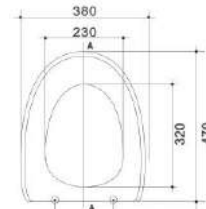

S/S hinges, soft close, Push up & easy clean, Fast installation from the top of the pan.

White

MG-020080

5291840015780

adjustability 9-21cm

MG-020060

S/S hinges, soft close, Push up & easy clean, Fast installation from the top of the pan.

White

MG-020060

5291840013960

adjustability 9-21cm

MG-020063

S/S hinges, soft close, Push up & easy clean, Fast installation from the top of the pan.

White

MG-020063