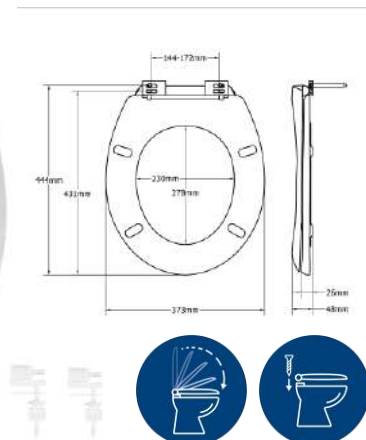

LATINA

- Made of Duroplast
- Plastic Adjustable Hinges
- Slow Close
- Fast Fix Installation
- Bottom fixation

White

5012799284108

CERSANIT

- Baltik Roma
- Delfi

GEBERIT

- Selnova

VILLEROY & BOCH

- Omnia architectura
- O novo

VITRA

- S50
- Arkitekt 48