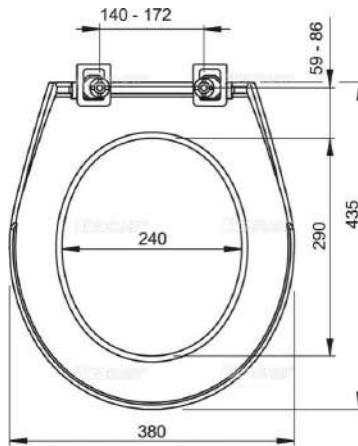

WC Seat A60

Antibacterial. The universal toilet seat A60 is made of filled polypropylene which retains shape and colour. Very low heat conductivity of this material reduces the feel of “cold” surface. The A60 toilet seat is newly supplied with antibacterial treatment and in new attractive packaging. While testing the seat it was proven that it significantly reduces the amount of bacteria.

- •packing - outer box: 13pcs
- •size - outer box: 600X400X460mm
- •weight - outer box: 18.9kg

White

A60

8594045930733