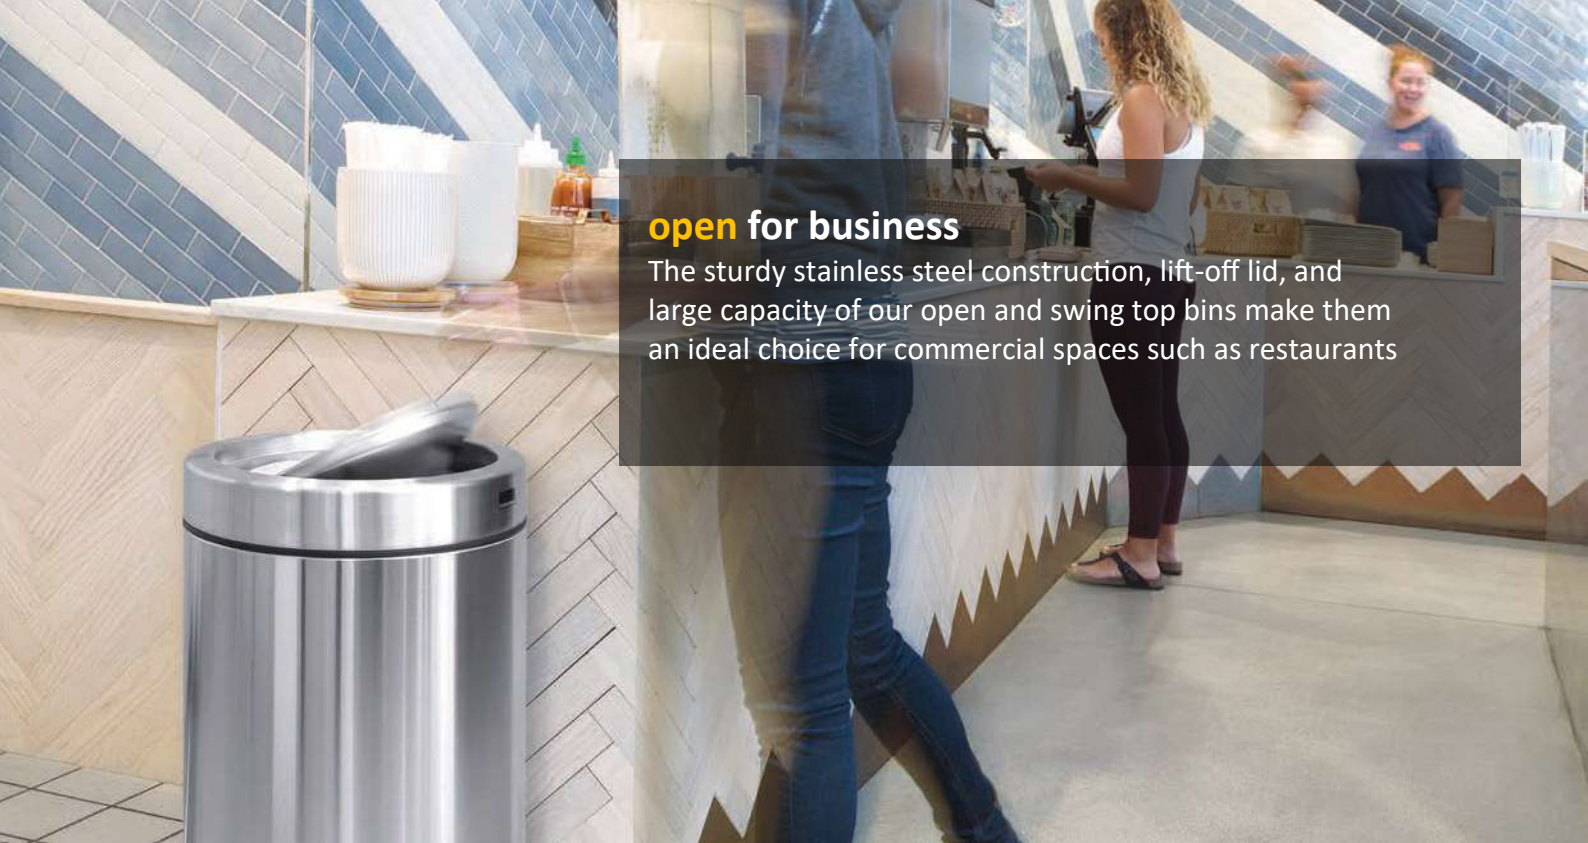

open for business

The sturdy stainless steel construction, lift-off lid, and large capacity of our open and swing top bins make them an ideal choice for commercial spaces such as restaurants

large stainless steel bins-bathroom organization

			sku bar code	liner	case	product dimensions (to nearest cm)
45L mate black stainless steel		• single compartment • liner rim • 10year warranty	CW2098 838810025803	N	1	26w x 62h x 55d
45L brushed stainless steel		• single compartment • liner rim • 10year warranty	CW2044 838810020051	N	1	26w x 62h x 55d
38L brushed stainless steel		• single compartment • inner bucket • 10year warranty	CW1814 838810018584	J	1	40w x 65h x 32d
45L brushed stainless steel		• single compartment • liner pocket • 10year warranty	CW2024 838810017815	M	1	40w x 66h x 34d
45L mate black stainless steel		• single compartment • liner rim • liner pocket • 10year warranty	CW2092 838810025490	M	1	33.8w x 65.5h x 40.5d
60L brushed stainless steel		• single compartment • heavy-gauge steel • 10year warranty	CW1468 838810013459	P	1	47w x 76h x 33d
60L brushed stainless steel		• single compartment • heavy-gauge steel • 5year warranty	CW1407 838810000756	P	1	41w x 76h x 40d

NEW!