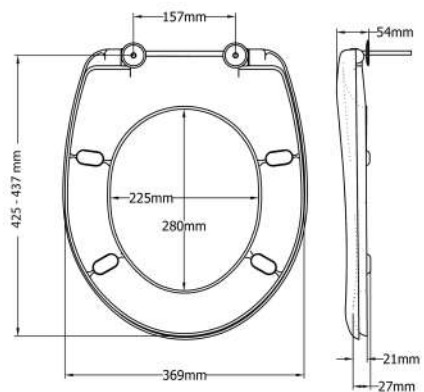

1. **CERSANIT**
2. Baltik Roma
   - Delfi
3. **GEBERIT**
4. Selnova
5. **VILLEROY & BOCH**
6. Omnia architectura
   - O novo
7. **VITRA**
8. S50
   - Arkitekt 48

5012799284108

1. **CATINA**
2. Made of Duroplast
   - Stainless Steel Hinges
   - Ultra-Fix® Installation
   - Bottom fixation