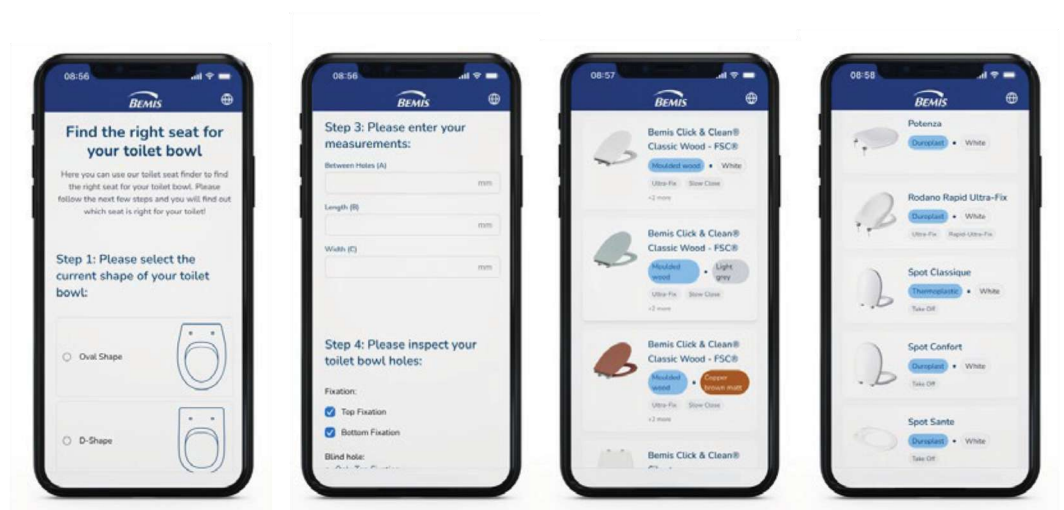

INTRODUCTION

Bemis toilet seats are primarily made from three materials: Bemis moulded wood, duroplast, and thermoplastic.

These durable, functional, and easy-to-clean materials offer different features and benefits at different price points.

Every Bemis toilet seat is carefully crafted to ensure long-lasting comfort and stability. Learn more about our materials and the high-quality products we offer on the following pages.

Moulded wood toilet seats

Duroplast toilet seats

Thermoplastic toilet seats

Feature Icons

Slow Close

Bemis Ultra-Fix®
Never loosens!

Take Off

Rapid Fix
Fast Fixing

Top fixation

Eco-friendly

Bottom fixation

Antibacterial

BEMIS TOILET SEAT FINDER

**SIMPLE, FAST,
EASY**

- ✓ Web-based
- ✓ Easy navigation
- ✓ Fast results
- ✓ No app installation required

1. Select

2. Measure

3. Results