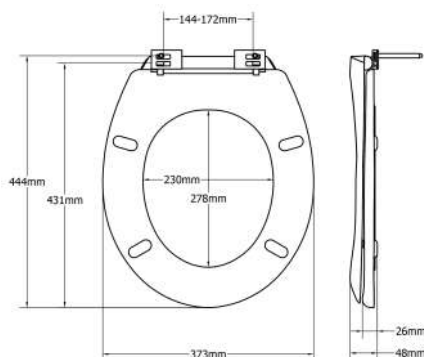

Description	Hinges	Perfect fit	Bar code

1. **LATINA**
2. Made of Duroplast
   - Plastic Adjustable Hinges
   - Slow Close
   - Fast Fix Installation
   - Bottom fixation