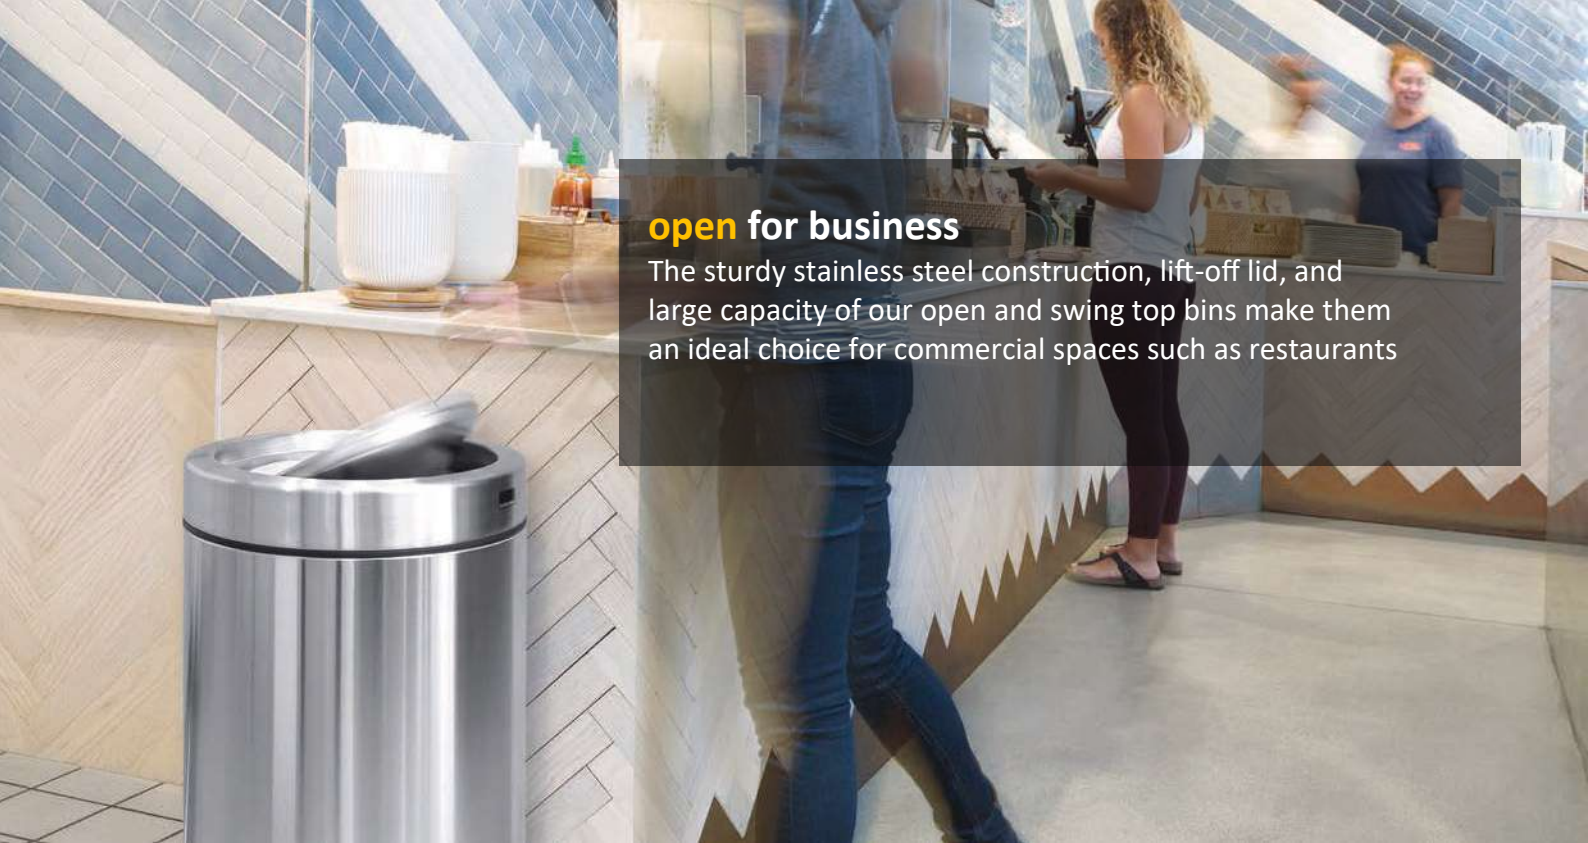

open for business

The sturdy stainless steel construction, lift-off lid, and large capacity of our open and swing top bins make them an ideal choice for commercial spaces such as restaurants

large stainless steel bins-bathroom organization

			sku bar code	liner	case	product dimensions (to nearest cm)
45L mate black stainless steel		• single compartment • liner rim • 10year warranty	CW2098 838810025803	N	1	26w x 62h x 55d
45L brushed stainless steel		• single compartment • liner rim • 10year warranty	CW2044 838810020051	N	1	26w x 62h x 55d
38L brushed stainless steel		• single compartment • inner bucket • 10year warranty	CW1814 838810018584	J	1	40w x 65h x 32d
45L rose gold stainless steel		• single compartment • liner pocket • 10year warranty	CW2034 838810018584	M	1	40w x 66h x 34d
60L brushed stainless steel		• single compartment • heavy-gauge steel • 10year warranty	CW1468 838810013459	P	1	47w x 76h x 33d
60L brushed stainless steel		• single compartment • heavy-gauge steel • 5year warranty	CW1407 838810000756	P	1	41w x 76h x 40d