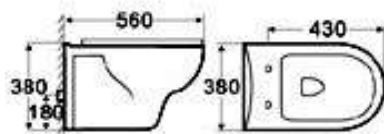

Toilet seat

Size: 540x355x375mm
P-trap, 180mm Roughing-in

TOILET “QUADRA” P-trap outlet 20cm Toilet seat soft close s/steel hinges with click up & wash- fixed from the top. “Plumwater” mechanism dual flush with compact bottom telescopic inlet	LIFA-WT2106 Bar code: 5291840021071	65x37x79
---	--	----------

Toilet seat “QUADRA”

TOILET “MATA” Toilet seat soft close s/steel hinges with click up & wash - fixed from the top.	LIFA-WT6801A	38x38x56
--	---------------------	----------

6801A
Washdown Wall-hung Closet
Size: 560x380x380mm
P-trap, 180mm Roughing-in

Photo	Description	Ref. nr.	Size cm	Bar code
	Wash basin LIFA "FORMOS" White WITH HALF PEDESTAL	LIFA-LP-7106B	46x38	5291840008348
	WASH BASIN ONLY (w/out pedestal)	LIFA-LP-7106B	46x38	5291840014141
	HALF PEDESTAL ONLY (w/out wash basin)	LIFA-LP-7106B		
	special supporting screw set 2pcs:	L-SUP.7106		5291840020999
				
				