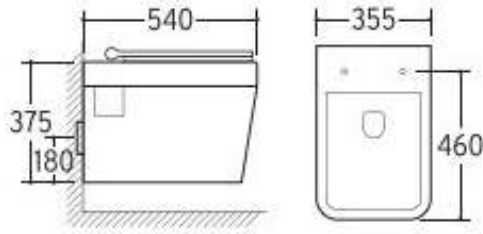

ZEN-WT2508
Bar code: 5291840024027

**Washdown /
Double Hole Eddy**

Size:
610x405x825mm
P-trap 180mm
Roughing-in

TOILET “EUROPA” RIMELESS
S-Trap outlet 25cm
Long 645mm . High 790mm . Width 385mm . Weight 39kg .

LIFA-CWT2507

Bar code: 5291840016893

TOILET "CARINO" P-TRAP

Price include "Plumwater" mechanism dual flush with compact bottom silence telescopic inlet & Toilet soft close "PP" H.T.

Size: 660x380x740mm
S-trap, 250mm Roughing-in

Toilet seat

Size: 540x355x375mm
P-trap, 180mm Roughing-in

TOILET “QUADRA” P-trap outlet 20cm Toilet seat soft close s/steel hinges with click up & wash- fixed from the top. “Plumwater” mechanism dual flush with compact bottom telescopic inlet	LIFA-WT2106 Bar code: 5291840021071	65x37x79
---	--	----------