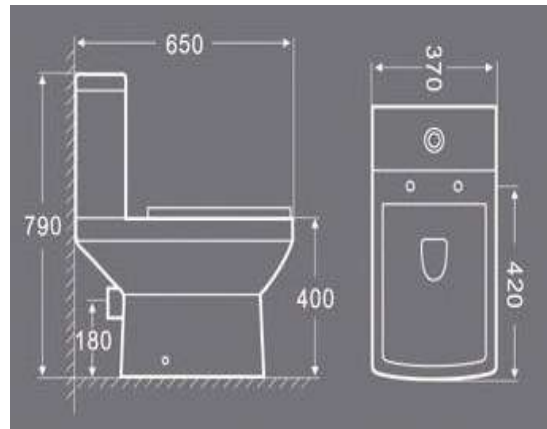

Toilet seat “QUADRA”

TOILET “MATA” Toilet seat soft close s/steel hinges with click up & wash - fixed from the top.	LIFA-WT6801A	38x38x56