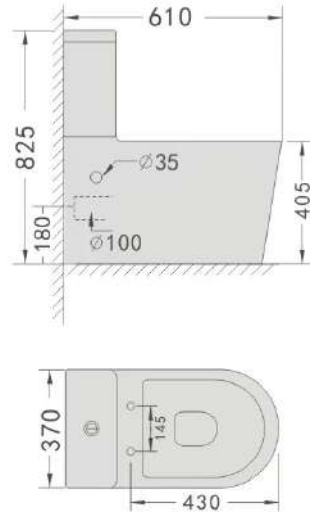

lifafa[®]

SANITARY WARE

Photo	Description	Ref. nr.	Size cm
-------	-------------	----------	---------

TOILET “ZEN-BACK TO WALL” RIMLESS
Plumwater mechanism dual flush-compact bottom silence telescopic inlet
With Duroplast toilet seat – Soft close – S/steel hinges

ZEN-WT2508
Bar code: 5291840024027

**Washdown /
Double Hole Eddy**

Size:
610x405x825mm
P-trap 180mm
Roughing-in

TOILET “EUROPA” RIMELESS
S-Trap outlet 25cm
Long 645mm . High 790mm . Width 385mm . Weight 39kg .

LIFA-CWT2507

Bar code: 5291840016893

TOILET "CARINO" P-TRAP

Price include "Plumwater" mechanism dual flush with compact bottom silence telescopic inlet & Toilet soft close "PP" H.T.

Size: 660x380x740mm
S-trap, 250mm Roughing-in

Toilet seat

Size: 540x355x375mm
P-trap, 180mm Roughing-in

TOILET “QUADRA” P-trap outlet 20cm Toilet seat soft close s/steel hinges with click up & wash- fixed from the top. “Plumwater” mechanism dual flush with compact bottom telescopic inlet	LIFA-WT2106 Bar code: 5291840021071	65x37x79
---	--	----------