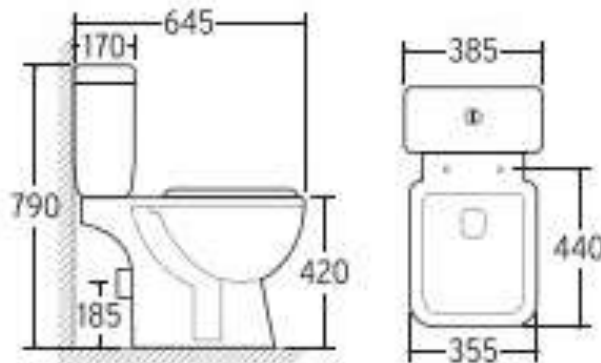

ZEN-WT2508
Bar code: 5291840024027

**Washdown /
Double Hole Eddy**

Size:
610x405x825mm
P-trap 180mm
Roughing-in

TOILET “EUROPA” RIMELESS
S-Trap outlet 25cm
Long 645mm . High 790mm . Width 385mm . Weight 39kg .

LIFA-WT6602
Bar code: 5291840024034

Toilet seat “Duroplast” with S/Steel Hinges & soft close

Photo	Description	Ref. nr.	Size cm
-------	-------------	----------	---------

TOILET "SLIM"

S-Trap outlet 22cm
With "Plumwater" mechanism dual flush and compact bottom telescopic inlet.
Toilet seat soft close s/steel hinges - click up & wash - fixed from the top.

LIFA-WT2107

65x39x78

Bar code: 5291840021095

Only the toilet cistern "SLIM"

Only the toilet pan "SLIM"

Toilet seat "SLIM"

TOILET "CARINO" S-TRAP Outlet: 25cm - (side or bottom inlet)

Price include "Plumwater" mechanism dual flush with compact bottom silence telescopic inlet & Toilet soft close "PP" H.T.

Toilet seat

Size: 540x355x375mm
P-trap, 180mm Roughing-in

TOILET “QUADRA” P-trap outlet 20cm Toilet seat soft close s/steel hinges with click up & wash- fixed from the top. “Plumwater” mechanism dual flush with compact bottom telescopic inlet	LIFA-WT2106 Bar code: 5291840021071	65x37x79
---	--	----------