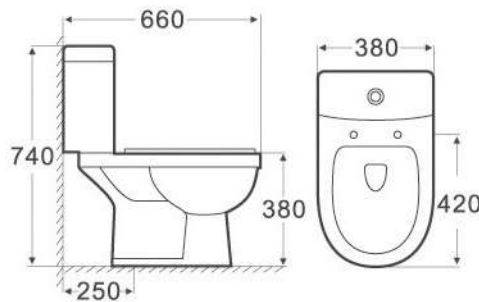

ZEN-WT2508
Bar code: 5291840024027

**Washdown /
Double Hole Eddy**

Size:
610x405x825mm
P-trap 180mm
Roughing-in

TOILET “EUROPA” RIMELESS
S-Trap outlet 25cm
Long 645mm . High 790mm . Width 385mm . Weight 39kg .

LIFA-WT2107

65x39x78

Bar code: 5291840021095

Only the toilet cistern "SLIM"

Only the toilet pan "SLIM"

Toilet seat "SLIM"

TOILET "CARINO" S-TRAP Outlet: 25cm - (side or bottom inlet)

Price include "Plumwater" mechanism dual flush with compact bottom silence telescopic inlet & Toilet soft close "PP" H.T.

LIFA-CWT2507

Bar code: 5291840016893

TOILET "CARINO" P-TRAP

Price include "Plumwater" mechanism dual flush with compact bottom silence telescopic inlet & Toilet soft close "PP" H.T.

Size: 660x380x740mm
S-trap, 250mm Roughing-in

Toilet seat

Size: 540x355x375mm
P-trap, 180mm Roughing-in

TOILET “QUADRA” P-trap outlet 20cm Toilet seat soft close s/steel hinges with click up & wash- fixed from the top. “Plumwater” mechanism dual flush with compact bottom telescopic inlet	LIFA-WT2106 Bar code: 5291840021071	65x37x79
---	--	----------