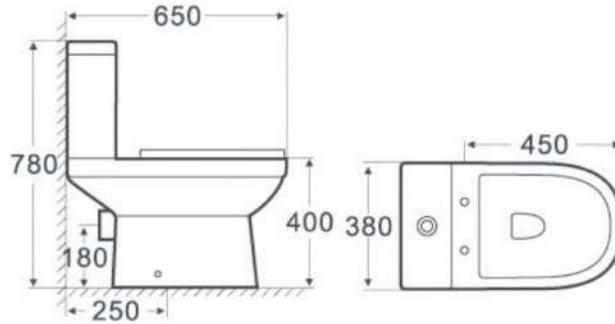

Photo	Description	Ref. nr.	Size cm

TOILET "SLIM"

S-Trap outlet 22cm
With "Plumwater" mechanism dual flush and compact bottom telescopic inlet.
Toilet seat soft close s/steel hinges - click up & wash - fixed from the top.

LIFA-WT2107

65x39x78

Bar code: 5291840021095