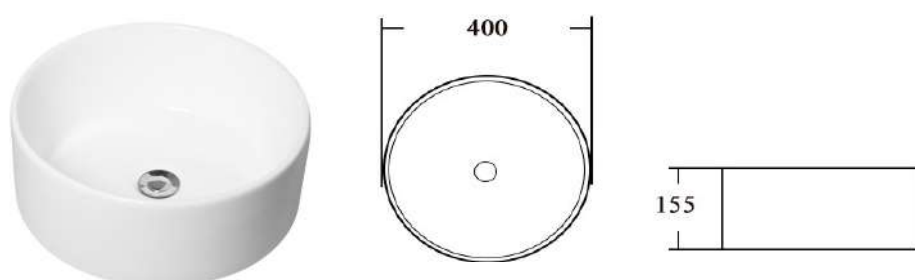

ROUND BOWL 40 Surface glaze antibacterial	BPS-222-40 /BPS-8017A	405x400x150mm