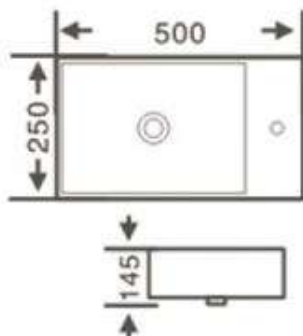

600x355x130mm

**ART basin**

**BPS-8475**

610x415x135mm

**ART basin**

**BPS-8483A**

610x390x135mm

**ART basin** Counter top or wall hung installation

**BPS- 8399**

500x250x145mm

Photo / description

Ref. nr.

size

**BOWL SLIM**

**BPS-8018A**

460x320x135mm

490x310x130mm

# Art wash basin

Photo / description	Ref. nr.	size
<b>OVAL</b> BOWL WHITE Surface glaze antibacterial	<b>BPS-3020</b>	400x330x145mm

<b>Art basin Black</b> Ceramic sink	<b>BPS-3020BL</b>	400x330x145mm
----------------------------------------	-------------------	---------------