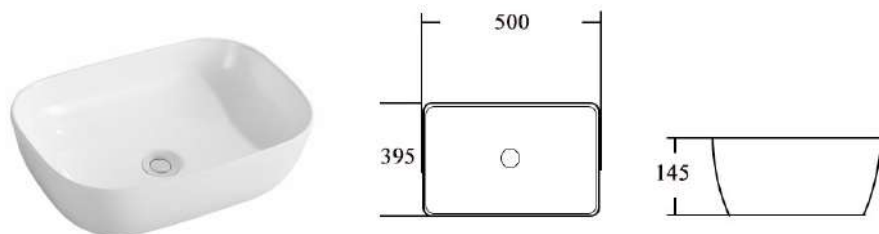

# Art wash basin Slim

BPS BELLA  
porcelana

Photo / description

Ref. nr.

size

BOWL 42.5 Slim  
Surface glaze antibacterial

**BPS-207-41** 410x410x145mm

BOWL Slim 50X39.50  
Surface glaze antibacterial

**BPS-207-49** 500x390x145mm

BOWL WHITE  
Surface glaze antibacterial

**BPS-5006** 590x420x140mm