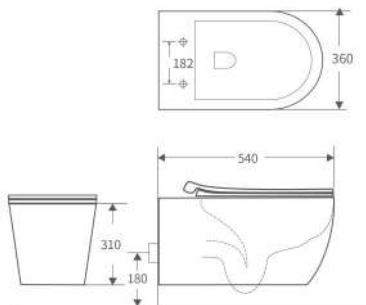

500x360x350mm

**Tornado Two-piece flushing toilet**  
White  
P-trap: 180mm  
R&T water fitting  
**UF seat cover slim soft close**  
mounting screw

**BPS-002-TPT**

500x360x350mm

Photo / description	Ref. nr.	Size
<b>Two-piece toilet</b> P-trap: 180mm <b>UF seat cover slim soft close</b> mounting screw	<b>BPS-106N-TPT</b>	670x390x840mm

<b>RECTA WALL HUNG</b> rimless flushing toilet P-trap: 180mm <b>UF seat cover slim soft close</b> mounting screw	<b>BPS-103N-WHT</b>	550x360x345mm
------------------------------------------------------------------------------------------------------------------------------	---------------------	---------------

**BPS- 8399**

500x250x145mm

Photo / description

Ref. nr.

size

**BOWL SLIM**

**BPS-8018A**

460x320x135mm

# Art wash basin

Photo / description	Ref. nr.	size
<b>OVAL</b> BOWL WHITE Surface glaze antibacterial	<b>BPS-3020</b>	400x330x145mm

<b>Art basin Black</b> Ceramic sink	<b>BPS-3020BL</b>	400x330x145mm
----------------------------------------	-------------------	---------------