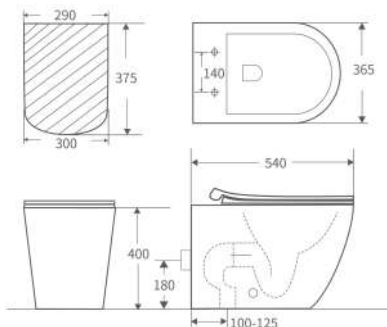

SEAT COVERS BPS-102/104

SEAT COVER BPS-103