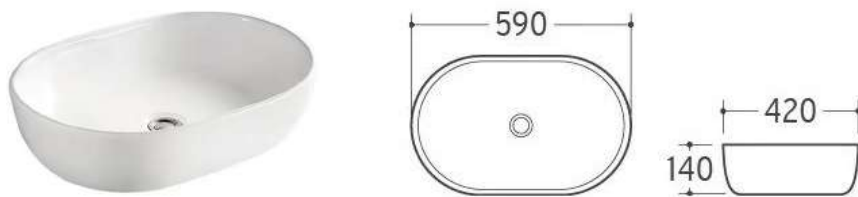

<b>ROUND</b> BOWL 40 Surface glaze antibacterial	<b>BPS-222-40</b> /BPS-8017A	405x400x150mm
--------------------------------------------------------	---------------------------------	---------------

# Art wash basin Slim

BPS BELLA  
porcelana

Photo / description

Ref. nr.

size

BOWL 42.5 Slim  
Surface glaze antibacterial

**BPS-207-41** 410x410x145mm

BOWL Slim 50X39.50  
Surface glaze antibacterial

**BPS-207-49** 500x390x145mm

BOWL WHITE  
Surface glaze antibacterial

**BPS-5006** 590x420x140mm