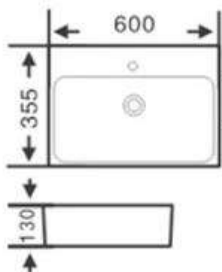

**UF seat cover slim soft close**

mounting screw

Photo / description

Ref. nr.

Size

**Two-piece rimless flushing toilet**

**BPS-102N-TPT 650x390x830mm**

P-trap: 180mm

600x355x130mm

**ART basin**

**BPS-8475**

610x415x135mm

**ART basin**

**BPS-8483A**

610x390x135mm

**ART basin** Counter top or wall hung installation

**BPS- 8399**

500x250x145mm

Photo / description

Ref. nr.

size

**BOWL SLIM**

**BPS-8018A**

460x320x135mm

490x310x130mm