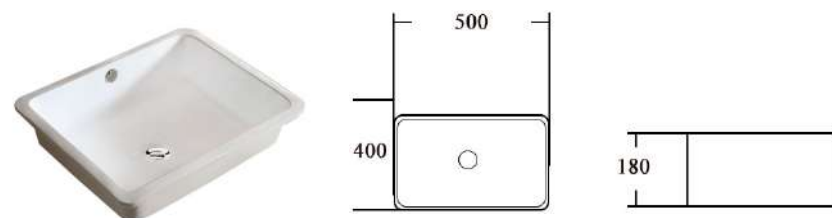

**BPS-249-46**

460x335x220mm

**UNDERMOUNT**

50X40  
Surface glaze antibacterial; Inner depth 11.50cm

**BPS-260-50**

500x400x180mm

BPS BELLA  
*porcelana*