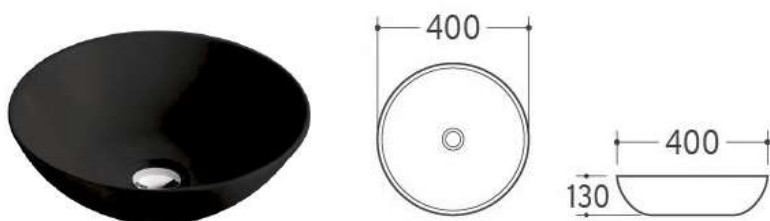

# Art wash basin

Photo / description	Ref. nr.	size
<b>OVAL</b> BOWL WHITE Surface glaze antibacterial	<b>BPS-3020</b>	400x330x145mm

<b>Art basin Black</b> Ceramic sink	<b>BPS-3020BL</b>	400x330x145mm
----------------------------------------	-------------------	---------------

<b>BOWL WHITE</b> Surface glaze antibacterial	<b>BPS-8002</b> /BPS-8003W	400x400x130mm
--------------------------------------------------	-------------------------------	---------------

<b>Art basin Black</b> Ceramic sink	<b>BPS-8002BL</b>	400x400x130mm
----------------------------------------	-------------------	---------------