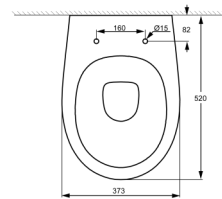

500x360x350mm

**Tornado Two-piece flushing toilet**  
White  
P-trap: 180mm  
R&T water fitting  
**UF seat cover slim soft close**  
mounting screw

**BPS-002-TPT**

500x360x350mm

Photo / description	Ref. nr.	Size
<b>Two-piece toilet</b> P-trap: 180mm <b>UF seat cover slim soft close</b> mounting screw	<b>BPS-106N-TPT</b>	670x390x840mm

**BPS- 8399**

500x250x145mm

Photo / description

Ref. nr.

size

**BOWL SLIM**

**BPS-8018A**

460x320x135mm

# Art wash basin

Photo / description	Ref. nr.	size
<b>OVAL</b> BOWL WHITE Surface glaze antibacterial	<b>BPS-3020</b>	400x330x145mm

<b>Art basin Black</b> Ceramic sink	<b>BPS-3020BL</b>	400x330x145mm
----------------------------------------	-------------------	---------------