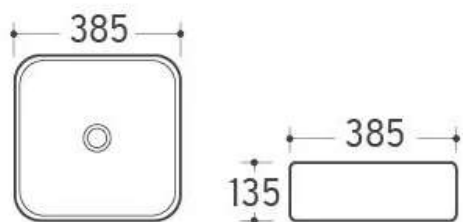

490x310x130mm

**BPS-207-49** 500x390x145mm

BOWL WHITE  
Surface glaze antibacterial

**BPS-5006** 590x420x140mm

# Art wash basin Slim

BPS BELLA  
porcelana

Photo / description

Ref. nr.

size

**Art basin Black**  
Ceramic sink

**BPS-8025BL**

385x385x135mm

40x50x13.5cm

**RECTA**

**BOWL WHITE**

Surface glaze antibacterial

**BPS-205-60**

600x400x115mm

Photo / description

Ref. nr.