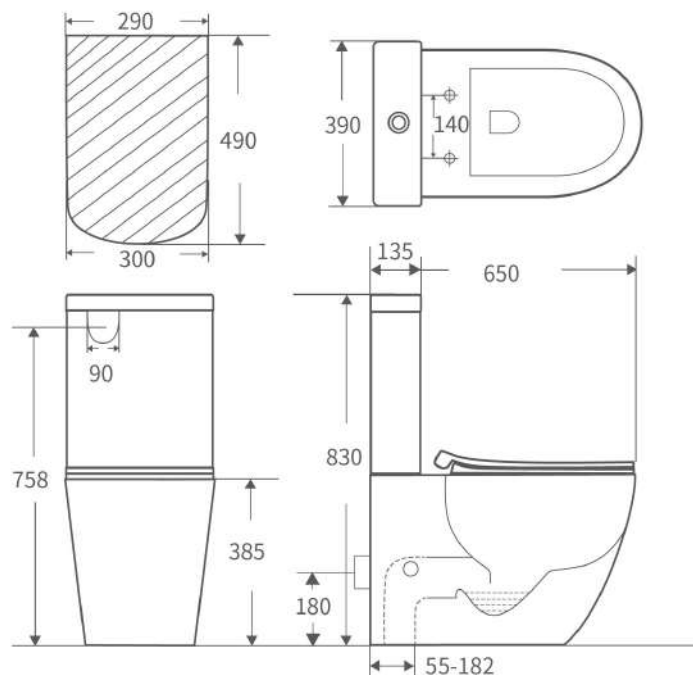

Photo / description

Ref. nr.

Size

Two-piece rimless flushing toilet

BPS-102N-TPT 650x390x830mm

P-trap: 180mm

R&T water fitting

UF seat cover slim soft close

mounting screw

Με αγορά αποχωρητηρίου S-trap 15-25, NFLY -121 €23.90

Hygienius Glaze
(Self Cleaning)

WaterMark
4.5/3L
AS1172.1/2
LN:WMK26157

SEAT COVERS BPS-102/104

SEAT COVER BPS-103