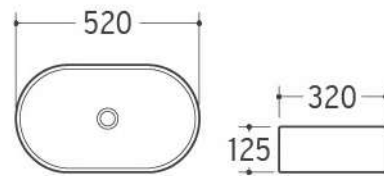

**BPS- 8399**

500x250x145mm

Photo / description

Ref. nr.

size

**BOWL SLIM**

**BPS-8018A**

460x320x135mm

**ROUND SLIM**

**BPS-8070**

360x120mm

**ART SLIM**

**BPS-288**

520x320x125mm

**ART SLIM**

**BPS- 566**

490x310x130mm

# Art wash basin

Photo / description	Ref. nr.	size
<b>OVAL</b> BOWL WHITE Surface glaze antibacterial	<b>BPS-3020</b>	400x330x145mm

<b>Art basin Black</b> Ceramic sink	<b>BPS-3020BL</b>	400x330x145mm
----------------------------------------	-------------------	---------------