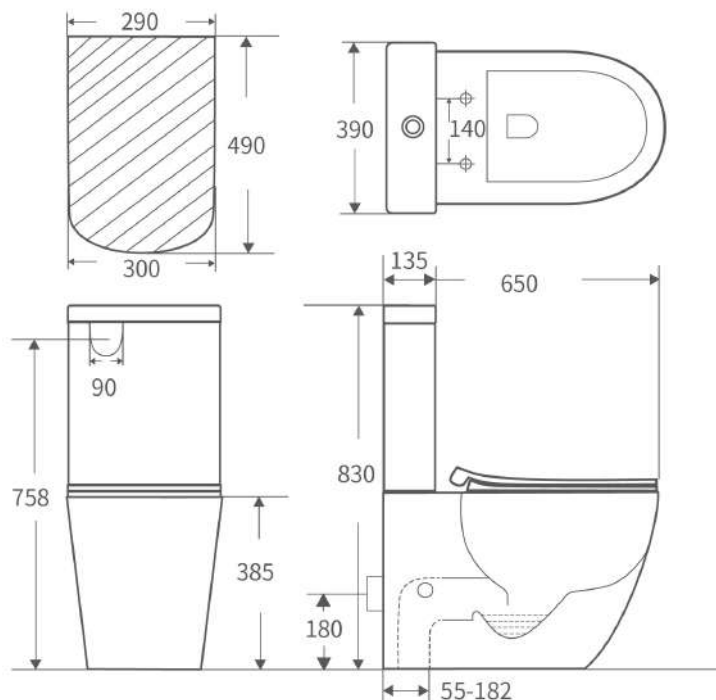

Photo / description

Ref. nr.

Size

Two-piece rimless flushing toilet

BPS-102N-TPT 650x380x835mm

P-trap: 180mm

R&T water fitting

UF seat cover slim soft close

mounting screw

Με αγορά αποχωρητηρίου S-trap 15-25, NFLY -121 €23.90

Hygienus Glaze
(Self Cleaning)

WaterMark
4.5/3L
AS1172.1/2
LN:WMK26157

SEAT COVERS BPS-102/104

SEAT COVER BPS-103