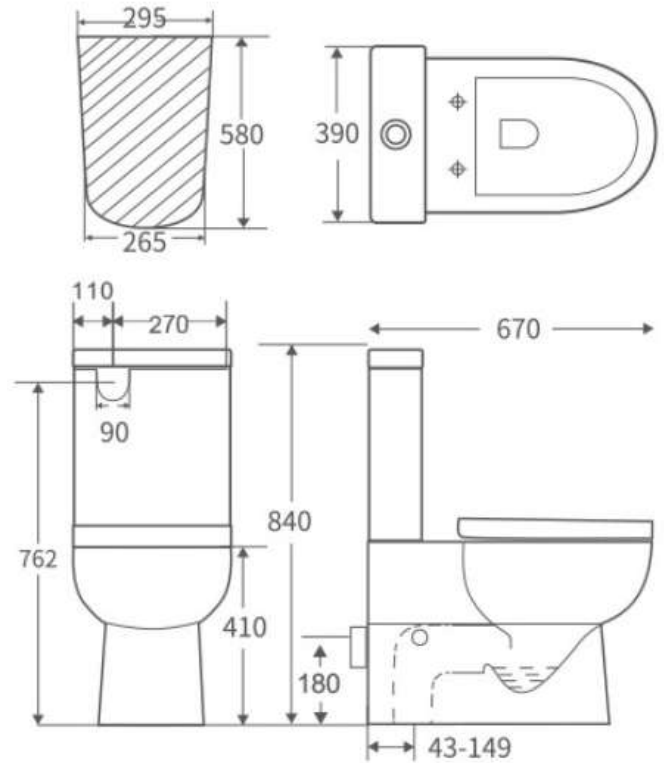

Photo / description	Ref. nr.	Size
Two-piece toilet P-trap: 180mm UF seat cover slim soft close mounting screw	BPS-106N-TPT	670x390x840mm

Με αγορά αποχωρητηρίου S-trap 15-25, NFLY -121 €23.90

WaterMark
4.5/3L
AS1172.1/2
LN:WMK26157