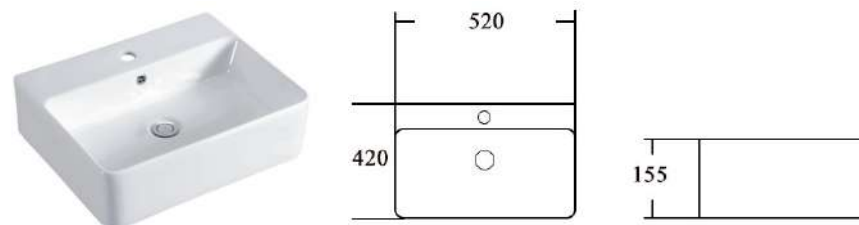

**BPS-8032**

460x420x155mm

**RECTA**

Slim 52X42 Surface glaze antibacterial  
Counter top or wall hung installation

**BPS-8033**

520x420x155mm

**BOWL WHITE**

Surface glaze antibacterial