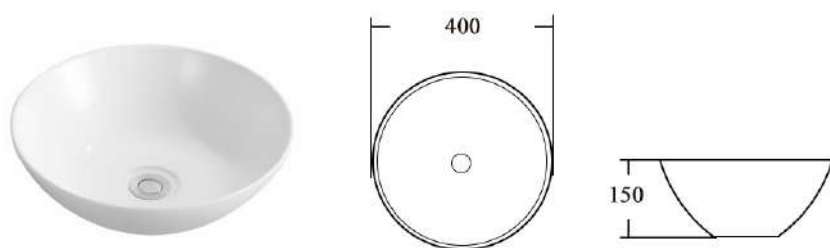

# Art wash basin

Photo / description	Ref. nr.	size
<b>OVAL</b> BOWL WHITE Surface glaze antibacterial	<b>BPS-3020</b>	400x330x145mm

<b>Art basin Black</b> Ceramic sink	<b>BPS-3020BL</b>	400x330x145mm
----------------------------------------	-------------------	---------------

<b>BOWL WHITE</b> Surface glaze antibacterial	<b>BPS-8002</b> /BPS-8003W	400x400x130mm
--------------------------------------------------	-------------------------------	---------------

<b>Art basin Black</b> Ceramic sink	<b>BPS-8002BL</b>	400x400x130mm
----------------------------------------	-------------------	---------------