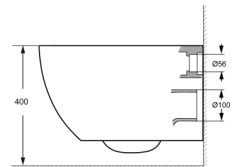

500x360x350mm

**Tornado Two-piece flushing toilet**  
White  
P-trap: 180mm  
R&T water fitting  
**UF seat cover slim soft close**  
mounting screw

**BPS-002-TPT**

500x360x350mm

Photo / description	Ref. nr.	Size
<b>Two-piece toilet</b> P-trap: 180mm <b>UF seat cover slim soft close</b> mounting screw	<b>BPS-106N-TPT</b>	670x390x840mm