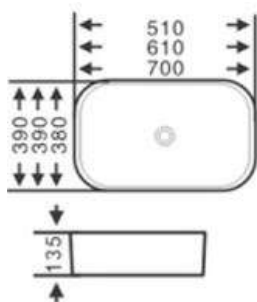

**UF seat cover slim soft close**

mounting screw

Photo / description

Ref. nr.

Size

**Two-piece rimless flushing toilet**

**BPS-102N-TPT 650x390x830mm**

P-trap: 180mm

600x355x130mm

**ART basin**

**BPS-8475**

610x415x135mm

**ART basin**

**BPS-8483A**

610x390x135mm

**ART basin** Counter top or wall hung installation

**BPS- 8399**

500x250x145mm

Photo / description

Ref. nr.

size

**BOWL SLIM**

**BPS-8018A**

460x320x135mm

490x310x130mm