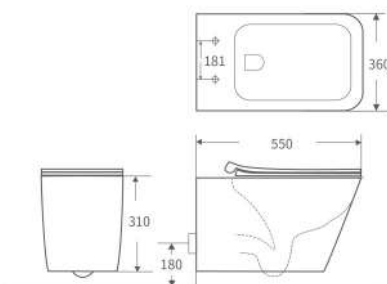

FREE STANDING rimless flushing toilet P-trap: 180mm UF seat cover slim soft close mounting screw	BPS-102N-FST	540x365x400mm