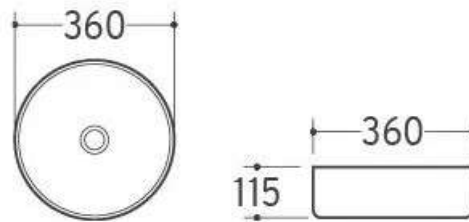

600x355x130mm

**ART basin**

**BPS-8475**

610x415x135mm

**ART basin**

**BPS-8483A**

610x390x135mm

**ART basin** Counter top or wall hung installation

**BPS- 8399**

500x250x145mm

Photo / description

Ref. nr.

size

**BOWL SLIM**

**BPS-8018A**

460x320x135mm

**ROUND SLIM**

**BPS-8070**

360x120mm

**ART SLIM**

**BPS-288**

520x320x125mm

**ART SLIM**

**BPS- 566**

490x310x130mm