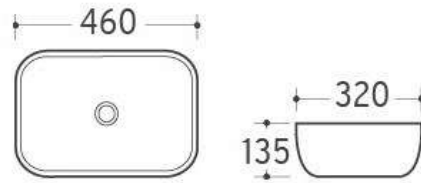

600x355x130mm

**ART basin**

**BPS-8475**

610x415x135mm

**ART basin**

**BPS-8483A**

610x390x135mm

**ART basin** Counter top or wall hung installation

**BPS- 8399**

500x250x145mm

Photo / description

Ref. nr.

size

**BOWL SLIM**

**BPS-8018A**

460x320x135mm

**ROUND SLIM**

**BPS-8070**

360x120mm

**ART SLIM**

**BPS-288**

520x320x125mm

**ART SLIM**

**BPS- 566**

490x310x130mm