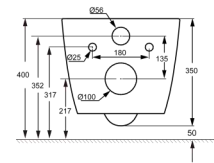

500x360x350mm

**Tornado Two-piece flushing toilet**  
White  
P-trap: 180mm  
R&T water fitting  
**UF seat cover slim soft close**  
mounting screw

**BPS-002-TPT**

500x360x350mm

Photo / description	Ref. nr.	Size
<b>Two-piece toilet</b> P-trap: 180mm <b>UF seat cover slim soft close</b> mounting screw	<b>BPS-106N-TPT</b>	670x390x840mm

**BPS- 8399**

500x250x145mm

Photo / description

Ref. nr.

size

**BOWL SLIM**

**BPS-8018A**

460x320x135mm