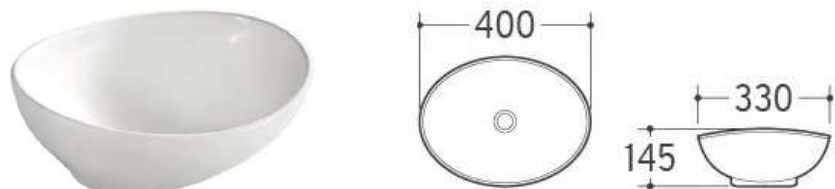

**BPS- 8399**

500x250x145mm

Photo / description

Ref. nr.

size

**BOWL SLIM**

**BPS-8018A**

460x320x135mm

**ROUND SLIM**

**BPS-8070**

360x120mm

**ART SLIM**

**BPS-288**

520x320x125mm

**ART SLIM**

**BPS- 566**

# Art wash basin

Photo / description	Ref. nr.	size
<b>OVAL</b> BOWL WHITE Surface glaze antibacterial	<b>BPS-3020</b>	400x330x145mm

<b>Art basin Black</b> Ceramic sink	<b>BPS-3020BL</b>	400x330x145mm
----------------------------------------	-------------------	---------------