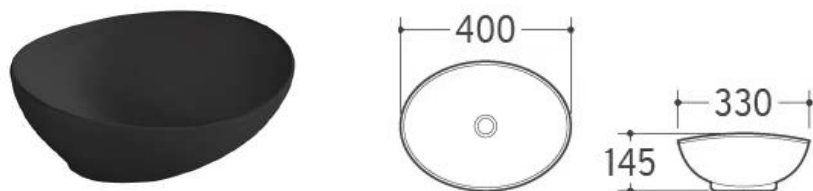

**BPS- 8399**

500x250x145mm

Photo / description

Ref. nr.

size

**BOWL SLIM**

**BPS-8018A**

460x320x135mm

**ROUND SLIM**

**BPS-8070**

360x120mm

**ART SLIM**

**BPS-288**

520x320x125mm

**ART SLIM**

**BPS- 566**

490x310x130mm

# Art wash basin

Photo / description	Ref. nr.	size
<b>OVAL</b> BOWL WHITE Surface glaze antibacterial	<b>BPS-3020</b>	400x330x145mm

<b>Art basin Black</b> Ceramic sink	<b>BPS-3020BL</b>	400x330x145mm
----------------------------------------	-------------------	---------------