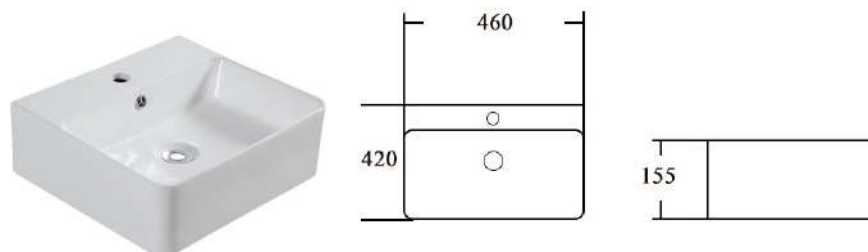

RECTA

Slim 52X42 Surface glaze antibacterial
Counter top or wall hung installation

BPS-8033

520x420x155mm