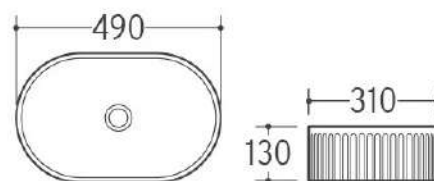

**BPS- 8399**

500x250x145mm

Photo / description

Ref. nr.

size

**BOWL SLIM**

**BPS-8018A**

460x320x135mm

**ROUND SLIM**

**BPS-8070**

360x120mm

**ART SLIM**

**BPS-288**

520x320x125mm

**ART SLIM**

**BPS- 566**

490x310x130mm

# Art wash basin

Photo / description	Ref. nr.	size
<b>OVAL</b> BOWL WHITE Surface glaze antibacterial	<b>BPS-3020</b>	400x330x145mm

<b>Art basin Black</b> Ceramic sink	<b>BPS-3020BL</b>	400x330x145mm
----------------------------------------	-------------------	---------------