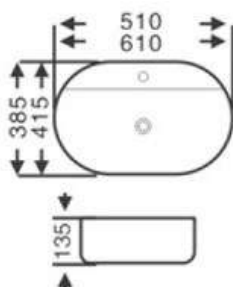

**UF seat cover slim soft close**

mounting screw

Photo / description

Ref. nr.

Size

**Two-piece rimless flushing toilet**

**BPS-102N-TPT 650x390x830mm**

P-trap: 180mm

600x355x130mm

**ART basin**

**BPS-8475**

610x415x135mm

**ART basin**

**BPS-8483A**

610x390x135mm

**ART basin** Counter top or wall hung installation

**BPS- 8399**

500x250x145mm

Photo / description

Ref. nr.

size

**BOWL SLIM**

**BPS-8018A**

460x320x135mm

490x310x130mm