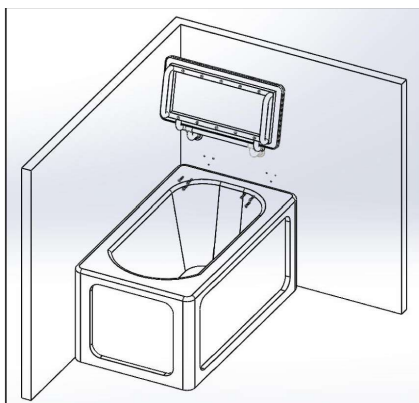

Calidad special needs

Calidad special needs

Photo	Description	Ref.	Bar code	Size
	<p>GRAB BAR satin finish Stainless steel 304 1.2x20x20cm (45mm diameter)</p>	GB-203-1	5291840019535	1.2 x 20 x 20cm (26 mm diameter)
	<p>GRAB BAR satin finish Stainless steel 304 Especially for special needs persons (disabled, elderly)</p>	GB-202-60	5291840007037	60cm long x 32mm (32mm diameter)
	<p>GRAB BAR satin finish Stainless steel 304 Especially for special needs persons (disabled, elderly)</p>	GB-202-40	5291840008287	40cm long x 32mm (32mm diameter)
	<p>GRAB BAR satin finish Stainless steel 304 Especially for special needs persons (disabled, elderly)</p>	GB-202-30	5291840024300	30cm long x 32mm (32mm diameter)
	<p>RECLINING GRAB BAR satin finish Stainless steel 304 Especially for special needs persons</p>	GB-204-U	5291840019542	1.1/4 x 76.2 x 17.78cm (32mm diameter) Weight up to 254kg

Calidad special needs

Photo	Description	Ref.	Bar code	Size
	<p>GRAB BAR floor and wall support 75cm long x 75cm high x 1 1/4" Stainless steel 304</p>	GB-206L	5291840022702	75cm long x 75cm high x 1 1/4"
	<p>L shape horizontal GRAB BAR Satin finishing Stainless steel 304</p>	L-GRAB-H	5291840019856	1.1/4 x 80 x 80cm (32mm diameter) Right or left side
	<p>L shape vertical GRAB BAR Satin finishing Stainless steel 304</p>	GB205 L-GRAB-V	5291840019832	1.1/4x80x80cm (32mm diameter) Right or left side

Calidad special needs

Photo	Description	Ref.	Bar code	Size
	RECLINING SEAT Phenolic wood Stainless steel 304	BS-813	5291840019849	35.5x28cm Weight up to 215kg
				
	RECLINING SEAT Phenolic white Stainless steel 304	BS-802-PH	5291840019863	66x37cm Weight up to 215 kg
				
	WC WALL Brush “Sutikku” mirror finish Stainless steel 304	T-304	5291840016886	

Calidad special needs

Photo	Description	Ref.	Bar code	Size
	"Bathtub" Reclining seat Soft leather Stainless steel 304	BS-801	5291840021057	74x38cm Weight up to 250 kg

1. Make mounting holes in the wall.