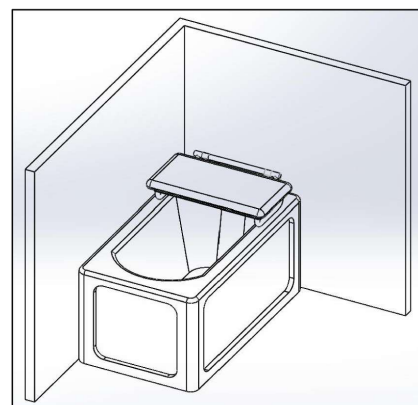

4. Complete bathroom stool installation.