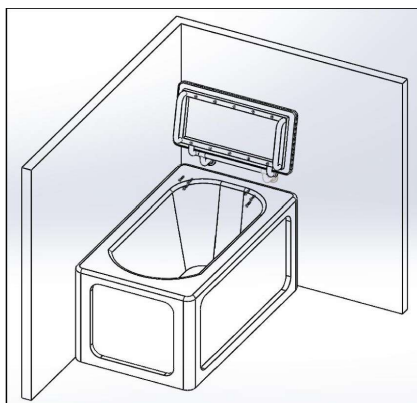

Calidad special needs

Calidad special needs

Photo	Description	Ref.	Bar code	Size
	<p>GRAB BAR satin finish Stainless steel 304 1.2x20x20cm (45mm diameter)</p>	GB-203-1	5291840019535	1.2 x 20 x 20cm (26 mm diameter)
	<p>GRAB BAR satin finish Stainless steel 304 Especially for special needs persons (disabled, elderly)</p>	GB-202-60	5291840007037	60cm long x 32mm (32mm diameter)
	<p>GRAB BAR satin finish Stainless steel 304 Especially for special needs persons (disabled, elderly)</p>	GB-202-40	5291840008287	40cm long x 32mm (32mm diameter)
	<p>GRAB BAR satin finish Stainless steel 304 Especially for special needs persons (disabled, elderly)</p>	GB-202-30	5291840024300	30cm long x 32mm (32mm diameter)
	<p>RECLINING GRAB BAR satin finish Stainless steel 304 Especially for special needs persons</p>	GB-204-U	5291840019542	1.1/4 x 76.2 x 17.78cm (32mm diameter) Weight up to 254kg

Calidad special needs

Photo	Description	Ref.	Bar code	Size
	<p>GRAB BAR floor and wall support 75cm long x 75cm high x 1 1/4" Stainless steel 304</p>	GB-206L	5291840022702	75cm long x 75cm high x 1 1/4"
	<p>L shape horizontal GRAB BAR Satin finishing Stainless steel 304</p>	L-GRAB-H	5291840019856	1.1/4 x 80 x 80cm (32mm diameter) Right or left side
	<p>L shape vertical GRAB BAR Satin finishing Stainless steel 304</p>	GB205 L-GRAB-V	5291840019832	1.1/4x80x80cm (32mm diameter) Right or left side

Calidad special needs

Photo	Description	Ref.	Bar code	Size
	RECLINING SEAT Phenolic wood Stainless steel 304	BS-813	5291840019849	35.5x28cm Weight up to 215kg
				
	RECLINING SEAT Phenolic white Stainless steel 304	BS-802-PH	5291840019863	66x37cm Weight up to 215 kg
				
	WC WALL Brush “Sutikku” mirror finish Stainless steel 304	T-304	5291840016886	

Calidad special needs

Photo	Description	Ref.	Bar code	Size
	"Bathtub" Reclining seat Soft leather Stainless steel 304	BS-801	5291840021057	74x38cm Weight up to 250 kg

1. Make mounting holes in the wall.