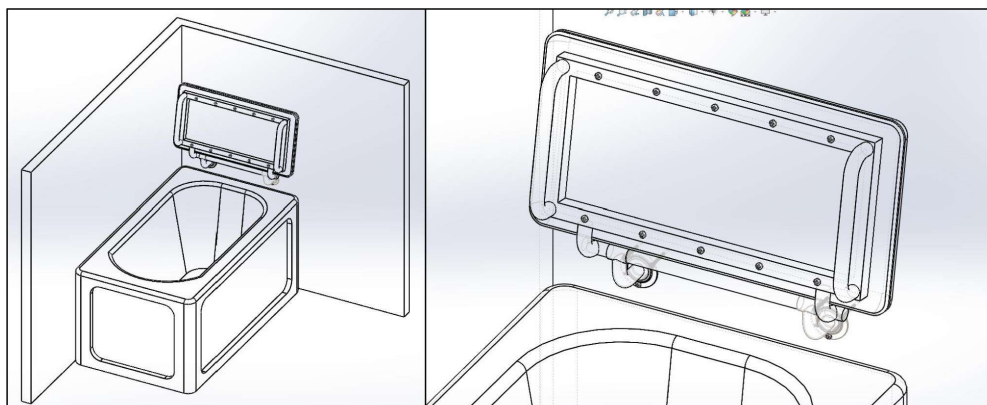

3. Lock the mounting screws.