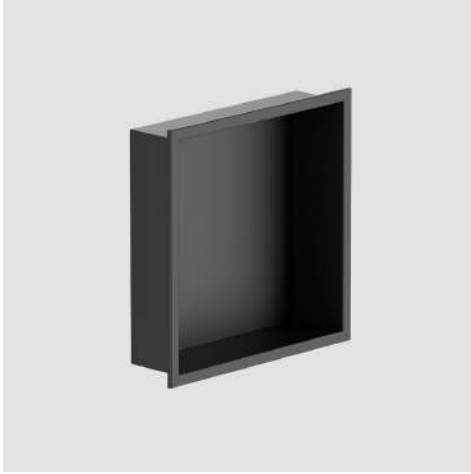

STORAGE

WALL NICHE

WALL NICHE 300 X 300 MM
BLACK
Ref. 202447
Bar code: 8423561202447