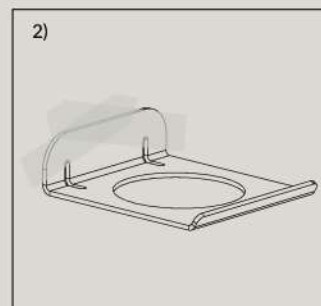

INSTALLATION

To install the accessories from the Quick collection, you can choose between these 2 installation options:

+ INFO

SCREWED TO THE WALL.

You will need a drill and screwdriver, the **screws** are included in the pack.

BATHFIX (GLUED TO THE WALL).

You will only need the Bathfix gel, **included in the pack**. It's necessary 48h of drying until the pieces are installed.

TOWEL BAR 35 cm

Ref. 200665

Bar code: 8423561200665

DOUBLE ROBE HOOK