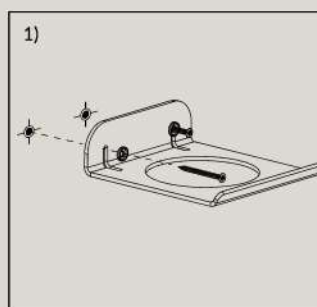

INSTALLATION

To install the accessories from the Quick collection, you can choose between these 2 installation options:

+ INFO

SCREWED TO THE WALL.

You will need a drill and screwdriver, the **screws** are included in the pack.

BATHFIX (GLUED TO THE WALL).

You will only need the Bathfix gel, **included in the pack**. It's necessary 48h of drying until the pieces are installed.

TOWEL BAR 35 cm

Ref. 200665

Bar code: 8423561200665

DOUBLE ROBE HOOK