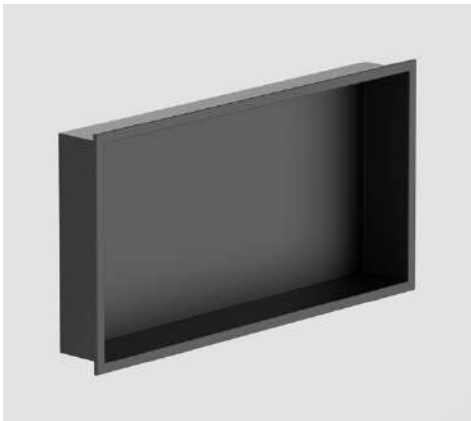

WALL NICHE 300 X 600 MM
BLACK
Ref. 202454
Bar code: 8423561202454