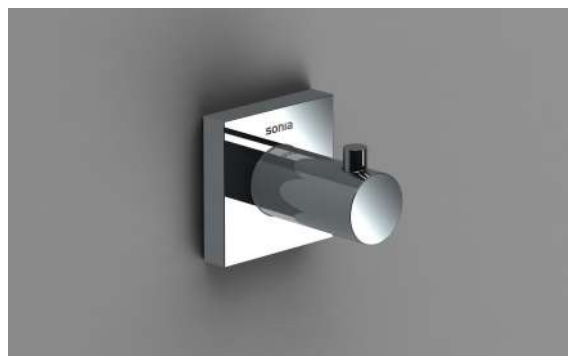

ROBE HOOK

Ref. 179671

Bar code: 8423561179671