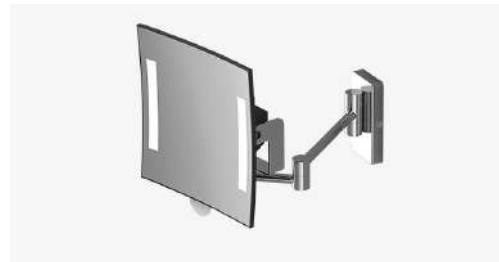

Bar code: 8423561025107

TOWEL RACK ALUTECH black

Ref. 176076

Bar code: 8423561176076

TOWEL RACK ALUTECH white

Ref. 173792

Bar code: 8423561173792

MAGNIFYING MIRROR chrome