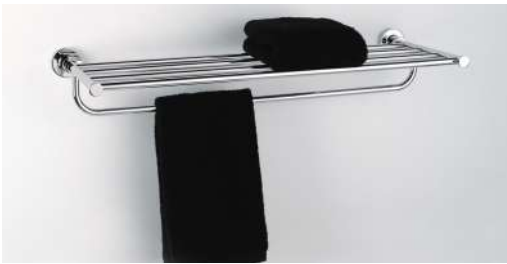

TOWEL RACK TECNOPROJECT
Chrome 660mmX100mmX248mm

Ref. 117024

Bar code: 8423561117024