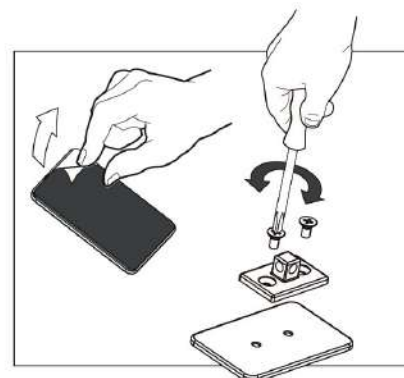

Bar code: 8423561126811

INSTALLATION

Installation with screws and drilling.

Kit included

Glue Bathfix:

Kit included

*Necessary 48 hours of drying until the pieces are installed.

3M adhesive backplate:

Sold separately

*Necessary 24 hours of drying until the pieces are installed.

ACCESSORIES

SPARE PARTS

WC BRUSH with handle and cover, for Project wall set 052929

Ref. 085040

WC BRUSH clear handle

Ref. 116669