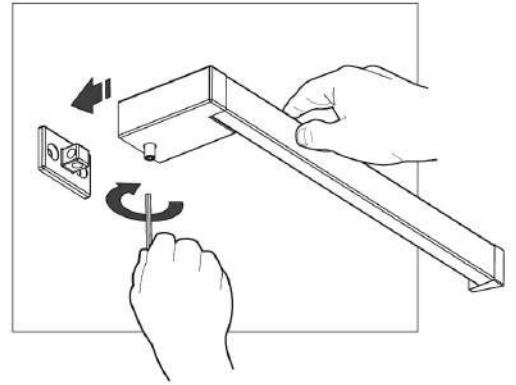

INSTALLATION

Installation with screws and drilling.

Kit included