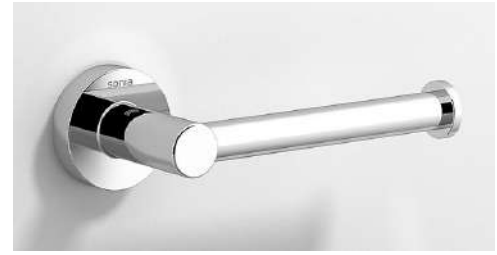

OPEN TOILET ROLL HOLDER
Ref. 181322
Bar code: 8423561181322