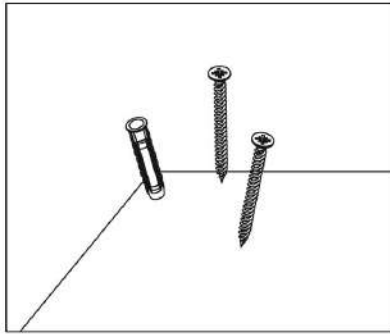

Bar code: 8423561126811

INSTALLATION

Installation with screws and drilling.

Kit included

Glue Bathfix:

Kit included

*Necessary 48 hours of drying until the pieces are installed.

3M adhesive backplate: