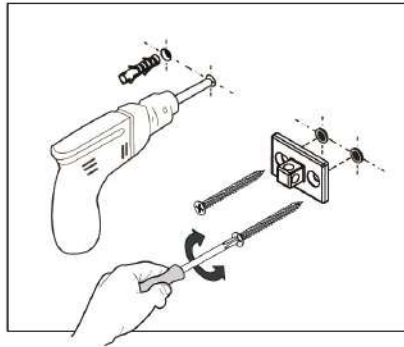

INSTALLATION

Installation with screws and drilling.

Kit included