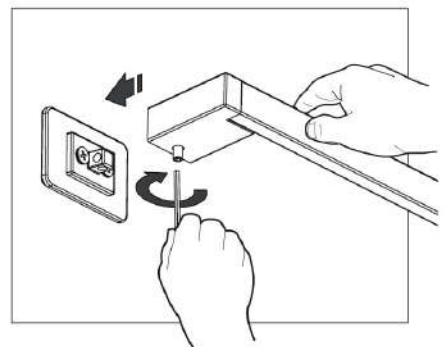

Sold separately

*Necessary 24 hours of drying until the pieces are installed.

ACCESSORIES

SPARE PARTS

WC BRUSH with handle and cover, for Project wall set 052929

Ref. 085040

WC BRUSH clear handle

Ref. 116669