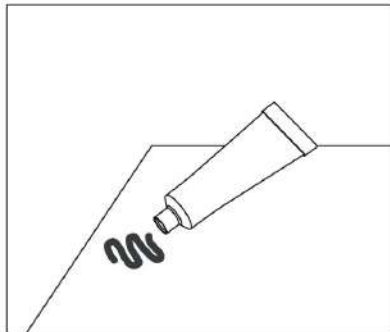

Bar code: 8423561126811

INSTALLATION

Installation with screws and drilling.

Kit included

Glue Bathfix:

Kit included

*Necessary 48 hours of drying until the pieces are installed.

3M adhesive backplate: