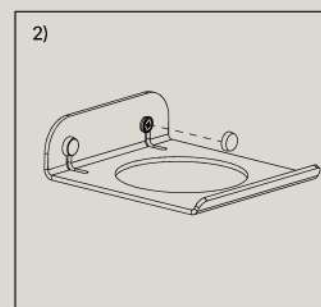

INSTALLATION

To install the accessories from the Quick collection, you can choose between these 2 installation options:

+ INFO

SCREWED TO THE WALL.

You will need a drill and screwdriver, the **screws** are included in the pack.

BATHFIX (GLUED TO THE WALL).

You will only need the Bathfix gel, **included in the pack**. It's necessary 48h of drying until the pieces are installed.

TOWEL BAR 35 cm

Ref. 200665

Bar code: 8423561200665

DOUBLE ROBE HOOK