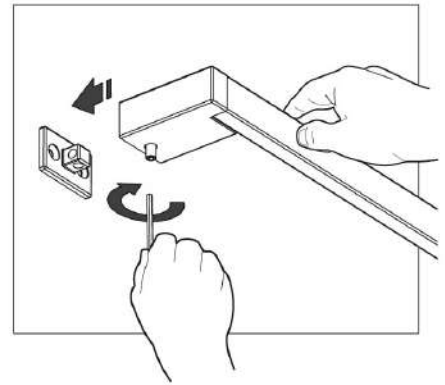

Glue Bathfix:

Kit included

*Necessary 48 hours of drying until the pieces are installed.