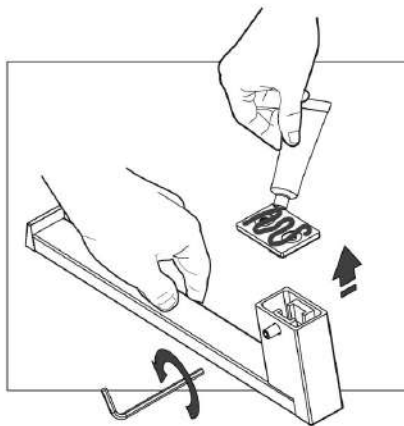

Bar code: 8423561126811

INSTALLATION

Installation with screws and drilling.

Kit included

Glue Bathfix:

Kit included

*Necessary 48 hours of drying until the pieces are installed.

3M adhesive backplate: