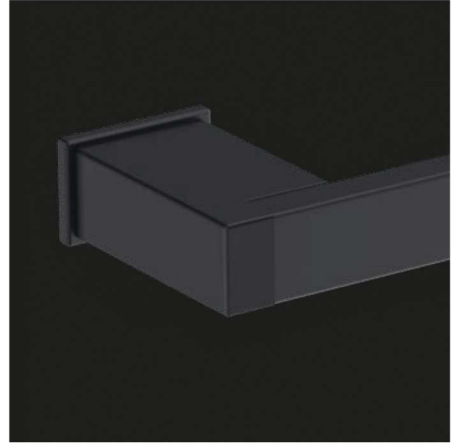

Black Only on order