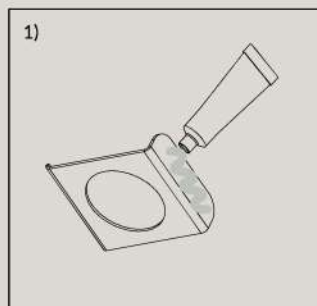

INSTALLATION

To install the accessories from the Quick collection, you can choose between these 2 installation options:

+ INFO

SCREWED TO THE WALL.

You will need a drill and screwdriver, the **screws** are included in the pack.

BATHFIX (GLUED TO THE WALL).

You will only need the Bathfix gel, **included in the pack**. It's necessary 48h of drying until the pieces are installed.

TOWEL BAR 35 cm

Ref. 200665

Bar code: 8423561200665

DOUBLE ROBE HOOK