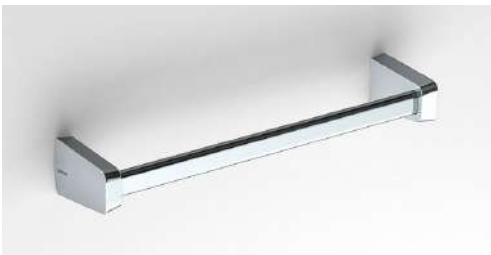

Ref. 122158

Bar code: 8423561122158

S1 COLLECTION

TUMBLER HOLDER

Ref. 185856

Bar code: 8423561185856

S6 COLLECTION

T.BAR 500 mm.(18")