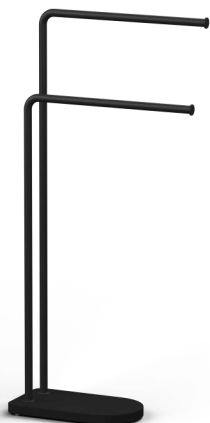

STANDING TOWEL BAR
Ref. 176250
Bar code: 8423561176250

STANDING TOWEL BAR
Ref. 176274
Bar code: 8423561176274

STANDING WC ROLL-BRUSH SET
Ref. 176267
Bar code: 8423561176267

STANDING WC ROLL-BRUSH SET
Ref. 176281
Bar code: 8423561176281