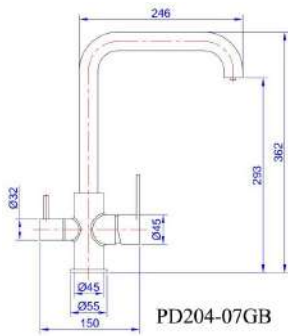

3-way mixers

photo	Description	Ref. nr.	Bar code

Epos
3-way mixer
BLACK MAT FINISH

Ref. nr. PD204-07GB Bar code 5291840021613