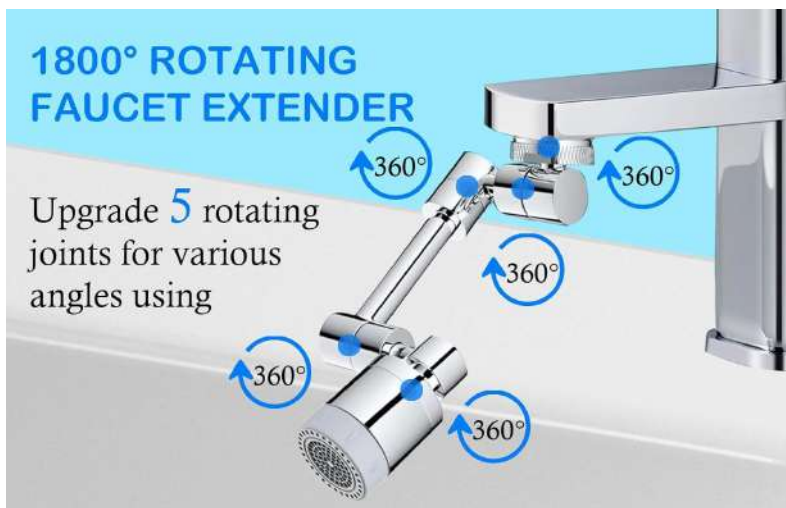

photo	Description	Ref. nr.	Bar code
	PLUIE MIXER SPOUT EXTENDER	NYT-M/F/EX2FU	5291840023181

**CONTEMPORARY ART
KITCHEN MIXER SPOUT**
(any color)

PD915-SPOUT

5291840020869