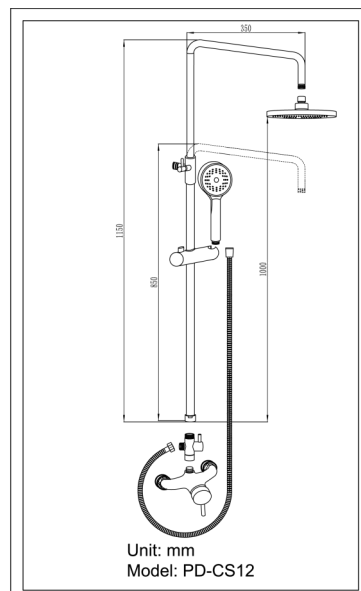

## “Square”

PD-CS13

5291840020975

Shower column with shower head and shower mixer

Cartridge 40mm  
Μηχανισμός 40mm

## “Orange”

PD-CS12

5291840020456

Shower column with mixer extensible round bar

Cartridge 40mm  
Μηχανισμός 40mm

Ref. nr. PD-204-07G Bar code 5291840020395

**ALABAMA**  
3-way mixer  
High 32cm long 23cm

Ref. nr. PD101-07H Bar code 5291840014028

Unit: mm  
Model: PD101-07H

# Kitchen mixers

photo	Description	Ref. nr.	Bar code	
	<b>ZEN</b> Kitchen mixer	HZZD916-04	5291840022351	
	 <p>Technical drawing showing dimensions for the FOSS Kitchen mixer (Model: PD901-04). Dimensions include: 220 (width), 186 (height to spout), 100 (height to handle), 96 (height to base), 258 (height to base), and 348 (total height). Unit: mm.</p>	<b>FOSS</b> Kitchen mixer	PD901-04	5291840020449
	 <p>Technical drawing showing dimensions for the Amanzi Kitchen mixer (Model: PD910-04). Dimensions include: 220 (width), 186 (height to spout), 100 (height to handle), 96 (height to base), 258 (height to base), and 348 (total height). Unit: mm.</p>	<b>Amanzi</b> Kitchen mixer	HZZD910-04	5291840020340
	 <p>Technical drawing showing dimensions for the RECTA SINGLE LEVER KITCHEN MIXER (Model: PD612-05). Dimensions include: 250 (width), 270 (height to spout), 258 (height to base), 100 (height to base), and 100 (height to base). Unit: mm.</p>	<b>RECTA</b> SINGLE LEVER KITCHEN MIXER Diameter 35cm 27.5CM	PD512-05	5291840017128