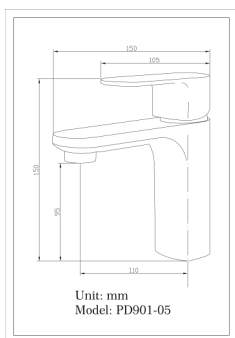

photo	Description	Ref. nr.	Bar code

FOSS
Wash basin mixer
Black mat

PD901-05B 5291840024546