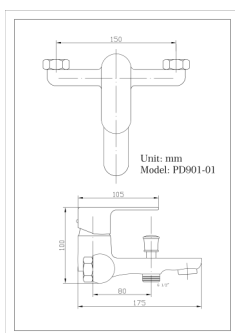

FOSS
bath mixer
Black mat

PD901-01B 5291840024522