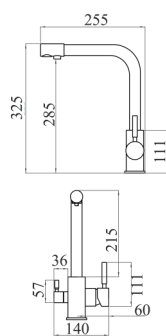

## “Square”

PD-CS13

5291840020975

Shower column with shower head and shower mixer

Cartridge 40mm  
Μηχανισμός 40mm

Ref. nr. PD-204-07G Bar code 5291840020395

**ALABAMA**  
3-way mixer  
High 32cm long 23cm

Ref. nr. PD101-07H Bar code 5291840014028

Unit: mm  
Model: PD101-07H

PD101-07K

5291840021583

**RECTA**  
3-way mixer  
Diameter 35mm

PD512-07E

5291840017685

photo	Description	Ref. nr.	Bar code
 	<p><b>Kitchen mixer high/wire</b></p> <p><b>NEW!</b></p>	<p>PD212-09</p>	<p>5291840022818</p>
 	<p><b>Epos kitchen mixer BLACK MAT FINISH</b></p>	<p>PD204-04B</p>	<p>5291840021620</p>
 	<p><b>Epos kitchen mixer</b></p>	<p>PD204-04</p>	<p>5291840020371</p>
 	<p><b>CONTEMPORARY ART KITCHEN MIXER WITH METAL FLEXIBLE 60cm &amp; HAND SPRAYER HIGH 50CM</b></p>	<p>PD212-13 or HZD212-13</p>	<p>5291840019108</p>

# Kitchen mixers

photo	Description	Ref. nr.	Bar code	
	<b>ZEN</b> Kitchen mixer	HZZD916-04	5291840022351	
	 <p>Technical drawing showing dimensions for the FOSS Kitchen mixer (Model: PD901-04). Dimensions include: 220 (width), 186 (height to spout), 100 (height to handle), 96 (height to base), 258 (height to base), and 348 (total height). Unit: mm.</p>	<b>FOSS</b> Kitchen mixer	PD901-04	5291840020449
	 <p>Technical drawing showing dimensions for the Amanzi Kitchen mixer (Model: PD910-04). Dimensions include: 220 (width), 186 (height to spout), 100 (height to handle), 96 (height to base), 258 (height to base), and 348 (total height). Unit: mm.</p>	<b>Amanzi</b> Kitchen mixer	HZZD910-04	5291840020340
	 <p>Technical drawing showing dimensions for the RECTA SINGLE LEVER KITCHEN MIXER (Model: PD612-05). Dimensions include: 250 (width), 270 (height to spout), 258 (height to base), 100 (height to base), and 100 (height to base). Unit: mm.</p>	<b>RECTA</b> SINGLE LEVER KITCHEN MIXER Diameter 35cm 27.5CM	PD512-05	5291840017128