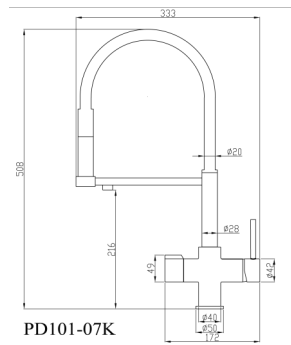

**CONTEMPORARY
ART**
3-way mixer
WIRE SPOUT

PD101-07K

5291840021583