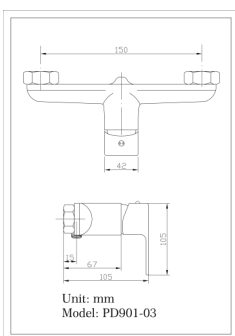

FOSS
Shower mixer
Black mat

PD901-03B 5291840024539