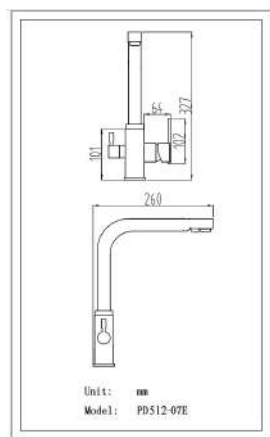

## “Square”

PD-CS13

5291840020975

Shower column with shower head and shower mixer

Cartridge 40mm  
Μηχανισμός 40mm

Ref. nr. PD-204-07G Bar code 5291840020395

**ALABAMA**  
3-way mixer  
High 32cm long 23cm

Ref. nr. PD101-07H Bar code 5291840014028

Unit: mm  
Model: PD101-07H

PD101-07K

5291840021583

**RECTA**  
3-way mixer  
Diameter 35mm

PD512-07E

5291840017685

photo	Description	Ref. nr.	Bar code
 	<p><b>Kitchen mixer high/wire</b></p> <p><b>NEW!</b></p>	<p>PD212-09</p>	<p>5291840022818</p>
 	<p><b>Epos kitchen mixer BLACK MAT FINISH</b></p>	<p>PD204-04B</p>	<p>5291840021620</p>
 	<p><b>Epos kitchen mixer</b></p>	<p>PD204-04</p>	<p>5291840020371</p>
 	<p><b>CONTEMPORARY ART KITCHEN MIXER WITH METAL FLEXIBLE 60cm &amp; HAND SPRAYER HIGH 50CM</b></p>	<p>PD212-13 or HZD212-13</p>	<p>5291840019108</p>

# Kitchen mixers

photo	Description	Ref. nr.	Bar code	
	<b>ZEN</b> Kitchen mixer	HZZD916-04	5291840022351	
	 <p>Technical drawing showing dimensions for the FOSS Kitchen mixer (Model: PD901-04). Dimensions include: 220 (width), 186 (height to spout), 100 (height to handle), 96 (height to base), 258 (height to base), and 348 (total height). Unit: mm.</p>	<b>FOSS</b> Kitchen mixer	PD901-04	5291840020449
	 <p>Technical drawing showing dimensions for the Amanzi Kitchen mixer (Model: PD910-04). Dimensions include: 220 (width), 186 (height to spout), 100 (height to handle), 96 (height to base), 258 (height to base), and 348 (total height). Unit: mm.</p>	<b>Amanzi</b> Kitchen mixer	HZZD910-04	5291840020340
	 <p>Technical drawing showing dimensions for the RECTA SINGLE LEVER KITCHEN MIXER (Model: PD612-05). Dimensions include: 250 (width), 270 (height to spout), 258 (height to base), 100 (height to base), and 100 (height to base). Unit: mm.</p>	<b>RECTA</b> SINGLE LEVER KITCHEN MIXER Diameter 35cm 27.5CM	PD512-05	5291840017128