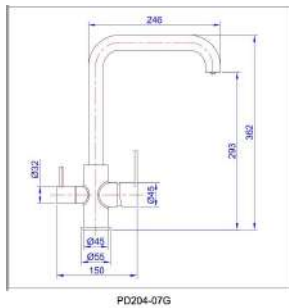

Epos
3-way mixer
one for running water
and one for tank water
(hot or cold)

Ref. nr. PD-204-07G Bar code 5291840020395