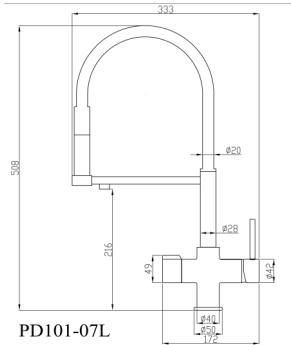

3-way mixers

photo	Description	Ref. nr.	Bar code

**CONTEMPORARY
ART**
3-way mixer
RUBBER SPOUT

PD101-07L

5291840021590