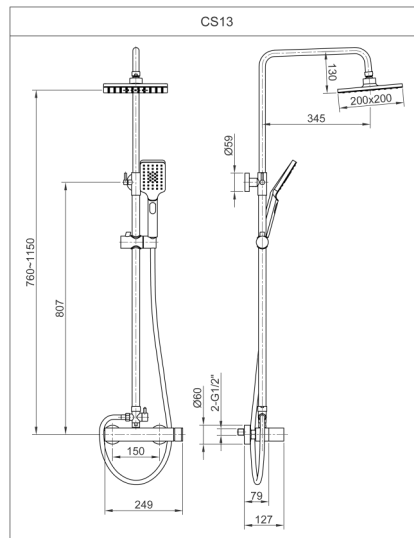

## “Square”

PD-CS13

5291840020975

Shower column with shower head and shower mixer

Cartridge 40mm  
Μηχανισμός 40mm

## “Orange”

PD-CS12

5291840020456

Shower column with mixer extensible round bar

Cartridge 40mm  
Μηχανισμός 40mm

Ref. nr. PD-204-07G Bar code 5291840020395

**ALABAMA**  
3-way mixer  
High 32cm long 23cm

Ref. nr. PD101-07H Bar code 5291840014028

Unit: mm  
Model: PD101-07H

# Kitchen mixers

photo	Description	Ref. nr.	Bar code	
	<b>ZEN</b> Kitchen mixer	HZZD916-04	5291840022351	
	 <p>Technical drawing showing dimensions for the FOSS Kitchen mixer (Model: PD901-04). Dimensions include: 220 (width), 186 (height to spout), 100 (height to handle), 96 (height to base), 258 (height to base), and 348 (total height). Unit: mm.</p>	<b>FOSS</b> Kitchen mixer	PD901-04	5291840020449
	 <p>Technical drawing showing dimensions for the Amanzi Kitchen mixer (Model: PD910-04). Dimensions include: 220 (width), 186 (height to spout), 100 (height to handle), 96 (height to base), 258 (height to base), and 348 (total height). Unit: mm.</p>	<b>Amanzi</b> Kitchen mixer	HZZD910-04	5291840020340
	 <p>Technical drawing showing dimensions for the RECTA SINGLE LEVER KITCHEN MIXER (Model: PD612-05). Dimensions include: 250 (width), 270 (height to spout), 258 (height to base), 100 (height to base), and 100 (height to base). Unit: mm.</p>	<b>RECTA</b> SINGLE LEVER KITCHEN MIXER Diameter 35cm 27.5CM	PD512-05	5291840017128