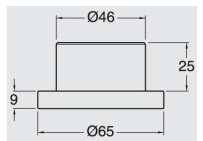

**WR003**

Free flow plug 72 mm  
Free flow plastic plug fro WA334

**RI071**

UP & DOWN Brass plug 64 mm  
Metal Plug Up&Down U2 Bath pop up waste

**AC352**

Bushing for board H. 11-20 mm

**RI037**

ABC plug 90mm-AD 200

**RI189**

Brass cover ring 72mm for Up&Down

**RI099**

ABC cover ring 72mm for Up&Down

**RI285S**

Ceramic Plug 72mm Up & Down

 **SILFRA**  
BATHROOM TECH