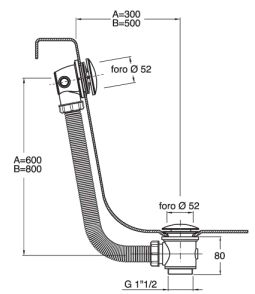

U2A1100S51 Pop up waste U2 CM.90 KT11