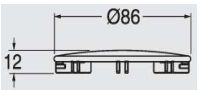

**RI189**

Brass cover ring 72mm for Up&Down

**RI099**

ABC cover ring 72mm for Up&Down

**RI285S**

Ceramic Plug 72mm Up & Down

 **SILFRA**  
BATHROOM TECH