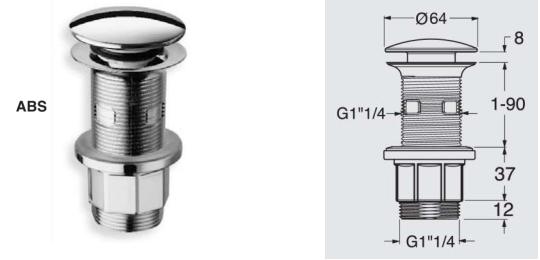

### WA334

Up & down Universal waste

- A single article and the greatest ease of installation for a universal product to be fitted on any kind of washbasin: with or without overflow, in porcelain, glass or steel, inset, supported or suspended on a counter.
- Exclusive 1 1/4" pop up waste made of extremely durable thermoplastic material comes in one version only 100 mm high, can be cut to size in accordance with the heights set out below:
- Outlet holes for overflow to be simply punched out or cut out.
- Can be cut to the desired height by simply cutting the waste with a hacksaw along the markings.

### UD390 H.60mm 25-49mm

UP & DOWN Brass pop up waste with overflow

- Exclusive mechanism tested at 1,000,000 cycles, Made of extremely durable thermoplastic material and controlled by a stainless steel spring to return it to the open position. In the closed position, it becomes watertight by means of a lip seal thanks to the force of gravity.
- To allow for proper maintenance and cleaning the drain, the entire mechanism can be easily inspected, sliding the plug out of the pop up waste.

### WA420

Up & down Universal waste white

- A single article and the greatest ease of installation for a universal product to be fitted on any kind of washbasin: with or without overflow, in porcelain, glass or steel, inset, supported or suspended on a counter.
- Exclusive 1 1/4" pop up waste made of extremely durable thermoplastic material comes in one version only 100 mm high, can be cut to size in accordance with the heights set out below:
- Outlet holes for overflow to be simply punched out or cut out.
- Can be cut to the desired height by simply cutting the waste with a hacksaw along the markings.

### PP610

Flex pipe s/steel  
32mm length 500mm