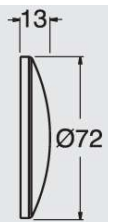

### AD200

Connection for pipe fitting

- New drainage for shower plate, and completely inspectable.
- 40—diameter of the shower plate hole 1' 1/2 —plug 86mm

AD 200

Notevole riduzione dell'ingombro senza pregiudicare la capacità di scarico  
Considerable size reduction without compromising the flow rate

**WR003**

Free flow plug 72 mm  
Free flow plastic plug fro WA334

**RI071**

UP & DOWN Brass plug 64 mm  
Metal Plug Up&Down U2 Bath pop up waste

**AC352**

Bushing for board H. 11-20 mm

**RI037**

ABC plug 90mm-AD 200

**RI189**

Brass cover ring 72mm for Up&Down

**RI099**

ABC cover ring 72mm for Up&Down

**RI285S**

Ceramic Plug 72mm Up & Down

 **SILFRA**  
BATHROOM TECH