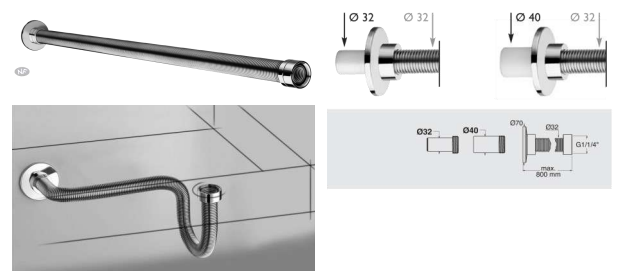

PP610

Flex pipe s/steel
32mm length 500mm