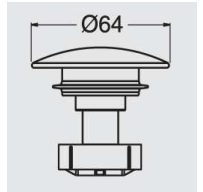

**WR003**

Free flow plug 72 mm  
Free flow plastic plug fro WA334

**RI071**

UP & DOWN Brass plug 64 mm  
Metal Plug Up&Down U2 Bath pop up waste

**AC352**

Bushing for board H. 11-20 mm

**RI037**

ABC plug 90mm-AD 200