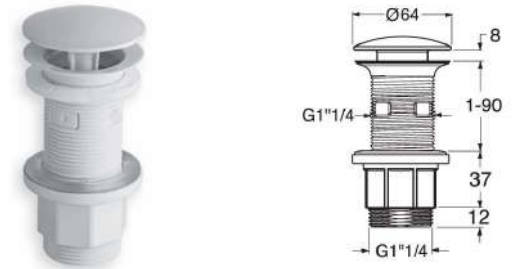

### WA334

Up & down Universal waste

- A single article and the greatest ease of installation for a universal product to be fitted on any kind of washbasin: with or without overflow, in porcelain, glass or steel, inset, supported or suspended on a counter.
- Exclusive 1 1/4" pop up waste made of extremely durable thermoplastic material comes in one version only 100 mm high, can be cut to size in accordance with the heights set out below:
- Outlet holes for overflow to be simply punched out or cut out.
- Can be cut to the desired height by simply cutting the waste with a hacksaw along the markings.

### UD390 H.60mm 25-49mm

UP & DOWN Brass pop up waste with overflow

- Exclusive mechanism tested at 1,000,000 cycles, Made of extremely durable thermoplastic material and controlled by a stainless steel spring to return it to the open position. In the closed position, it becomes watertight by means of a lip seal thanks to the force of gravity.
- To allow for proper maintenance and cleaning the drain, the entire mechanism can be easily inspected, sliding the plug out of the pop up waste.

### WA420

Up & down Universal waste white

- A single article and the greatest ease of installation for a universal product to be fitted on any kind of washbasin: with or without overflow, in porcelain, glass or steel, inset, supported or suspended on a counter.
- Exclusive 1 1/4" pop up waste made of extremely durable thermoplastic material comes in one version only 100 mm high, can be cut to size in accordance with the heights set out below:
- Outlet holes for overflow to be simply punched out or cut out.
- Can be cut to the desired height by simply cutting the waste with a hacksaw along the markings.