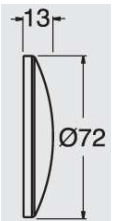

### AD200

Connection for pipe fitting

- New drainage for shower plate, and completely inspectable.
- 40—diameter of the shower plate hole 1' 1/2 —plug 86mm

AD 200

Notevole riduzione dell'ingombro senza pregiudicare la capacità di scarico  
Considerable size reduction without compromising the flow rate

**WR003**

Free flow plug 72 mm  
Free flow plastic plug fro WA334

**RI071**

UP & DOWN Brass plug 64 mm  
Metal Plug Up&Down U2 Bath pop up waste

**AC352**

Bushing for board H. 11-20 mm

**RI037**

ABC plug 90mm-AD 200

**RI189**

Brass cover ring 72mm for Up&Down

**RI099**

ABC cover ring 72mm for Up&Down

**RI285S**

Ceramic Plug 72mm Up & Down

 **SILFRA**  
BATHROOM TECH