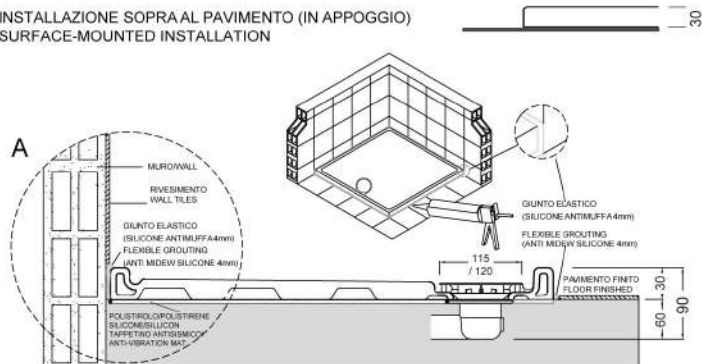

### Ceramic rectangular Shower tray

Ref. Y1ZY01

100X80 WHITE

Suggested with traps-syphones:

Alcaplast Ref. A491CR

LIF H3 showertrays  
CERAMIC

● 01 BIANCO  
WHITE

LATO NON SMALTATO  
UNGLAZED SIZE  
SEITE OHNE EMAILLE

ULTRA SOTTILE, SPESSORE 30  
MM ULTRA FLAT, 30 MM THICK  
GANZ FLACH, NUR 3 CM HOCH

Sequence of installation

INSTALLAZIONE SOPRA AL PAVIMENTO (IN APPOGGIO)  
SURFACE-MOUNTED INSTALLATION

INSTALLAZIONE FILO PAVIMENTO (INCASSO)  
FLUSH WITH FLOOR INSTALLATION