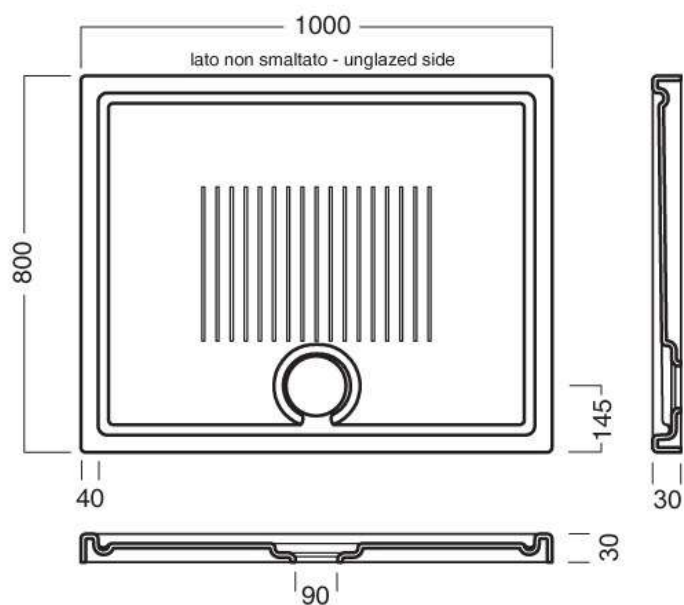

## LIF H3

### Ceramic rectangular Shower tray

Ref. Y1ZY01

100X80 WHITE

Suggested with traps-syphones:

Alcaplast Ref. A491CR

LIF H3 showertrays  
CERAMIC

● 01 BIANCO  
WHITE

LATO NON SMALTATO  
UNGLAZED SIZE  
SEITE OHNE EMAILLE