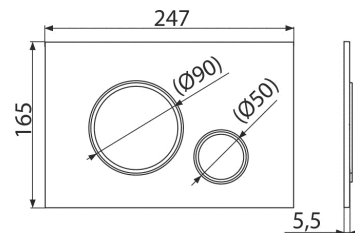

black-matt/chrome-polished finish

FLUSH PLATE FOR PRE-WALL INSTALLATION SYSTEMS

For pre-wall installation systems and concealed WC cisterns
The flush plate thanks to its profile stands out only 5.5 mm above the tiles. Double-acting mechanical flushing

Compatible for all pre-wall installation systems and cisterns for building into solid walls ALCAPLAST

Surface finish: black-matt with antibacterial properties (ensured by the content of silver compounds). Material: plastic