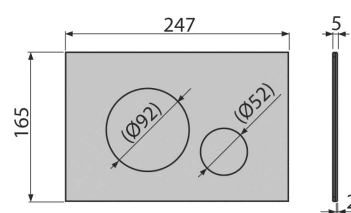

TURN-BRASS 8595580577520

Brass

Flush plate for pre-wall installation systems, The mechanism is fully integrated into the wall. The flush plate only slightly protrudes above the tiles. Double-acting mechanical flushing. Compatible for all pre-wall installation systems and cisterns for building into solid walls ALCAPLAST. Maintenance with common detergents used in the household for plumbing fixtures and bathroom accessories. Resistant to UV rays and external influences. Precise workmanship with laser technology. Surface finish: brass, ANTI-FINGERPRINT modified against finger prints. Material: stainless steel with brass surface finish