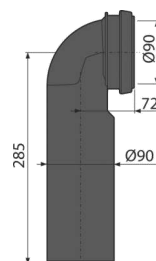

Elbow waste connector set DN90 Slim

To connect a wall-hung WC to vertical waste pipes
For pre-wall installation systems
Material: polyethylene