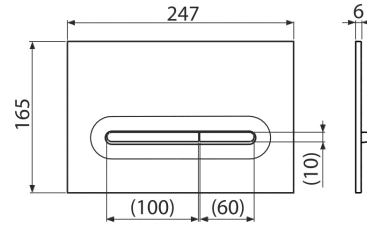

M1876 LINKA 8595580583231

white-matt

Flush plate for pre-wall installation systems,
The flush plate thanks to its profile stands out only 5.5 mm above the tiles
Double-acting mechanical flushing
Compatible for all pre-wall installation systems and cisterns for building into solid walls Alca
Surface finish: white-matt
Material: plastic