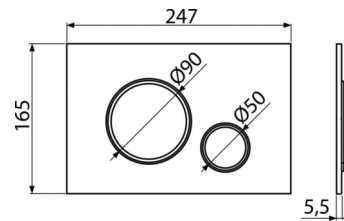

White/chrome-polished finish

FLUSH PLATE FOR PRE-WALL INSTALLATION SYSTEMS

The flush plate thanks to its profile stands out only 5.5 mm above the tiles

Double-acting mechanical flushing

Compatible for all pre-wall installation systems and cisterns for building into solid walls Alca
Surface finish: white-matt with antibacterial properties (ensured by the content of silver compounds)
Material: plastic