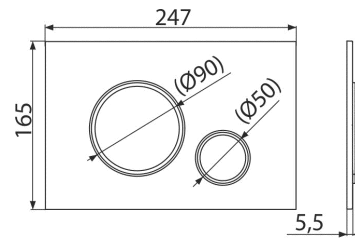

ΥΛΙΚΟ: ΠΛΑΣΤΙΚΟ ΣΚΛΗΡΟ

M770 8595580562618

White-chrome polished finish

FLUSH PLATE FOR PRE-WALL INSTALLATION SYSTEMS, WHITE/CHROME-POLISHED

For pre-wall installation systems and concealed WC cisterns

M772 8595580562632