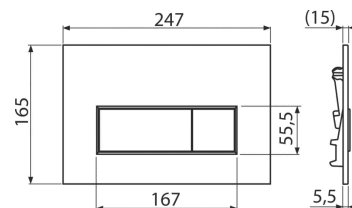

RED GOLD-mat

Flush plate for pre-wall installation systems
For pre-wall installation systems and concealed WC cisterns.

The flush plate thanks to its profile stands out only 5.5 mm above the tiles

Double-acting mechanical flushing

Compatible for all pre-wall installation systems and cisterns for building into solid walls ALCAPLAST

Surface finish: RED GOLD-mat

Material: plastic