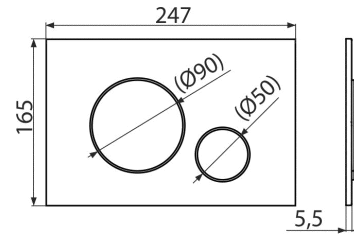

Material: plastic

Flush plates THIN

alca

M670 8595580562663

White-chrome polished finish

FLUSH PLATE FOR PRE-WALL INSTALLATION SYSTEMS, WHITE/CHROME-POLISHED

For pre-wall installation systems and concealed WC cisterns.