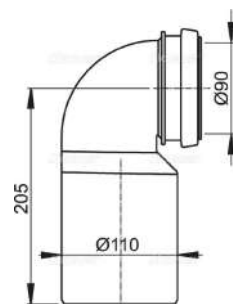

Accessories

alca

M906 8595580501891

Drainage joint set 90/110

To connect a wall-hung WC to vertical waste pipes
For pre-wall installation systems
Packaging –outer box : 20 pcs
size –outer box : 590X390X430 mm
weight–outer box : 6.7 kg