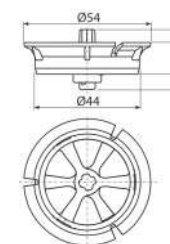

water flow speed regulator

For pre-wall installation systems Alcaplast (except for Slim)

To reduce the flow of water when flushing the toilet
For pre-wall installation systems Alcaplast (except for Slim)
For flush valves A06, A06E, A02, A03, A05, A07, A2000
Four options of regulation the flow rate of water by 5%, 15%, 25% or 35%
Material: polypropylene
EN 14055
Regulator