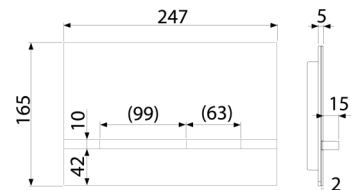

Flush plates FLAT only on order

STRIPE-GL1200 8595580546212

white

Flush plate for pre-wall installation system, metal button, surface glass

STRIPE-GL1204 8595580546205

black

Flush plate for pre-wall installation system, metal button, surface glass