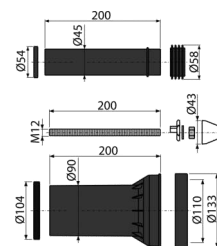

Accessories set

Set for connecting the wall-hung toilet to the module
Compatible with the A100, A101, A102, A115
Packaging –outer box : 15 pcs
size –outer box : 590X390X430 mm
weight–outer box : 11.5 kg