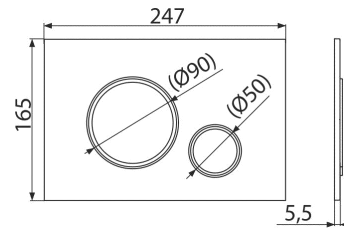

chrome-matt/chrome-polished finish

FLUSH PLATE FOR PRE-WALL INSTALLATION SYSTEMS

The flush plate thanks to its profile stands out only 5.5 mm above the tiles

Double-acting mechanical flushing

Compatible for all pre-wall installation systems and cisterns for building into solid walls ALCAPLAST
Surface finish: chrome-matt. Material: plastic