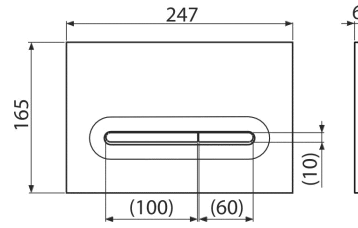

M1878 LINKA 8595580583248

black-matt

Flush plate for pre-wall installation systems,
The flush plate thanks to its profile stands out only 5.5 mm above the tiles
Double-acting mechanical flushing
Compatible for all pre-wall installation systems and cisterns for building into solid walls Alca
Surface finish: black-matt
Material: plastic