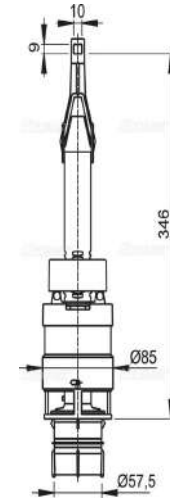

A06 8594045936803

pre-wall flash valve

Curtain for adjusting the amount of flushed water
 Flushing valve for ALCA modules
 Packaging –outer box : 25 pcs
 size –outer box : 590X390X430 mm
 weight–outer box : 7.0 kg