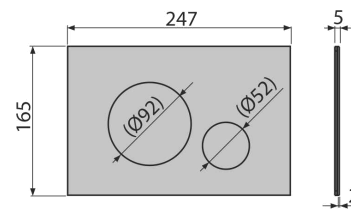

TURN-INOX 8595580531225

inox-semi matt/polished

Flush plate for pre-wall installation systems, The mechanism is fully integrated into the wall. The flush plate only slightly protrudes above the tiles. Double-acting mechanical flushing. Compatible for all pre-wall installation systems and cisterns for building into solid walls ALCAPLAST. Maintenance with common detergents used in the household for plumbing fixtures and bathroom accessories. Resistant to UV rays and external influences. Precise workmanship with laser technology
Surface finish: painted stainless steel, Anti-fingerprint with surface treatment that eliminates fingerprint smudges. Material: stainless steel, painted colorless finish