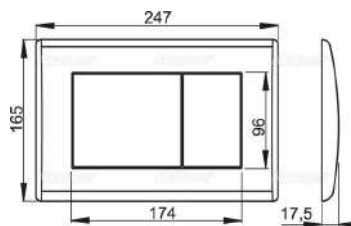

Chrome-polished finish

Flush plate for pre-wall installation system
ΓΙΑ ΕΝΤΟΙΧΙΣΜΕΝΟΥΣ ΜΗΧΑΝΙΣΜΟΥΣ, ΔΙ-
ΠΛΗΣ ΡΟΗΣ ΝΕΡΟΥ, ΓΙΑ ΌΛΟΥΣ ΤΟΥΣ
“ALCA PLAST” ΥΛΙΚΟ: ΠΛΑΣΤΙΚΟ ΣΚΛΗΡΟ