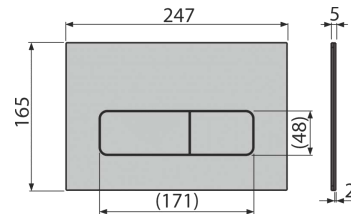

MON-BRASS 8595580577490

Brass

Flush plate for pre-wall installation systems, The mechanism is fully integrated into the wall. The flush plate only slightly protrudes above the tiles. Double-acting mechanical flushing. Compatible for all pre-wall installation systems and cisterns for building into solid walls ALCAPLAST. Maintenance with common detergents used in the household for plumbing fixtures and bathroom accessories. Resistant to UV rays and external influences. Precise workmanship with laser technology
Surface finish: brass, ANTI-FINGERPRINT modified against finger prints. Material: stainless steel with brass surface finish