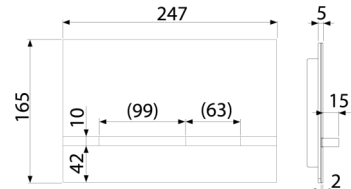

Flush plates FLAT only on order

STRIPE-GL1200 8595580546212

white

Flush plate for pre-wall installation system, metal button, surface glass

STRIPE-GL1204 8595580546205

black

Flush plate for pre-wall installation system, metal button, surface glass