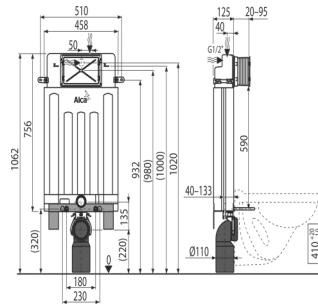

AM100/1000

8595580550448

Pre-wall installation system for building into solid walls

ΚΑΤΑΛΛΗΛΟΣ ΓΙΑ ΤΟΥΒΛΟΤΟΙΧΟΥΣ
ΒΑΘΟΣ ΜΗΧΑΝΙΣΜΟΥ 125cm

Τοιχοποιία/κανονικός 1062X458X125mm