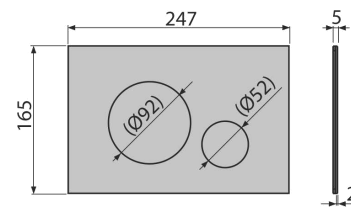

TURN 8595580523527

metal-matt/polish

Turn flush plate

Flush plate for pre-wall installation system. The mechanism is fully integrated into the wall. The flush plate only slightly protrudes above the tiles. Double-acting. Compatible for all pre-wall installation systems and cisterns for building into solid walls ALCAPLAST. Maintenance with common detergents used in the household for plumbing fixtures and bathroom accessories. Resistant to UV rays and external influences. Precise workmanship with laser technology. Surface finish: alunox-mat, Anti-fingerprint with surface treatment that eliminates fingerprint smudges. Material: anodized aluminum, stainless steel