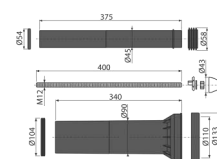

Complete extended accessories to be used with WC's for handicapped

For connecting water and waste to the WC, extended – set
For pre-wall installation systems
Packaging –outer box : 10 pcs
size –outer box : 430X170X170 mm
weight–(piece): 0.97 kg