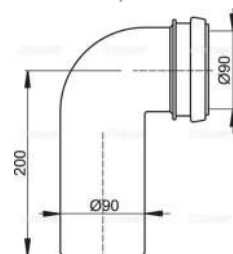

Accessories

alca

M906 8595580501891

Drainage joint set 90/110

To connect a wall-hung WC to vertical waste pipes
 For pre-wall installation systems
 Packaging –outer box : 20 pcs
 size –outer box : 590X390X430 mm
 weight–outer box : 6.7 kg

M908 8595580501907

Drainage joint set 90/90

Waste elbow for A101, A102
 Packaging –outer box : 20 pcs
 size –outer box : 590X390X430 mm
 weight–outer box : 6.9 kg

M968 8595580572211

Elbow waste connector set DN90 Slim