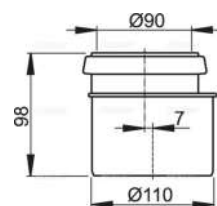

Reduction set 90/110

Transition from Ø90 to Ø110
For pre-wall installation systems
Packaging –outer box : 60 pcs
size –outer box : 590X390X430 mm
weight–outer box : 7.9 kg