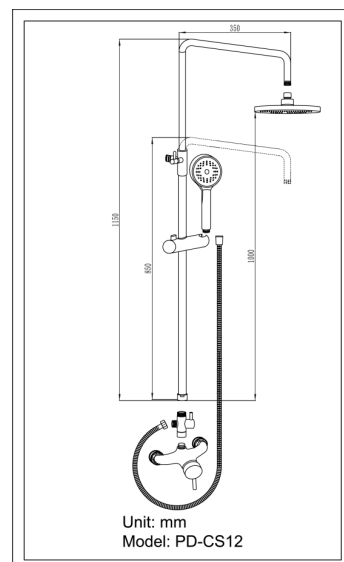

Shower column extensible, with shower head-Hose 150cm -hand shower and wall hung shower support with shower mixer -Cartridge 40mm

Offered with wall support for the hand shower instead of middle up-done driver (runner) , in order to protect the black mat round bar from Rubbing.