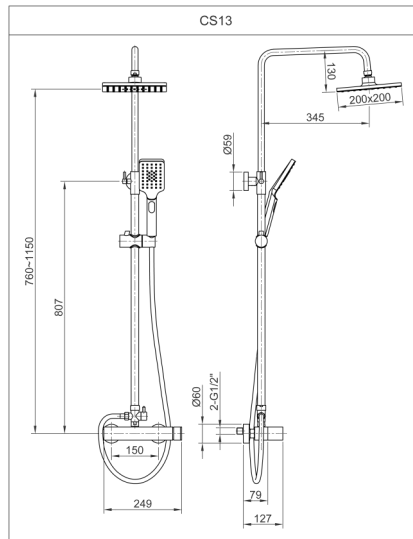

Pluie

photo	Description	Ref. nr.	Bar code
-------	-------------	----------	----------

“Square” “Black mat” PDCS-13B 5291840024515

Shower column extensible, with shower head-Hose 150cm hand shower and wall hang shower support with shower mixer Cartridge 40mm

Offered with wall support for the hand shower instead of middle up-done driver (runner) , in order to protect the black mat round bar from Rubbing.

“Orange” “Black mat” PDCS-12B 5291840024508

Shower column extensible, with shower head-Hose 150cm -hand shower and wall hung shower support with shower mixer -Cartridge 40mm

“Square”

PD-CS13

5291840020975

Shower column with shower head and shower mixer

Cartridge 40mm
Μηχανισμός 40mm

“Orange”

PD-CS12

5291840020456

Kitchen mixers

photo	Description	Ref. nr.	Bar code	
	ZEN Kitchen mixer	HZZD916-04	5291840022351	
	 <p>Technical drawing of the FOSS Kitchen mixer showing dimensions: 220 (width), 186 (height to spout), 100 (height to handle), 96 (height to base), 258 (height to base), 348 (height to base), and 20° (spout angle). Unit: mm. Model: PD901-04.</p>	FOSS Kitchen mixer	PD901-04	5291840020449
	 <p>Technical drawing of the Amanzi Kitchen mixer showing dimensions: 220 (width), 186 (height to spout), 100 (height to handle), 96 (height to base), 258 (height to base), 348 (height to base), and 20° (spout angle). Unit: mm. Model: PD910-04.</p>	Amanzi Kitchen mixer	HZZD910-04	5291840020340
	 <p>Technical drawing of the RECTA SINGLE LEVER KITCHEN MIXER showing dimensions: 250 (width), 270 (height to spout), 278 (height to spout), 28 (height to base), 107 (height to base), and 107 (height to base). Unit: mm. Model: PD612-05.</p>	RECTA SINGLE LEVER KITCHEN MIXER Diameter 35cm 27.5CM	PD512-05	5291840017128