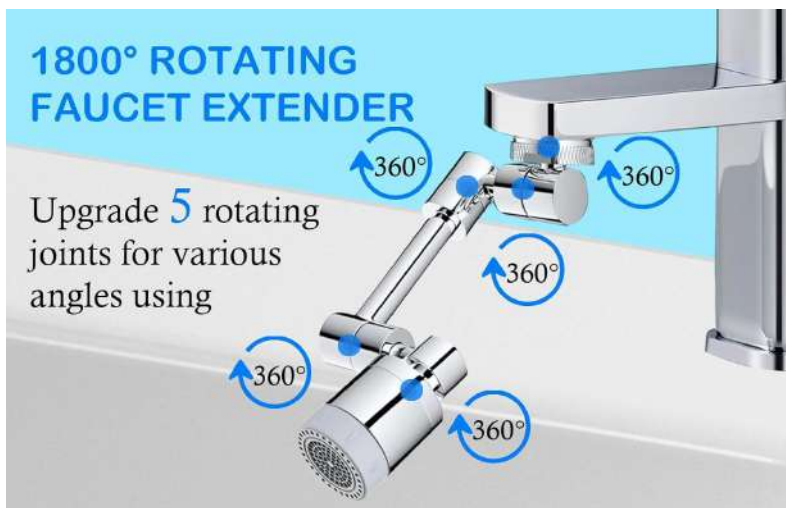

photo	Description	Ref. nr.	Bar code
	PLUIE MIXER SPOUT EXTENDER	NYT-M/F/EX2FU	5291840023181