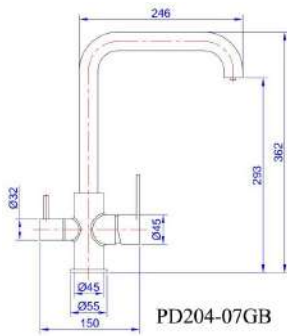

“Square”

PD-CS13

5291840020975

Shower column with shower head and shower mixer

Cartridge 40mm
Μηχανισμός 40mm

“Orange”

PD-CS12

5291840020456

Shower column with mixer extensible round bar

Cartridge 40mm
Μηχανισμός 40mm

3-way mixers

photo	Description	Ref. nr.	Bar code
-------	-------------	----------	----------

Epos
3-way mixer
BLACK MAT FINISH

Ref. nr. PD204-07GB Bar code 5291840021613

Epos
3-way mixer
one for running water
and one for tank water
(hot or cold)

Ref. nr. PD-204-07G Bar code 5291840020395

ALABAMA
3-way mixer
High 32cm long 23cm

Ref. nr. PD101-07H Bar code 5291840014028

Unit: mm
Model: PD101-07H

Kitchen mixers

photo	Description	Ref. nr.	Bar code	
	ZEN Kitchen mixer	HZZD916-04	5291840022351	
	 <p>Technical drawing of the FOSS Kitchen mixer showing dimensions: 220 (width), 186 (height to spout), 100 (height to handle), 96 (height to base), 258 (height to base), 348 (height to base), and 20° (spout angle). Unit: mm. Model: PD901-04.</p>	FOSS Kitchen mixer	PD901-04	5291840020449
	 <p>Technical drawing of the Amanzi Kitchen mixer showing dimensions: 220 (width), 186 (height to spout), 100 (height to handle), 96 (height to base), 258 (height to base), 348 (height to base), and 20° (spout angle). Unit: mm. Model: PD910-04.</p>	Amanzi Kitchen mixer	HZZD910-04	5291840020340
	 <p>Technical drawing of the RECTA SINGLE LEVER KITCHEN MIXER showing dimensions: 250 (width), 270 (height to spout), 278 (height to spout), 28 (height to base), 107 (height to base), and 107 (height to base). Unit: mm. Model: PD612-05.</p>	RECTA SINGLE LEVER KITCHEN MIXER Diameter 35cm 27.5CM	PD512-05	5291840017128