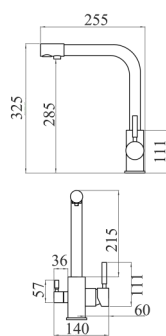

“Square”

PD-CS13

5291840020975

Shower column with shower head and shower mixer

Cartridge 40mm
Μηχανισμός 40mm

“Orange”

PD-CS12

5291840020456

Shower column with mixer extensible round bar

Cartridge 40mm
Μηχανισμός 40mm

3-way mixers

photo	Description	Ref. nr.	Bar code
-------	-------------	----------	----------

Epos
3-way mixer
BLACK MAT FINISH

Ref. nr. PD204-07GB Bar code 5291840021613

Epos
3-way mixer
one for running water
and one for tank water
(hot or cold)

Ref. nr. PD-204-07G Bar code 5291840020395

ALABAMA
3-way mixer
High 32cm long 23cm

Ref. nr. PD101-07H Bar code 5291840014028

Unit: mm
Model: PD101-07H

Kitchen mixers

photo	Description	Ref. nr.	Bar code	
	ZEN Kitchen mixer	HZZD916-04	5291840022351	
	 <p>Technical drawing of the FOSS Kitchen mixer showing dimensions: 220 (width), 186 (height to spout), 100 (height to handle), 96 (height to base), 258 (height to base), 348 (height to base), and 20° (spout angle). Unit: mm. Model: PD901-04.</p>	FOSS Kitchen mixer	PD901-04	5291840020449
	 <p>Technical drawing of the Amanzi Kitchen mixer showing dimensions: 220 (width), 186 (height to spout), 100 (height to handle), 96 (height to base), 258 (height to base), 348 (height to base), and 20° (spout angle). Unit: mm. Model: PD910-04.</p>	Amanzi Kitchen mixer	HZZD910-04	5291840020340
	 <p>Technical drawing of the RECTA SINGLE LEVER KITCHEN MIXER showing dimensions: 250 (width), 270 (height to spout), 278 (height to spout), 28 (height to base), 107 (height to base), and 107 (height to base). Unit: mm. Model: PD612-05.</p>	RECTA SINGLE LEVER KITCHEN MIXER Diameter 35cm 27.5CM	PD512-05	5291840017128