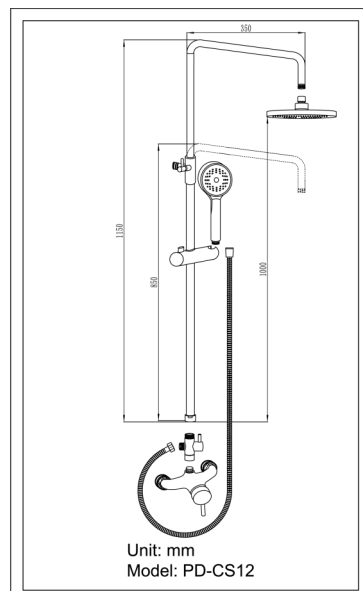

Pluie

photo	Description	Ref. nr.	Bar code
-------	-------------	----------	----------

“Square” “Black mat” PDCS-13B 5291840024515

Shower column extensible, with shower head-Hose 150cm hand shower and wall hang shower support with shower mixer Cartridge 40mm

“Square”

PD-CS13

5291840020975

Shower column with shower head and shower mixer

Cartridge 40mm
Μηχανισμός 40mm

“Orange”

PD-CS12

5291840020456

Shower column with mixer extensible round bar

Cartridge 40mm
Μηχανισμός 40mm

3-way mixers

photo	Description	Ref. nr.	Bar code
-------	-------------	----------	----------

Epos
3-way mixer
BLACK MAT FINISH

Ref. nr. PD204-07GB Bar code 5291840021613

Epos
3-way mixer
one for running water
and one for tank water
(hot or cold)

Ref. nr. PD-204-07G Bar code 5291840020395

ALABAMA
3-way mixer
High 32cm long 23cm

Ref. nr. PD101-07H Bar code 5291840014028

Unit: mm
Model: PD101-07H