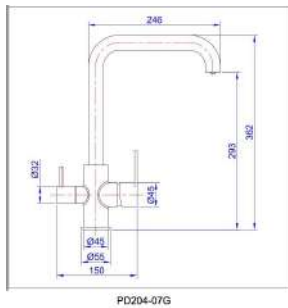

“Square”

PD-CS13

5291840020975

Shower column with shower head and shower mixer

Cartridge 40mm
Μηχανισμός 40mm

“Orange”

PD-CS12

5291840020456

Epos
3-way mixer
one for running water
and one for tank water
(hot or cold)

Ref. nr. PD-204-07G Bar code 5291840020395

ALABAMA
3-way mixer
High 32cm long 23cm

Ref. nr. PD101-07H Bar code 5291840014028

Unit: mm
Model: PD101-07H