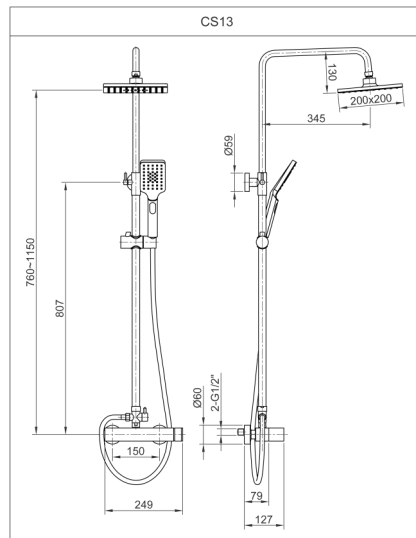

Pluie

photo	Description	Ref. nr.	Bar code
-------	-------------	----------	----------

“Square” “Black mat” PDCS-13B 5291840024515

Shower column extensible, with shower head-Hose 150cm hand shower and wall hang shower support with shower mixer Cartridge 40mm

“Square”

PD-CS13

5291840020975

Shower column with shower head and shower mixer

Cartridge 40mm
Μηχανισμός 40mm

“Orange”

PD-CS12

5291840020456

Epos
3-way mixer
one for running water
and one for tank water
(hot or cold)

Ref. nr. PD-204-07G Bar code 5291840020395

ALABAMA
3-way mixer
High 32cm long 23cm

Ref. nr. PD101-07H Bar code 5291840014028

Unit: mm
Model: PD101-07H

Kitchen mixers

photo	Description	Ref. nr.	Bar code	
	ZEN Kitchen mixer	HZZD916-04	5291840022351	
	 <p>Technical drawing of the FOSS Kitchen mixer showing dimensions: 220 (width), 186 (height to spout), 100 (height to handle), 96 (height to base), 258 (height to base), 348 (height to base), and 20° (spout angle). Unit: mm. Model: PD901-04.</p>	FOSS Kitchen mixer	PD901-04	5291840020449
	 <p>Technical drawing of the Amanzi Kitchen mixer showing dimensions: 220 (width), 186 (height to spout), 100 (height to handle), 96 (height to base), 258 (height to base), 348 (height to base), and 20° (spout angle). Unit: mm. Model: PD910-04.</p>	Amanzi Kitchen mixer	HZZD910-04	5291840020340
	 <p>Technical drawing of the RECTA SINGLE LEVER KITCHEN MIXER showing dimensions: 250 (width), 270 (height to spout), 278 (height to spout), 28 (height to base), 107 (height to base), and 107 (height to base). Unit: mm. Model: PD612-05.</p>	RECTA SINGLE LEVER KITCHEN MIXER Diameter 35cm 27.5CM	PD512-05	5291840017128