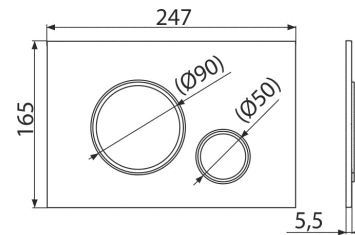

black-matt/chrome-polished finish

FLUSH PLATE FOR PRE-WALL INSTALLATION SYSTEMS

For pre-wall installation systems and concealed WC cisterns

The flush plate thanks to its profile stands out only 5.5 mm above the tiles. Double-acting mechanical flushing

Compatible for all pre-wall installation systems and cisterns for building into solid walls ALCAPLAST

Surface finish: black-matt with antibacterial properties (ensured by the content of silver compounds). Material: plastic