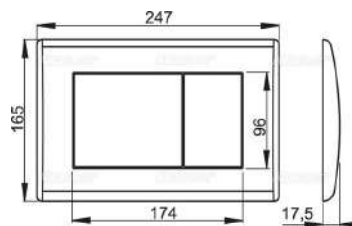

Chrome-polished finish

Flush plate for pre-wall installation system
ΓΙΑ ΕΝΤΟΙΧΙΣΜΕΝΟΥΣ ΜΗΧΑΝΙΣΜΟΥΣ, ΔΙ-
ΠΛΗΣ ΡΟΗΣ ΝΕΡΟΥ, ΓΙΑ ΌΛΟΥΣ ΤΟΥΣ
“ALCA PLAST” ΥΛΙΚΟ: ΠΛΑΣΤΙΚΟ ΣΚΛΗΡΟ