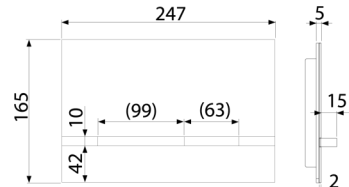

Flush plates FLAT only on order

STRIPE-GL1200 8595580546212

white

Flush plate for pre-wall installation system, metal button, surface glass

STRIPE-GL1204 8595580546205

black

Flush plate for pre-wall installation system, metal button, surface glass