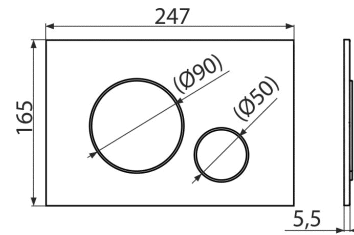

chrome-matt

For pre-wall installation systems and concealed WC cisterns.

The flush plate thanks to its profile stands out only 5.5 mm above the tiles

Double-acting mechanical flushing

Compatible for all pre-wall installation systems and cisterns for building into solid walls Alca

Surface finish: chrome-matt

Material: plastic

NEW!