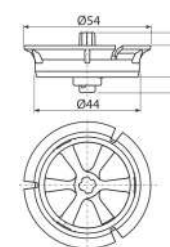

water flow speed regulator

For pre-wall installation systems Alcaplast (except for Slim)

To reduce the flow of water when flushing the toilet
For pre-wall installation systems Alcaplast (except for Slim)
For flush valves A06, A06E, A02, A03, A05, A07, A2000
Four options of regulation the flow rate of water by 5%, 15%, 25% or 35%
Material: polypropylene
EN 14055
Regulator