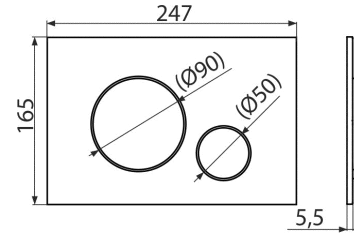

chrome-polished

Flush plate for pre-wall installation systems and concealed WC cisterns. The flush plate thanks to its profile stands out only 5.5 mm above the tiles. Double-acting mechanical flushing. Compatible for all pre-wall installation systems and cisterns for building into solid walls ALCAPLAST

Surface finish: chrome-polished. Material: plastic