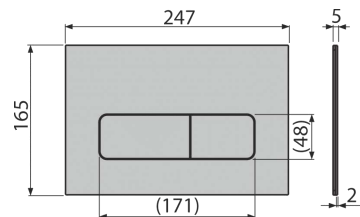

MOON 8595580577476

alunox-matt

Flush plate for pre-wall installation systems, The mechanism is fully integrated into the wall. The flush plate only slightly protrudes above the tiles. Double-acting mechanical flushing. Compatible for all pre-wall installation systems and cisterns for building into solid walls ALCAPLAST. Maintenance with common detergents used in the household for plumbing fixtures and bathroom accessories. Resistant to UV rays and external influences. Precise workmanship with laser technology. Surface finish: alunox-mat, Anti-fingerprint with surface treatment that eliminates fingerprint smudges. Material: anodized aluminum, stainless steel