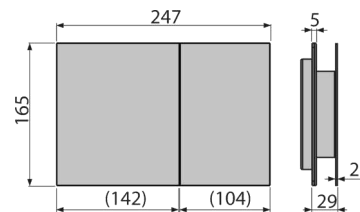

Air 8595580523671

alunox-matt

Flush plate for pre-wall installation systems, Double-acting mechanical flushing
Compatible for all pre-wall installation systems and cisterns for building into solid walls Alca
Maintenance with common detergents used in the household for plumbing fixtures and bathroom accessories. Resistant to UV rays and external influences. Precise workmanship with laser technology
Surface finish: alunox-mat, Anti-fingerprint with surface treatment that eliminates fingerprint smudges
Material: anodized aluminum