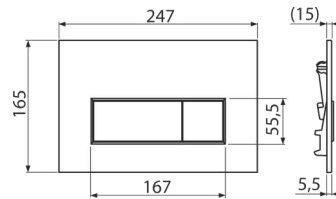

white-matt

Flush plate for pre-wall installation systems

The flush plate thanks to its profile stands out only 5.5 mm above the tiles

Double-acting mechanical flushing

Compatible for all pre-wall installation systems and cisterns for building into solid walls Alca

Surface finish: white-matt with antibacterial properties (ensured by the content of silver compounds)

Material: plastic