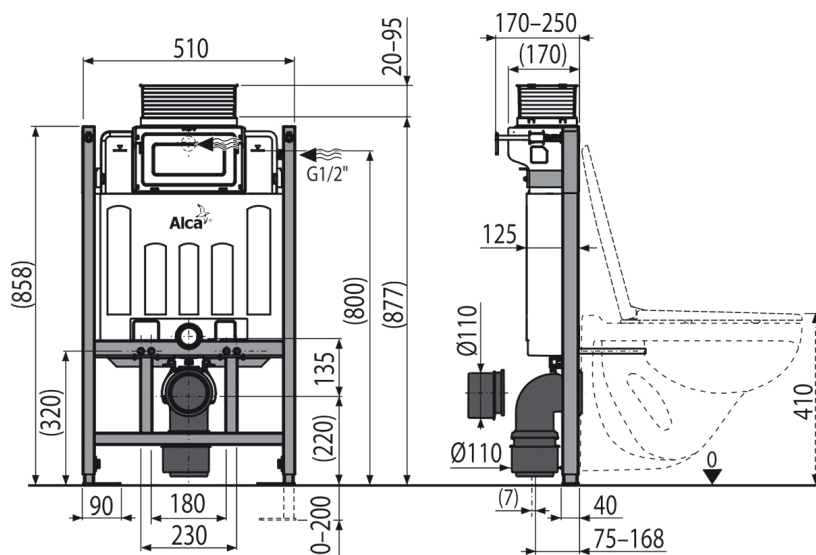

Application

- For wall-hung WC
- For mounting in front of a support wall or in to a plasterboard construction
- For floor thickness 0–200 mm
- For installation of wall-hung WC pans with a connecting pitch of 180 mm or 230 mm