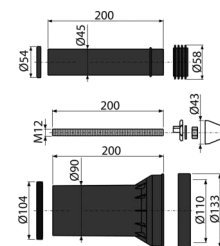

Accessories set

Set for connecting the wall-hung toilet to the module
Compatible with the A100, A101, A102, A115
Packaging –outer box : 15 pcs
size –outer box : 590X390X430 mm
weight–outer box : 11.5 kg