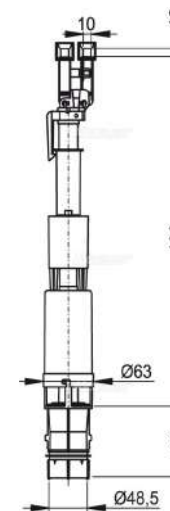

A06 8594045936803

pre-wall flash valve

Curtain for adjusting the amount of flushed water
 Flushing valve for ALCA modules
 Packaging –outer box : 25 pcs
 size –outer box : 590X390X430 mm
 weight–outer box : 7.0 kg

M00020B-ND

A06 Flush Valve outlet seal

A09B 8595580506988

flash valve for pre-wall slim modul

New, more compact design of the flush valve
 Easy installation, setup and maintenance, High reliability
 Compatible with all Slimmoduls
 Interchangeable with previous valve A09A
 Packaging –outer box : 20 pcs
 size –outer box : 590X390X430 mm
 weight–outer box : 6.2 kg