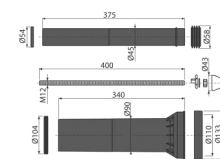

Complete extended accessories to be used with WC's for handicapped

For connecting water and waste to the WC, extended – set
For pre-wall installation systems
Packaging –outer box : 10 pcs
size –outer box : 430X170X170 mm
weight–(piece): 0.97 kg