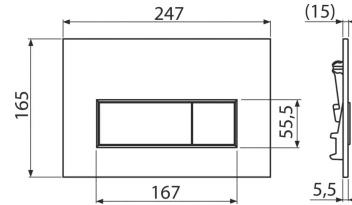

Antibacterial surface treatment of matt flush plates

Dispenser for inserting of WC tablets

- Included with each WC system ALCA *
- Discreet toilet freshener
- Hygienic cleanliness of WC bowl – the ideal solution for rimflow WC bowls
- Easy operation
- Suitable for all types of WC cistern tablets
- Compatible with all older types *

* (with the exception of the Slim and WOOD systems)

TILTING MECHANISM FOR EASIER INSERTION OF WC TABLETS

Compatible with all flush plates THIN, FUN, AIR and MOON in all surface finishes.

M57-G-M 8595580580940

GOLD-mat

Flush plate for pre-wall installation systems
For pre-wall installation systems and concealed WC cisterns.

The flush plate thanks to its profile stands out only 5.5 mm above the tiles

Double-acting mechanical flushing

Compatible for all pre-wall installation systems and cisterns for building into solid walls ALCAPLAST

Surface finish: GOLD-mat

Material: plastic

M57-GM-M 8595580580971

GUN METAL-mat

Flush plate for pre-wall installation systems
For pre-wall installation systems and concealed WC cisterns.

The flush plate thanks to its profile stands out only 5.5 mm above the tiles

Double-acting mechanical flushing

Compatible for all pre-wall installation systems and cisterns for building into solid walls ALCAPLAST

Surface finish: GUN METAL-mat

Material: plastic

M57-N-M 8595580580964

NIKEL -matt

Flush plate for pre-wall installation systems
For pre-wall installation systems and concealed WC cisterns.

The flush plate thanks to its profile stands out only 5.5 mm above the tiles

Double-acting mechanical flushing

Compatible for all pre-wall installation systems and cisterns for building into solid walls ALCAPLAST

Surface finish: NIKEL-mat

Material: plastic

M57-RG-M 8595580580957

RED GOLD-mat