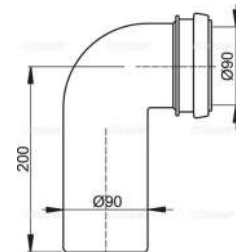

Accessories

alca

M906 8595580501891

Drainage joint set 90/110

To connect a wall-hung WC to vertical waste pipes
 For pre-wall installation systems
 Packaging –outer box : 20 pcs
 size –outer box : 590X390X430 mm
 weight–outer box : 6.7 kg

M908 8595580501907

Drainage joint set 90/90

Waste elbow for A101, A102
 Packaging –outer box : 20 pcs
 size –outer box : 590X390X430 mm
 weight–outer box : 6.9 kg

M968 8595580572211

Elbow waste connector set DN90 Slim