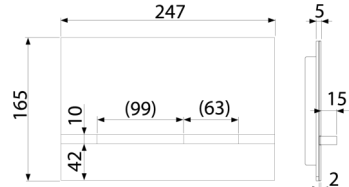

Flush plates FLAT only on order

STRIPE-GL1200 8595580546212

white

Flush plate for pre-wall installation system, metal button, surface glass

STRIPE-GL1204 8595580546205

black

Flush plate for pre-wall installation system, metal button, surface glass