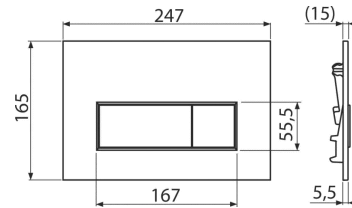

M57-GM-M 8595580580971

GUN METAL-mat

Flush plate for pre-wall installation systems
For pre-wall installation systems and concealed WC cisterns.

The flush plate thanks to its profile stands out only 5.5 mm above the tiles

Double-acting mechanical flushing

Compatible for all pre-wall installation systems and cisterns for building into solid walls ALCAPLAST

Surface finish: GUN METAL-mat

Material: plastic