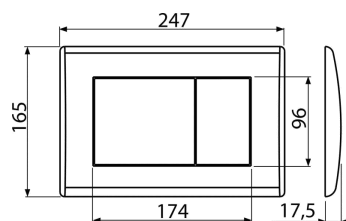

M270

White finish

Flush plate for pre-wall installation system ,white
Double-acting mechanical flushing
Compatible for all pre-wall installation systems and
cisterns for building into solid walls ALCADRAIN
Surface finish: white
Material: plastic