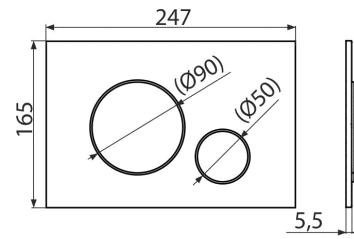

Material: plastic

Flush plates THIN

alca

M670 8595580562663

White-chrome polished finish

FLUSH PLATE FOR PRE-WALL INSTALLATION SYSTEMS, WHITE/CHROME-POLISHED

For pre-wall installation systems and concealed WC cisterns.