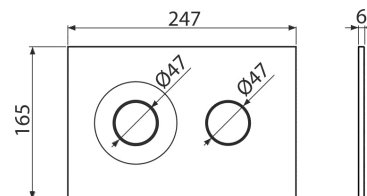

M1978 DOT.DOT 8595580583309

black-matt

Flush plate for pre-wall installation systems,
The flush plate thanks to its profile stands out only 5.5 mm above the tiles
Double-acting mechanical flushing
Compatible for all pre-wall installation systems and cisterns for building into solid walls Alca
Surface finish: black-matt
Material: plastic