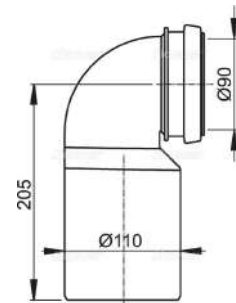

Accessories

alca

M906 8595580501891

Drainage joint set 90/110

To connect a wall-hung WC to vertical waste pipes
For pre-wall installation systems
Packaging –outer box : 20 pcs
size –outer box : 590X390X430 mm
weight–outer box : 6.7 kg