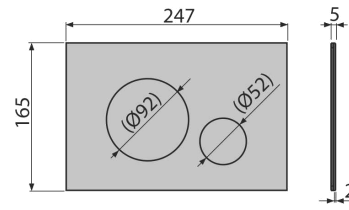

TURN 8595580523527

metal-matt/polish

Turn flush plate
Flush plate for pre-wall installation system. The mechanism is fully integrated into the wall. The flush plate only slightly protrudes above the tiles. Double-acting. Compatible for all pre-wall installation systems and cisterns for building into solid walls ALCAPLAST. Maintenance with common detergents used in the household for plumbing fixtures and bathroom accessories. Resistant to UV rays and external influences. Precise workmanship with laser technology. Surface finish: alunox-mat, Anti-fingerprint with surface treatment that eliminates fingerprint smudges. Material: anodized aluminum, stainless steel