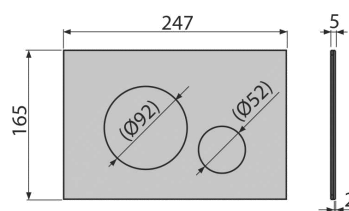

TURN-BRASS 8595580577520

Brass

Flush plate for pre-wall installation systems, The mechanism is fully integrated into the wall. The flush plate only slightly protrudes above the tiles. Double-acting mechanical flushing. Compatible for all pre-wall installation systems and cisterns for building into solid walls ALCAPLAST. Maintenance with common detergents used in the household for plumbing fixtures and bathroom accessories. Resistant to UV rays and external influences. Precise workmanship with laser technology. Surface finish: brass, ANTI-FINGERPRINT modified against finger prints. Material: stainless steel with brass surface finish