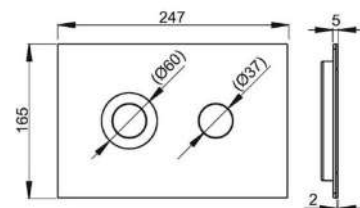

TURN 8595580523527

metal-matt/polish

The mechanism is fully integrated into the wall
The flush plate only slightly protrudes above the tiles
Double-acting mechanical flushing
Compatible for all pre-wall installation systems and cisterns for building into solid walls Alca
Maintenance with common detergents used in the household for plumbing fixtures and bathroom accessories. Resistant to UV rays and external influences
Precise workmanship with laser technology
Surface finish: alunox-mat, Anti-fingerprint with surface treatment that eliminates fingerprint smudges
Material: anodized aluminum, stainless steel