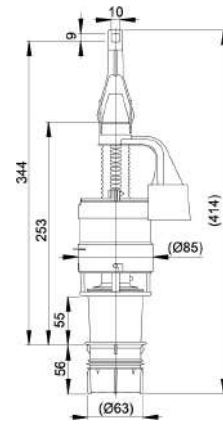

A06 8594045936803

pre-wall flash valve

Curtain for adjusting the amount of flushed water
 Flushing valve for ALCA modules
 Packaging –outer box : 25 pcs
 size –outer box : 590X390X430 mm
 weight–outer box : 7.0 kg