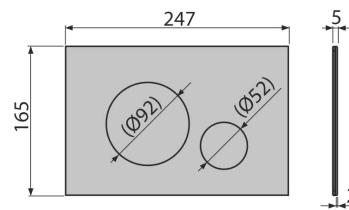

TURN-INOX 8595580531225

inox-semi matt/polished

Flush plate for pre-wall installation systems, The mechanism is fully integrated into the wall. The flush plate only slightly protrudes above the tiles. Double-acting mechanical flushing. Compatible for all pre-wall installation systems and cisterns for building into solid walls ALCAPLAST. Maintenance with common detergents used in the household for plumbing fixtures and bathroom accessories. Resistant to UV rays and external influences. Precise workmanship with laser technology
Surface finish: painted stainless steel, Anti-fingerprint with surface treatment that eliminates fingerprint smudges. Material: stainless steel, painted colorless finish