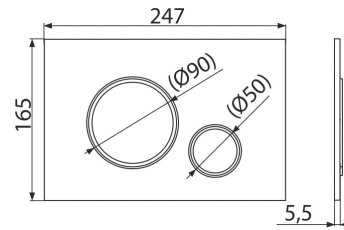

chrome-matt/chrome-polished finish

FLUSH PLATE FOR PRE-WALL INSTALLATION SYSTEMS

The flush plate thanks to its profile stands out only 5.5 mm above the tiles

Double-acting mechanical flushing

Compatible for all pre-wall installation systems and cisterns for building into solid walls ALCAPLAST

Surface finish: chrome-matt. Material: plastic