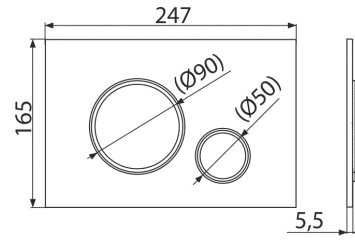

ΥΛΙΚΟ: ΠΛΑΣΤΙΚΟ ΣΚΛΗΡΟ

M770 8595580562618

White-chrome polished finish

FLUSH PLATE FOR PRE-WALL INSTALLATION SYSTEMS, WHITE/CHROME-POLISHED

For pre-wall installation systems and concealed WC cisterns

M772 8595580562632