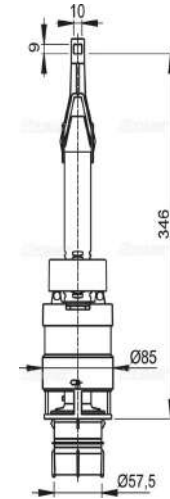

A06 8594045936803

pre-wall flash valve

Curtain for adjusting the amount of flushed water
 Flushing valve for ALCA modules
 Packaging –outer box : 25 pcs
 size –outer box : 590X390X430 mm
 weight–outer box : 7.0 kg

M00020B-ND

A06 Flush Valve outlet seal

A09B 8595580506988

flash valve for pre-wall slim modul

New, more compact design of the flush valve
 Easy installation, setup and maintenance, High reliability
 Compatible with all Slimmoduls
 Interchangeable with previous valve A09A
 Packaging –outer box : 20 pcs
 size –outer box : 590X390X430 mm
 weight–outer box : 6.2 kg