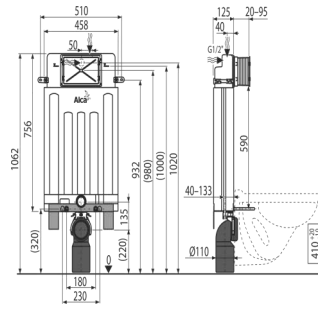

AM100/1000

8595580550448

Pre-wall installation system for building into solid walls

ΚΑΤΑΛΛΗΛΟΣ ΓΙΑ ΤΟΥΒΛΟΤΟΙΧΟΥΣ
ΒΑΘΟΣ ΜΗΧΑΝΙΣΜΟΥ 125cm

Τοιχοποιία/κανονικός 1062X458X125mm