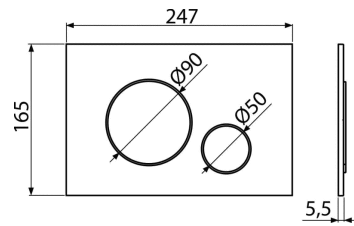

white-matt

Flush plate for pre-wall installation systems and concealed WC cisterns

The flush plate thanks to its profile stands out only 5.5 mm above the tiles

Double-acting mechanical flushing

Compatible for all pre-wall installation systems and cisterns for building into solid walls Alca

Surface finish: white-matt with antibacterial properties (ensured by the content of silver compounds)

Material: plastic