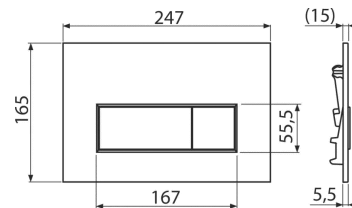

M57-N-M 8595580580964

NIKEL -matt

Flush plate for pre-wall installation systems
For pre-wall installation systems and concealed WC cisterns.

The flush plate thanks to its profile stands out only 5.5 mm above the tiles

Double-acting mechanical flushing

Compatible for all pre-wall installation systems and cisterns for building into solid walls ALCAPLAST

Surface finish: NIKEL-mat

Material: plastic