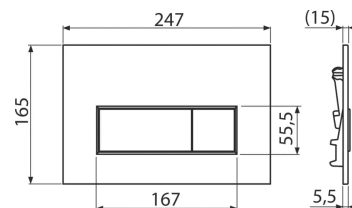

M57-RG-M 8595580580957

RED GOLD-mat

Flush plate for pre-wall installation systems
For pre-wall installation systems and concealed WC cisterns.

The flush plate thanks to its profile stands out only 5.5 mm above the tiles

Double-acting mechanical flushing

Compatible for all pre-wall installation systems and cisterns for building into solid walls ALCAPLAST

Surface finish: RED GOLD-mat

Material: plastic