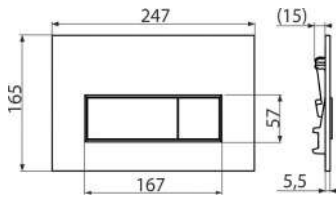

black matt

Flush plate for pre-wall installation systems

The flush plate thanks to its profile stands out only 5.5 mm above the tiles

Double-acting mechanical flushing

Compatible for all pre-wall installation systems and cisterns for building into solid walls Alca

Surface finish: black-matt with antibacterial properties (ensured by the content of silver compounds)

Material: plastic