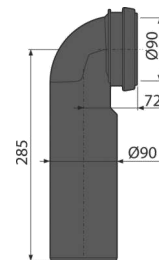

Elbow waste connector set DN90 Slim

To connect a wall-hung WC to vertical waste pipes
For pre-wall installation systems
Material: polyethylene