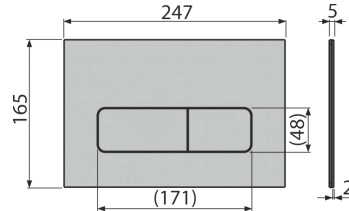

MON-BRASS 8595580577490

Brass

Flush plate for pre-wall installation systems, The mechanism is fully integrated into the wall. The flush plate only slightly protrudes above the tiles. Double-acting mechanical flushing. Compatible for all pre-wall installation systems and cisterns for building into solid walls ALCAPLAST. Maintenance with common detergents used in the household for plumbing fixtures and bathroom accessories. Resistant to UV rays and external influences. Precise workmanship with laser technology
Surface finish: brass, ANTI-FINGERPRINT modified against finger prints. Material: stainless steel with brass surface finish