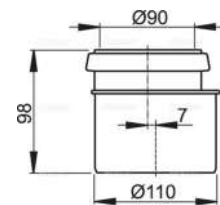

Reduction set 90/110

Transition from Ø90 to Ø110
For pre-wall installation systems
Packaging –outer box : 60 pcs
size –outer box : 590X390X430 mm
weight–outer box : 7.9 kg