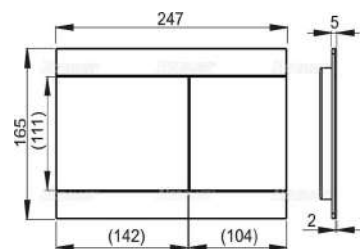

FUN 8595580523534

metal matt

Flush plates ALUNOX THIN Red Dot Award
The mechanism is fully integrated into the wall
The flush plate only slightly protrudes above the tiles
Double-acting mechanical flushing
Compatible for all pre-wall installation systems and cisterns for building into solid walls Alca
Maintenance with common detergents used in the household for plumbing fixtures and bathroom accessories. Resistant to UV rays and external influences
Precise workmanship with laser technology
Surface finish: alunox-mat, Anti-fingerprint with surface treatment that eliminates fingerprint smudges
Material: anodized aluminum