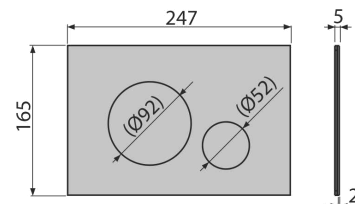

TURN-INOX 8595580531225

Flush plate for pre-wall installation systems, **inox-semi matt/polished**
The mechanism is fully integrated into the wall. The flush plate only slightly protrudes above the tiles. Double-acting mechanical flushing. Compatible for all pre-wall installation systems and cisterns for building into solid walls AL-CAPLAST. Maintenance with common detergents used in the household for plumbing fixtures and bathroom accessories. Resistant to UV rays and external influences. Precise workmanship with laser technology
Surface finish: painted stainless steel, Anti-fingerprint with surface treatment that eliminates fingerprint smudges. Material: stainless steel, painted colorless finish