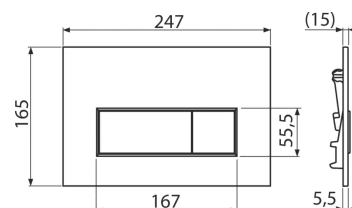

M57-RG-M 8595580580957

RED GOLD-mat

Flush plate for pre-wall installation systems
For pre-wall installation systems and concealed WC cisterns.

The flush plate thanks to its profile stands out only 5.5 mm above the tiles

Double-acting mechanical flushing

Compatible for all pre-wall installation systems and cisterns for building into solid walls ALCAPLAST

Surface finish: RED GOLD-mat

Material: plastic