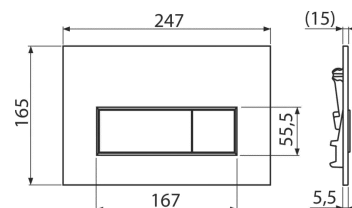

M57-N-M 8595580580964

NIKEL -matt

Flush plate for pre-wall installation systems
For pre-wall installation systems and concealed WC cisterns.

The flush plate thanks to its profile stands out only 5.5 mm above the tiles

Double-acting mechanical flushing

Compatible for all pre-wall installation systems and cisterns for building into solid walls ALCAPLAST

Surface finish: NIKEL-mat

Material: plastic