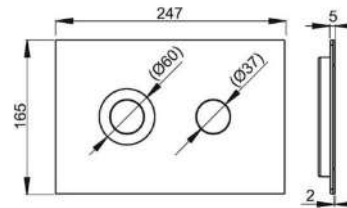

TURN

Turn flush plate

metal-matt/polish

Flush plate for pre-wall installation system