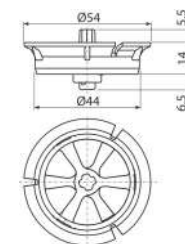

A06 8594045936803

pre-wall flash valve

Curtain for adjusting the amount of flushed water
Flushing valve for ALCA modules
Packaging –outer box : 25 pcs
size –outer box : 590X390X430 mm
weight–outer box : 7.0 kg

M00020B-ND

A06 Flush Valve outlet seal

A09B 8595580506988

flash valve for pre-wall slim modul

New, more compact design of the flush valve
Easy installation, setup and maintenance, High reliability
Compatible with all Slimmoduls
Interchangeable with previous valve A09A
Packaging –outer box : 20 pcs
size –outer box : 590X390X430 mm
weight–outer box : 6.2 kg

MS0023-ND

MS0095-ND

A09B Flush Valve outlet Slim

P115 8595580542085

water flow speed regulator

For pre-wall installation systems Alcaplast (except for Slim)

To reduce the flow of water when flushing the toilet
For pre-wall installation systems Alcaplast (except for Slim)
For flush valves A06, A06E, A02, A03, A05, A07, A2000
Four options of regulation the flow rate of water by 5%, 15%, 25% or 35%
Material: polypropylene
EN 14055
Regulator

M908 8595580501907

Drainage joint set 90/90

Waste elbow for A101, A102
 Packaging –outer box : 20 pcs
 size –outer box : 590X390X430 mm
 weight–outer box : 6.9 kg

M968 8595580572211

Elbow waste connector set DN90 Slim