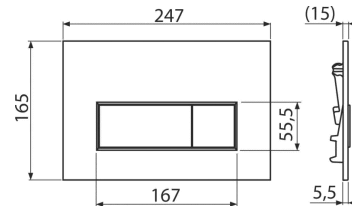

M57-GM-M 8595580580971

GUN METAL-mat

Flush plate for pre-wall installation systems
For pre-wall installation systems and concealed WC cisterns.

The flush plate thanks to its profile stands out only 5.5 mm above the tiles

Double-acting mechanical flushing

Compatible for all pre-wall installation systems and cisterns for building into solid walls ALCAPLAST

Surface finish: GUN METAL-mat

Material: plastic