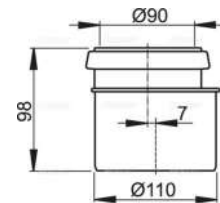

Reduction set 90/110

Transition from Ø90 to Ø110
For pre-wall installation systems
Packaging –outer box : 60 pcs
size –outer box : 590X390X430 mm
weight–outer box : 7.9 kg