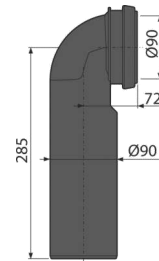

Elbow waste connector set DN90 Slim

To connect a wall-hung WC to vertical waste pipes
For pre-wall installation systems
Material: polyethylene