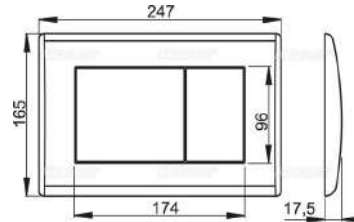

Chrome-polished finish

Flush plate for pre-wall installation system
ΓΙΑ ΕΝΤΟΙΧΙΣΜΕΝΟΥΣ ΜΗΧΑΝΙΣΜΟΥΣ, ΔΙ-
ΠΛΗΣ ΡΟΗΣ ΝΕΡΟΥ, ΓΙΑ ΟΛΟΥΣ ΤΟΥΣ
“ALCA PLAST” ΥΛΙΚΟ: ΠΛΑΣΤΙΚΟ ΣΚΛΗΡΟ