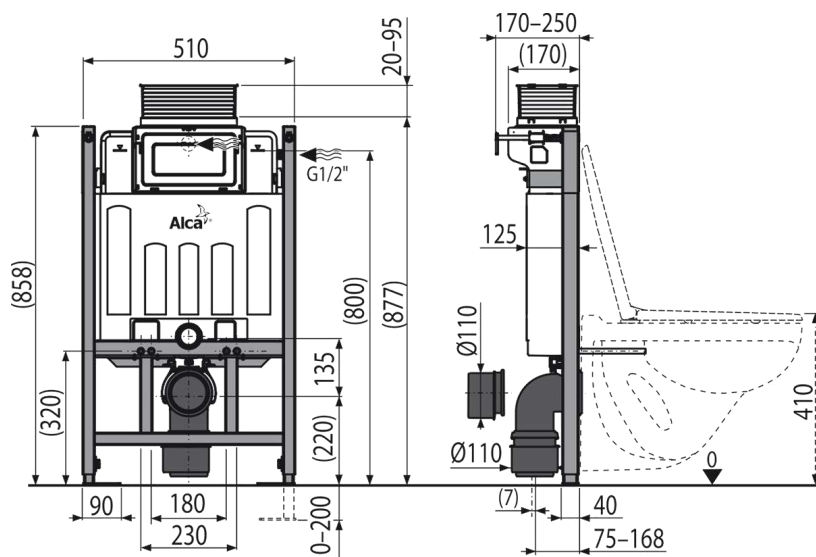

Application

- For wall-hung WC
- For mounting in front of a support wall or in to a plasterboard construction
- For floor thickness 0–200 mm
- For installation of wall-hung WC pans with a connecting pitch of 180 mm or 230 mm