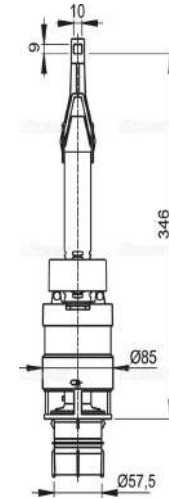

Accessories

alca

A06E 8595580511258

pre-wall ecology Mechanism

For pre-wall installation systems height 1000, 1200 mm. For water-saving flushing 2/4 l
Compatible with pre-wall installation systems A100, A101, A102, A115, A116 with height of 1000, 1200 mm, Dual flush, STOP button to adjust the amount of discharged water, Material: ABS
EN 14055
Valve, Outlet DN60 mm for installation in the cistern

A06 8594045936803

pre-wall flash valve

Curtain for adjusting the amount of flushed water
Flushing valve for ALCA modules
Packaging –outer box : 25 pcs
size –outer box : 590X390X430 mm
weight–outer box : 7.0 kg

M00020B-ND

A06 Flush Valve outlet seal

A09B 8595580506988

flash valve for pre-wall slim modul

New, more compact design of the flush valve
Easy installation, setup and maintenance, High reliability
Compatible with all Slimmoduls
Interchangeable with previous valve A09A
Packaging –outer box : 20 pcs
size –outer box : 590X390X430 mm
weight–outer box : 6.2 kg