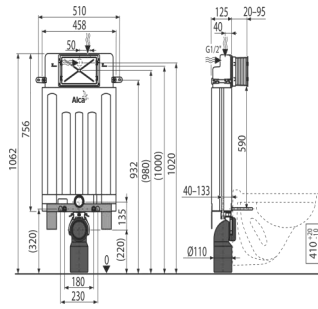

AM100/1000

8595580550448

Pre-wall installation system for building into solid walls

ΚΑΤΑΛΛΗΛΟΣ ΓΙΑ ΤΟΥΒΛΟΤΟΙΧΟΥΣ
ΒΑΘΟΣ ΜΗΧΑΝΙΣΜΟΥ 125cm

Τοιχοποιία/κανονικός 1062X458X125mm