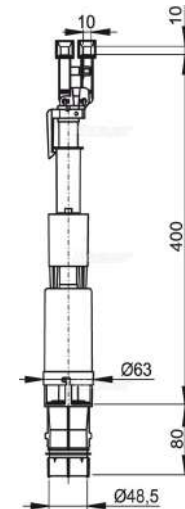

A06 8594045936803

pre-wall flash valve

Curtain for adjusting the amount of flushed water
Flushing valve for ALCA modules
Packaging –outer box : 25 pcs
size –outer box : 590X390X430 mm
weight–outer box : 7.0 kg

M00020B-ND

A06 Flush Valve outlet seal

A09B 8595580506988

flash valve for pre-wall slim modul

New, more compact design of the flush valve
Easy installation, setup and maintenance, High reliability
Compatible with all Slimmoduls
Interchangeable with previous valve A09A
Packaging –outer box : 20 pcs
size –outer box : 590X390X430 mm
weight–outer box : 6.2 kg