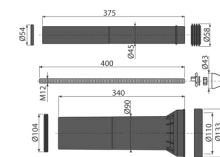

Complete extended accessories to be used with WC's for handicapped

For connecting water and waste to the WC, extended – set
For pre-wall installation systems
Packaging –outer box : 10 pcs
size –outer box : 430X170X170 mm
weight–(piece): 0.97 kg