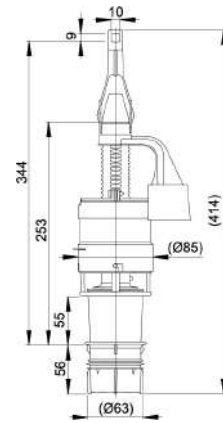

TURN-BRASS 8595580577520

Flush plate for pre-wall installation systems, **brass**
 The mechanism is fully integrated into the wall. The flush plate only slightly protrudes above the tiles. Double-acting mechanical flushing. Compatible for all pre-wall installation systems and cisterns for building into solid walls AL-CAPLAST. Maintenance with common detergents used in the household for plumbing fixtures and bathroom accessories. Resistant to UV rays and external influences. Precise workmanship with laser technology. Surface finish: brass, ANTI-FINGERPRINT modified against finger prints. Material: stainless steel with brass surface finish

A06 8594045936803

pre-wall flash valve

Curtain for adjusting the amount of flushed water
Flushing valve for ALCA modules
Packaging –outer box : 25 pcs
size –outer box : 590X390X430 mm
weight–outer box : 7.0 kg