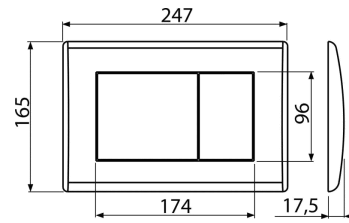

M270

White finish

Flush plate for pre-wall installation system ,white
Double-acting mechanical flushing
Compatible for all pre-wall installation systems and
cisterns for building into solid walls ALCADRAIN
Surface finish: white
Material: plastic