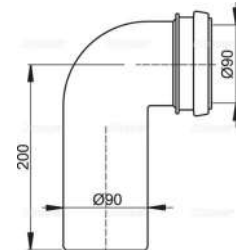

Accessories

alca

M906 8595580501891

Drainage joint set 90/110

To connect a wall-hung WC to vertical waste pipes
 For pre-wall installation systems
 Packaging –outer box : 20 pcs
 size –outer box : 590X390X430 mm
 weight–outer box : 6.7 kg

M908 8595580501907

Drainage joint set 90/90

Waste elbow for A101, A102
 Packaging –outer box : 20 pcs
 size –outer box : 590X390X430 mm
 weight–outer box : 6.9 kg

M968 8595580572211

Elbow waste connector set DN90 Slim