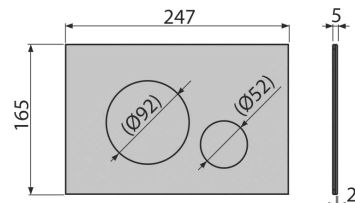

TURN-BRASS 8595580577520

Flush plate for pre-wall installation systems, **brass**
The mechanism is fully integrated into the wall. The flush plate only slightly protrudes above the tiles. Double-acting mechanical flushing. Compatible for all pre-wall installation systems and cisterns for building into solid walls AL-CAPLAST. Maintenance with common detergents used in the household for plumbing fixtures and bathroom accessories. Resistant to UV rays and external influences. Precise workmanship with laser technology. Surface finish: brass, ANTI-FINGERPRINT modified against finger prints. Material: stainless steel with brass surface finish