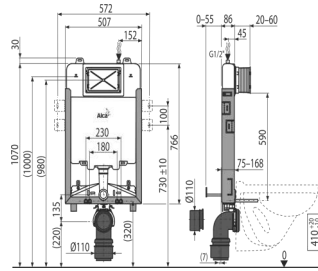

AM115/1000

8595580551292

Slim

Pre-wall installation system for building into solid walls

ΚΑΤΑΛΛΗΛΟΣ ΓΙΑ ΑΝΑΚΑΙΝΙΣΕΙΣ
ΒΑΘΟΣ ΜΗΧΑΝΙΣΜΟΥ 86mm

Τοιχοποιία /Λεπτός 1070X507X86mm (SLIM)

Για κρεμαστό αποχωρητήριο / Wall hung