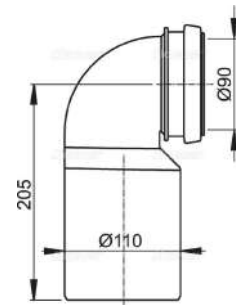

A06 8594045936803

pre-wall flash valve

Curtain for adjusting the amount of flushed water
Flushing valve for ALCA modules
Packaging –outer box : 25 pcs
size –outer box : 590X390X430 mm
weight–outer box : 7.0 kg

M00020B-ND

A06 Flush Valve outlet seal

A09B 8595580506988

flash valve for pre-wall slim modul

New, more compact design of the flush valve
Easy installation, setup and maintenance, High reliability
Compatible with all Slimmoduls
Interchangeable with previous valve A09A
Packaging –outer box : 20 pcs
size –outer box : 590X390X430 mm
weight–outer box : 6.2 kg

MS0023-ND

MS0095-ND

A09B Flush Valve outlet Slim

P115 8595580542085

water flow speed regulator

For pre-wall installation systems Alcaplast (except for Slim)

To reduce the flow of water when flushing the toilet
For pre-wall installation systems Alcaplast (except for Slim)
For flush valves A06, A06E, A02, A03, A05, A07, A2000
Four options of regulation the flow rate of water by 5%, 15%, 25% or 35%
Material: polypropylene
EN 14055
Regulator

M908 8595580501907

Drainage joint set 90/90

Waste elbow for A101, A102
 Packaging –outer box : 20 pcs
 size –outer box : 590X390X430 mm
 weight–outer box : 6.9 kg

M968 8595580572211

Elbow waste connector set DN90 Slim