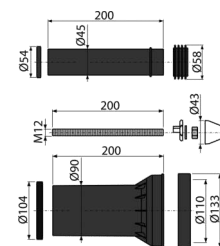

M9000 8595580503963

Complete extended accessories to be used with WC's for handicapped

For connecting water and waste to the WC, extended – set
 For pre-wall installation systems
 Packaging –outer box : 10 pcs
 size –outer box : 430X170X170 mm
 weight–(piece): 0.97 kg

M900 8595580514266

Accessories set

Set for connecting the wall-hung toilet to the module
 Compatible with the A100, A101, A102, A115
 Packaging –outer box : 15 pcs
 size –outer box : 590X390X430 mm
 weight–outer box : 11.5 kg