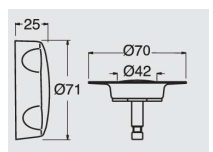

Εξαρτήματα για σίγμα μπάνιου
Μοχλός-Μήλο νίκελ
Τάππος άσπρο
Ταππος χρυσός