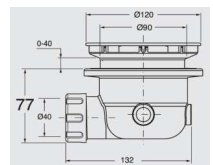

1. **AD300**
   Connection for pipe fitting
   • High flow rate widely over the requirements of the European standards.
   • Considerable size reduction without compromising the flow rate