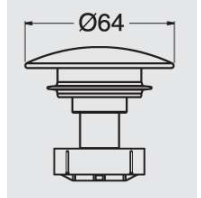

WR001

Up&Down plug 64mm
Plug plastic Up&Down for WA334