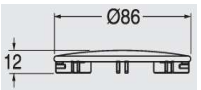

RI037

ABC plug 90mm-AD 200