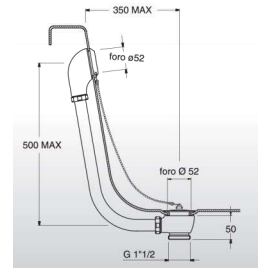

1. **AD200**
   Connection for pipe fitting
   • New drainage for shower plate, and completely inspectable.
   • 40—diameter of the shower plate hole 1' 1/2 –plug 86mm