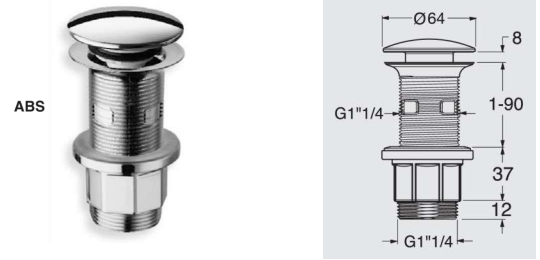

### WA334

Up & down Universal waste

- A single article and the greatest ease of installation for a universal product to be fitted on any kind of washbasin: with or without overflow, in porcelain, glass or steel, inset, supported or suspended on a counter.
- Exclusive 1 1/4" pop up waste made of extremely durable thermoplastic material comes in one version only 100 mm high, can be cut to size in accordance with the heights set out below:
- Outlet holes for overflow to be simply punched out or cut out.
- Can be cut to the desired height by simply cutting the waste with a hacksaw along the markings.

### UD390 H.60mm 25-49mm

UP & DOWN Brass pop up waste with overflow

- Exclusive mechanism tested at 1,000,000 cycles, Made of extremely durable thermoplastic material and controlled by a stainless steel spring to return it to the open position. In the closed position, it becomes watertight by means of a lip seal thanks to the force of gravity.
- To allow for proper maintenance and cleaning the drain, the entire mechanism can be easily inspected, sliding the plug out of the pop up waste.

### WA420

Up & down Universal waste white

- A single article and the greatest ease of installation for a universal product to be fitted on any kind of washbasin: with or without overflow, in porcelain, glass or steel, inset, supported or suspended on a counter.
- Exclusive 1 1/4" pop up waste made of extremely durable thermoplastic material comes in one version only 100 mm high, can be cut to size in accordance with the heights set out below:
- Outlet holes for overflow to be simply punched out or cut out.
- Can be cut to the desired height by simply cutting the waste with a hacksaw along the markings.