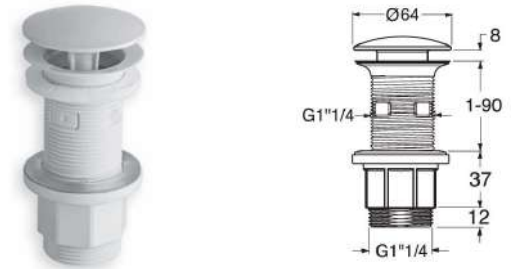

### WA334

Up & down Universal waste

- A single article and the greatest ease of installation for a universal product to be fitted on any kind of washbasin: with or without overflow, in porcelain, glass or steel, inset, supported or suspended on a counter.
- Exclusive 1 1/4" pop up waste made of extremely durable thermoplastic material comes in one version only 100 mm high, can be cut to size in accordance with the heights set out below:
- Outlet holes for overflow to be simply punched out or cut out.
- Can be cut to the desired height by simply cutting the waste with a hacksaw along the markings.

### UD390 H.60mm 25-49mm

UP & DOWN Brass pop up waste with overflow

- Exclusive mechanism tested at 1,000,000 cycles, Made of extremely durable thermoplastic material and controlled by a stainless steel spring to return it to the open position. In the closed position, it becomes watertight by means of a lip seal thanks to the force of gravity.
- To allow for proper maintenance and cleaning the drain, the entire mechanism can be easily inspected, sliding the plug out of the pop up waste.

### WA420

Up & down Universal waste white

- A single article and the greatest ease of installation for a universal product to be fitted on any kind of washbasin: with or without overflow, in porcelain, glass or steel, inset, supported or suspended on a counter.
- Exclusive 1 1/4" pop up waste made of extremely durable thermoplastic material comes in one version only 100 mm high, can be cut to size in accordance with the heights set out below:
- Outlet holes for overflow to be simply punched out or cut out.
- Can be cut to the desired height by simply cutting the waste with a hacksaw along the markings.