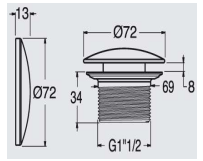

### PP610

Flex pipe s/steel  
32mm length 500mm

**U2A1100S51** Pop up waste U2 CM.90 KT11

- VIA** chrome only to order  
 Brass bath tub waste  
 • with plug and chain “at sight”

- AD200**  
 Connection for pipe fitting  
 • New drainage for shower plate, and completely inspectable.  
 • 40—diameter of the shower plate hole 1' 1/2 –plug 86mm

Notevole riduzione dell'ingombro senza pregiudicare la capacità di scarico  
 Considerable size reduction without compromising the flow rate

- RI19751**  
 Plug Up&Down plastic for U2 Bath pop up waste

- RI005**  
 Brass plug  
 • Ø 42mm.

Εξαρτήματα για σίγμα μπάνιου  
 Μοχλός-Μήλο νίκελ  
 Τάππος άσπρο  
 Ταππος χρυσός

**KT11**

ABC cover ring 72mm for Up&Down +ABC plug  
72 mmUp&Down + PA Waste 1"1/2

**WR001**