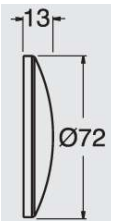

### PP610

Flex pipe s/steel  
32mm length 500mm

**U2A1100S51** Pop up waste U2 CM.90 KT11

- VIA** chrome only to order  
 Brass bath tub waste  
 • with plug and chain “at sight”

- AD200**  
 Connection for pipe fitting  
 • New drainage for shower plate, and completely inspectable.  
 • 40—diameter of the shower plate hole 1' 1/2 –plug 86mm

Up&Down plug 64mm  
Plug plastic Up&Down for WA334

**WR003**

Free flow plug 72 mm  
Free flow plastic plug fro WA334

**RI071**

UP & DOWN Brass plug 64 mm  
Metal Plug Up&Down U2 Bath pop up waste

**AC352**

Bushing for board H. 11-20 mm

**RI037**

ABC plug 90mm-AD 200

**RI189**

Brass cover ring 72mm for Up&Down

**RI099**

ABC cover ring 72mm for Up&Down

**RI285S**

Ceramic Plug 72mm Up & Down

 SILFRA

BATHROOM TECH