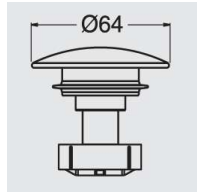

### PP610

Flex pipe s/steel  
32mm length 500mm

**U2A1100S51** Pop up waste U2 CM.90 KT11

- VIA** chrome only to order  
 Brass bath tub waste  
 • with plug and chain “at sight”

- AD200**  
 Connection for pipe fitting  
 • New drainage for shower plate, and completely inspectable.  
 • 40—diameter of the shower plate hole 1' 1/2 –plug 86mm

Up&Down plug 64mm  
Plug plastic Up&Down for WA334

**WR003**

Free flow plug 72 mm  
Free flow plastic plug fro WA334

**RI071**

UP & DOWN Brass plug 64 mm  
Metal Plug Up&Down U2 Bath pop up waste

**AC352**