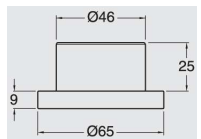

AC352

Bushing for board H. 11-20 mm