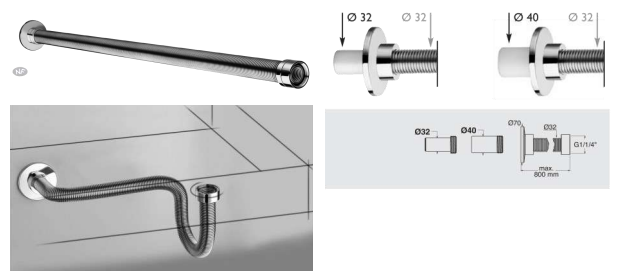

### UD390 H.60mm 25-49mm

UP & DOWN Brass pop up waste with overflow

- Exclusive mechanism tested at 1,000,000 cycles, Made of extremely durable thermoplastic material and controlled by a stainless steel spring to return it to the open position. In the closed position, it becomes watertight by means of a lip seal thanks to the force of gravity.
- To allow for proper maintenance and cleaning the drain, the entire mechanism can be easily inspected, sliding the plug out of the pop up waste.

### WA420

Up & down Universal waste white

- A single article and the greatest ease of installation for a universal product to be fitted on any kind of washbasin: with or without overflow, in porcelain, glass or steel, inset, supported or suspended on a counter.
- Exclusive 1 1/4" pop up waste made of extremely durable thermoplastic material comes in one version only 100 mm high, can be cut to size in accordance with the heights set out below:
- Outlet holes for overflow to be simply punched out or cut out.
- Can be cut to the desired height by simply cutting the waste with a hacksaw along the markings.

### PP610

Flex pipe s/steel  
32mm length 500mm

**U2A1100S51** Pop up waste U2 CM.90 KT11

- VIA** chrome only to order  
 Brass bath tub waste  
 • with plug and chain “at sight”

- AD200**  
 Connection for pipe fitting  
 • New drainage for shower plate, and completely inspectable.  
 • 40—diameter of the shower plate hole 1' 1/2 –plug 86mm

Notevole riduzione dell'ingombro senza pregiudicare la capacità di scarico  
 Considerable size reduction without compromising the flow rate

- AD300**  
 Connection for pipe fitting  
 • High flow rate widely over the requirements of the European standards.  
 • Considerable size reduction without compromising the flow rate