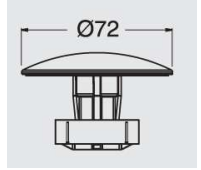

WR003

Free flow plug 72 mm
Free flow plastic plug fro WA334