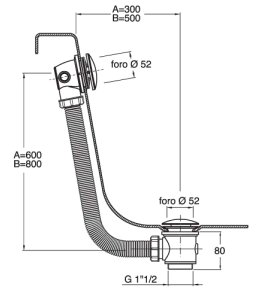

U2A1100S51 Pop up waste U2 CM.90 KT11

1. **VIA** chrome only to order
   Brass bath tub waste
   • with plug and chain “at sight”