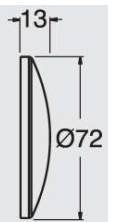

### PP610

Flex pipe s/steel  
32mm length 500mm

**U2A1100S51** Pop up waste U2 CM.90 KT11

- VIA** chrome only to order  
 Brass bath tub waste  
 • with plug and chain “at sight”

- AD200**  
 Connection for pipe fitting  
 • New drainage for shower plate, and completely inspectable.  
 • 40—diameter of the shower plate hole 1' 1/2 –plug 86mm

Up&Down plug 64mm  
Plug plastic Up&Down for WA334

**WR003**

Free flow plug 72 mm  
Free flow plastic plug fro WA334

**RI071**

UP & DOWN Brass plug 64 mm  
Metal Plug Up&Down U2 Bath pop up waste

**AC352**

Bushing for board H. 11-20 mm

**RI037**

ABC plug 90mm-AD 200

**RI189**

Brass cover ring 72mm for Up&Down

**RI099**

ABC cover ring 72mm for Up&Down

**RI285S**

Ceramic Plug 72mm Up & Down

 SILFRA

BATHROOM TECH