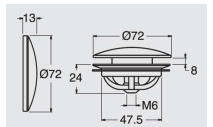

1. **RI19751**
   Plug Up&Down plastic for U2 Bath pop up waste

1. **RI005**
   Brass plug
   • Ø 42mm.