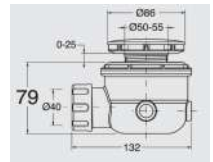

1. **AD200**
   Connection for pipe fitting
   • New drainage for shower plate, and completely inspectable.
   • 40—diameter of the shower plate hole 1' 1/2 –plug 86mm