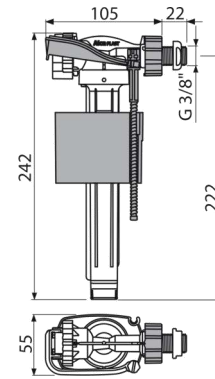

S1542-ND

Click clack mechanism

AC392/A504CKM/A507CKM

alca shop.

A160P-3/8

8595580566746

Side inlet fill valve metal thread for plastic prewall wc cisterns

For plastic cisterns and pre-wall installation systems, For replacement, For installation on the side of the cistern. Acoustic group I <20 dB. Working range 0,05 – 1,6 MPa Recommended operating pressure 0,5 – 0,8 MPa. Thread diameter 3/8 ". Compatible with pre-wall installation systems Alcaplast range A, Metal thread length 22 mm, Built-in filter to trap dirt, Smooth closing without any shocks, Adjustable water level, Low sensitivity to the changing pressure in the water main.

A160UNI

8595580570644

Universal valve for plastic and ceramic flushing cisterns includes 3/8 and 1/2 inch metal thread

Universal valve for plastic and ceramic flushing cisterns For replacement For installation on the side of the cistern For pre-wall installation systems

A18-3/8"

8594045931631

A18-1/2"

8594045931624

Bottom inlet fill valve metal thread

For ceramic flushing cistern, For replacement To install into the bottom of the cistern Metal thread length 39 mm, Built-in filter to trap dirt Smooth closing without any shocks, Adjustable water level Low sensitivity to the changing pressure in the water main The design allows optimum height adjustment of the valve according to the height of the cistern, Material: ABS Acoustic group II <30 dB Working range 0,05 – 0,8 MPa Recommended operating pressure 0,5 – 0,8 MPa Height adjustment range 265 – 345 mm Thread diameter 3/8 ", 1/2", Norms EN 14124