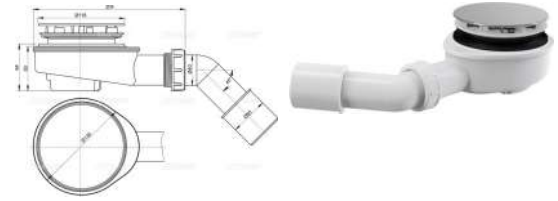

alca

Plumbing SYSTEMS

6 April 2023

A491CR 8595580523749

Shower waste set chrome 90mm stainless steel grid Flow rate 37,2L 1/min. Ø90

To drain the water from the shower trays. For shower trays with a drain outlet Ø90 mm. For shower trays without overflow
Self-cleaning design of trap. Fully cleanable up to the waste pipe, Reduced installation height 65 mm. Direct connection to HT (after cutting)
Simple fitting of the waste and trap covers. Material: polypropylene, thermally and chemically resistant, longitudinally welded
•Flowrate: 37,2 l/min. Thermal resistance: 95. °C Odour trap: 30 mm EN 274

A47CR-60 8594045930221

Shower waste and trap chrome 60mm stainless steel grid Flow rate 49L 1/min.

•To drain the water from the shower trays •For shower trays without overflow •For shower trays with a drain outlet Ø60 mm
•Material: polypropylene, thermally and chemically resistant, longitudinally welded •Waste can be connected using elbow A52 •Self-cleaning design of trap •Building height 79 mm •Removable basket for debris
•Flowrate: 49 l/min •Thermal resistance: 95 °C •Odour trap: 50 mm EN 274

A48 8594045930603

Shower waste and trap with stainless steel grid chrome Flow rate 43L 1/min. Ø90

•To drain the water from the shower trays •For shower trays without overflow •For shower trays with a drain outlet Ø90 mm
•Material: polypropylene, thermally and chemically resistant, longitudinally welded •Waste can be connected using elbow A52 •Fully cleanable up to the waste pipe •Building height 84 mm
•Flowrate: 43 l/min •Thermal resistance: 95 °C •Odour trap: 50 mm EN 274