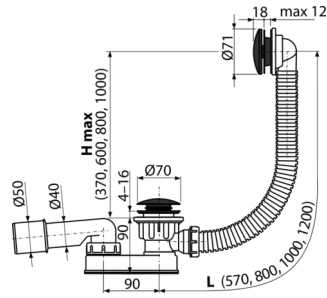

A507BLACK 8595580558697

bath click/clack waste and trap, black-matt

Odour trap: 43 mm, Flow rate: 48,6 l/min, Overflow flow rate: 42 l/min, Resistance of odour trap against the pressure: 588 Pa, Thermal resistance: 95 °C

Bath waste and overflow system, Wet odour trap with swivel elbow, Closing waste by CLICK/CLACK, Overflow flexi pipe, Reduced installation height, The length of the bathtub trap 57 cm, Color: black-matt, Material: metal with black-matt finish, Easy clean trap – thanks to completely removable waste outlet EN 274