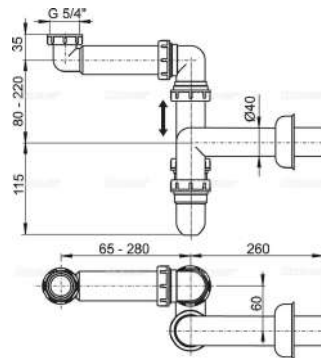

alca

Plumbing SYSTEMS

6 April 2023

A491CR 8595580523749

Shower waste set chrome 90mm stainless steel grid Flow rate 37,2L 1/min. Ø90

To drain the water from the shower trays. For shower trays with a drain outlet Ø90 mm. For shower trays without overflow
Self-cleaning design of trap. Fully cleanable up to the waste pipe, Reduced installation height 65 mm. Direct connection to HT (after cutting)
Simple fitting of the waste and trap covers. Material: polypropylene, thermally and chemically resistant, longitudinally welded
•Flowrate: 37,2 l/min. Thermal resistance: 95. °C Odour trap: 30 mm EN 274

A504KM

**Plug kit
S0986-ND+S0513-ND+S1015-ND**

A434 8595580503086

space-saving wash-basin trap with coupling nut 5/4"

For wash-basin To save space under the wash-basin

Odour trap 64 mm, Flow rate 60 l/min,

Thermal resistance 95 °C

Connection to waste pipe Ø40 mm

Material: polypropylene

Wash-basin click/clack waste

alca

A392C 8595580561543

Wash-basin click/clack waste 5/4", metal, big plug with overflow
Long life CLICK/CLACK mechanism
Material: chrome-plated brass
Highly resistant to mechanical damage
Thread for connection to wash-basin trap 5/4"
Easy clean trap – thanks to completely removable waste outlet thread 5/4"

A392B 8595580539351

wash-basin click/clack waste 5/4" metal with overflow, big white plug
For wash-basin with overflow
Thread 5/4 - "
Thread for connection to wash-basin trap 5/4"
The surface is resistant to mechanical damage
Long life CLICK/CLACK mechanism
Material: chrome-plated brass