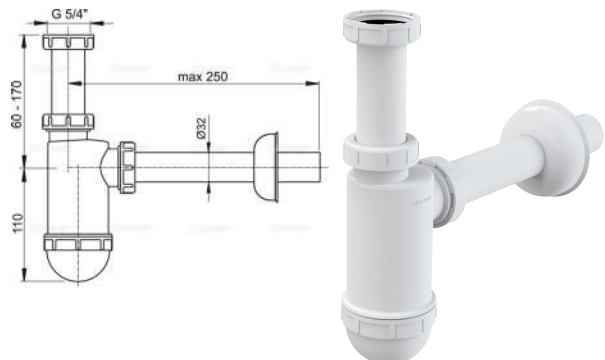

Wash-basin trap Ø32 with coupling nut 5/4"

For wash-basin
Connection to waste pipe Ø32 mm
polypropylene
Flow rate - 38 l/min, Thermal resistance - 95 °C,
Odour trap -58mm
EN 274