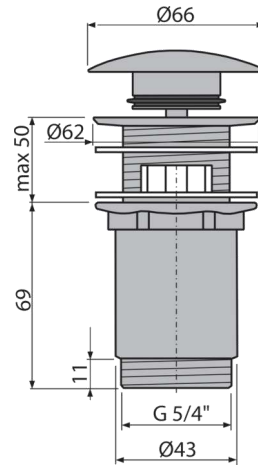

Thermal resistance 95 °C

Connection to waste pipe Ø40 mm

Material: polypropylene

Wash-basin click/clack waste

alca

A392C 8595580561543

Wash-basin click/clack waste 5/4", metal, big plug with overflow
Long life CLICK/CLACK mechanism
Material: chrome-plated brass
Highly resistant to mechanical damage
Thread for connection to wash-basin trap 5/4"
Easy clean trap – thanks to completely removable waste outlet thread 5/4"

A392B 8595580539351

wash-basin click/clack waste 5/4" metal with overflow, big white plug
For wash-basin with overflow
Thread 5/4 - "
Thread for connection to wash-basin trap 5/4"
The surface is resistant to mechanical damage
Long life CLICK/CLACK mechanism
Material: chrome-plated brass