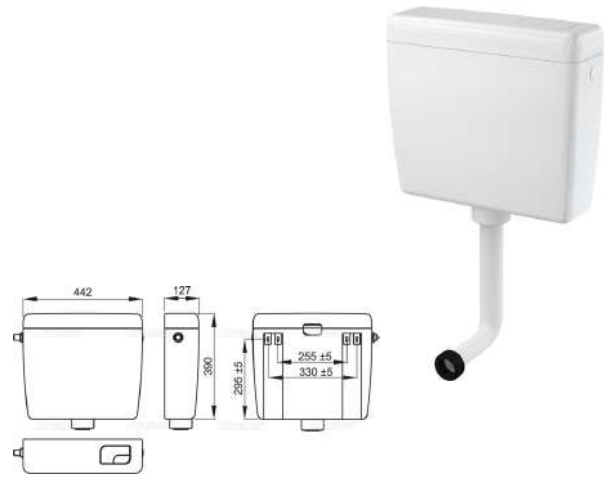

A93-3/8" 8595580501280

Universal WC cistern ALCA UNI DUAL

For installation on plaster
For mounting as high, medium and low-lying
The cistern is isolated against condensation, Water supply from left / right
Universal brackets with their spacing and shape are consistent with existing tanks
Volume 8 l with a large variety of settings for the flushing water volume
Flushing DUAL 3/6 l, Water saving setting
Design solution ensures the comfort when flushing even for children and handicapped people, Material: ABS
Functional requirements class I
Big flush 5,5 – 8 l, Small flush 2,5 – 3,5 l
The default setting of large flush 6 – l, The default setting of small flush 3 – l
When installed in a high rise position the tank is functional only with the big flush 6-8 l
Acoustic group II <30 dB, Working range 0,05 – 0,8 MPa
Recommended operating pressure 0,5 – 0,8 MPa
EN 14124, EN 14055

A52 8594045930696

ELBOW 45°

For shower wastes and traps
For bath wastes and traps in combination with A53 6/4 "
Connection to waste pipe Ø40/50 mm
Material: ABS