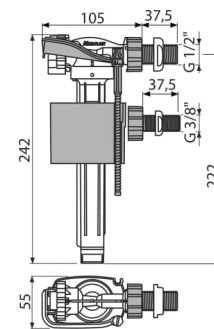

S1542-ND

Click clack mechanism

AC392/A504CKM/A507CKM

alca shop.

A160P-3/8

8595580566746

Side inlet fill valve metal thread for plastic prewall wc cisterns

For plastic cisterns and pre-wall installation systems, For replacement, For installation on the side of the cistern. Acoustic group I <20 dB. Working range 0,05 – 1,6 MPa Recommended operating pressure 0,5 – 0,8 MPa. Thread diameter 3/8 ". Compatible with pre-wall installation systems Alcaplast range A, Metal thread length 22 mm, Built-in filter to trap dirt, Smooth closing without any shocks, Adjustable water level, Low sensitivity to the changing pressure in the water main.

A160UNI

8595580570644

Universal valve for plastic and ceramic flushing cisterns includes 3/8 and 1/2 inch metal thread

Universal valve for plastic and ceramic flushing cisterns For replacement For installation on the side of the cistern For pre-wall installation systems

A08A

8595580532772

Flush valve with DUAL control button

For ceramic flushing cistern. For replacement, The design allows optimum height adjustment of the valve according to the height of the cistern, DUAL flush mechanism 3/6 l, STOP button to adjust the amount of discharged water, Option of the setting the button off the axis of the valve DUAL button chrome, Material: ABS Height adjustment range 315 – 450 mm, Functional requirements class I Flush volume of single flushes is determined by the size and the volume of the tank, Norms EN 14055