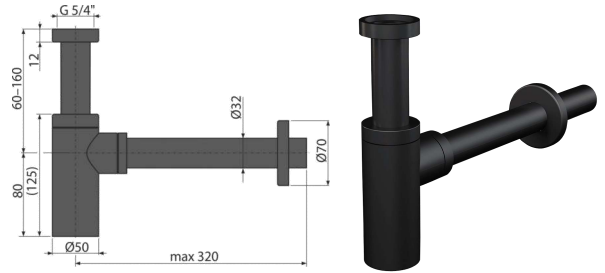

A400BLACK 8595580558673

Wash-basin trap design dn32, black-matt

For wash-basin
Customs code: 74182000
Odour trap 50 mm
Flow rate: 30 l/min
Connection to waste pipe Ø32 mm, High scratch resistance, Color: black-matt, Material: chrom-plated brass with black-matt finish
EN 274