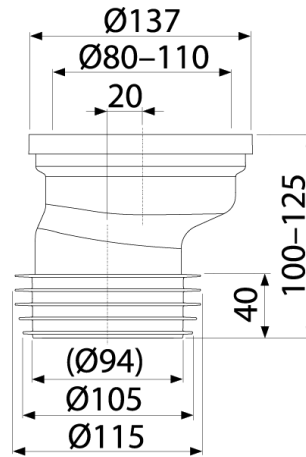

alca

Plumbing SYSTEMS

6 April 2023

A491CR 8595580523749

Shower waste set chrome 90mm stainless steel grid Flow rate 37,2L 1/min. Ø90

To drain the water from the shower trays. For shower trays with a drain outlet Ø90 mm. For shower trays without overflow
Self-cleaning design of trap. Fully cleanable up to the waste pipe, Reduced installation height 65 mm. Direct connection to HT (after cutting)
Simple fitting of the waste and trap covers. Material: polypropylene, thermally and chemically resistant, longitudinally welded
•Flowrate: 37,2 l/min. Thermal resistance: 95. °C Odour trap: 30 mm EN 274

A48 8594045930603

Shower waste and trap with stainless steel grid chrome Flow rate 43L 1/min. Ø90

•To drain the water from the shower trays •For shower trays without overflow •For shower trays with a drain outlet Ø90 mm
•Material: polypropylene, thermally and chemically resistant, longitudinally welded •Waste can be connected using elbow A52 •Fully cleanable up to the waste pipe •Building height 84 mm
•Flowrate: 43 l/min •Thermal resistance: 95 °C •Odour trap: 50 mm EN 274

A49CR 8594045930627

Shower waste and trap with stainless steel grid chrome Flow rate 43L 1/min.

•To drain the water from the shower trays •For shower trays without overflow •For shower trays with a drain outlet Ø90 mm
•Material: polypropylene, thermally and chemically resistant, longitudinally welded •Waste can be connected using elbow A52 •Fully cleanable up to the waste pipe •Building height 84 mm
•Flowrate: 43 l/min •Thermal resistance: 95 °C •Odour trap: 50 mm EN 274

A991-20 8595580542085

WC connectors eccentric 20 mm

For connecting the toilet to the sewage pipe – diameter 110 mm
 Material soft PVC
 Packaging – bag : 1 pcs
 size – bag : 140×150×125 mm
 weight – bag: 0.213 kg