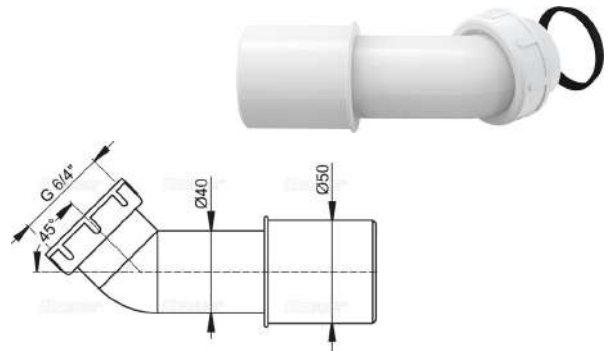

A93-3/8" 8595580501280

Universal WC cistern ALCA UNI DUAL

For installation on plaster
For mounting as high, medium and low-lying
The cistern is isolated against condensation, Water supply from left / right
Universal brackets with their spacing and shape are consistent with existing tanks
Volume 8 l with a large variety of settings for the flushing water volume
Flushing DUAL 3/6 l, Water saving setting
Design solution ensures the comfort when flushing even for children and handicapped people, Material: ABS
Functional requirements class I
Big flush 5,5 – 8 l, Small flush 2,5 – 3,5 l
The default setting of large flush 6 – l, The default setting of small flush 3 – l
When installed in a high rise position the tank is functional only with the big flush 6-8 l
Acoustic group II <30 dB, Working range 0,05 – 0,8 MPa
Recommended operating pressure 0,5 – 0,8 MPa
EN 14124, EN 14055

A52 8594045930696

ELBOW 45°

For shower wastes and traps
For bath wastes and traps in combination with A53 6/4 "
Connection to waste pipe Ø40/50 mm
Material: ABS

P148Z 8595580544973

Double connectors
G1"/ 17-23mm
with return valve

APS2 8594045933703

External washing machine trap white
to connect the washing machine or dishwasher

M956 Flexible waste pipe holder