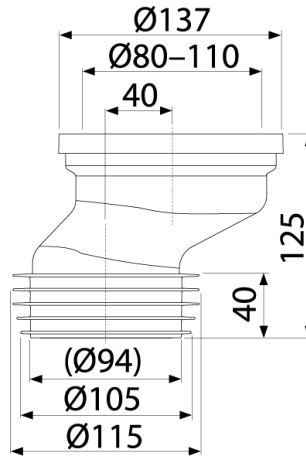

alca

Plumbing SYSTEMS

6 April 2023

A491CR 8595580523749

Shower waste set chrome 90mm stainless steel grid Flow rate 37,2L 1/min. Ø90

To drain the water from the shower trays. For shower trays with a drain outlet Ø90 mm. For shower trays without overflow
Self-cleaning design of trap. Fully cleanable up to the waste pipe, Reduced installation height 65 mm. Direct connection to HT (after cutting)
Simple fitting of the waste and trap covers. Material: polypropylene, thermally and chemically resistant, longitudinally welded
•Flowrate: 37,2 l/min. Thermal resistance: 95. °C Odour trap: 30 mm EN 274

A49CR 8594045930627

Shower waste and trap with stainless steel grid chrome Flow rate 43L 1/min.

•To drain the water from the shower trays •For shower trays without overflow •For shower trays with a drain outlet Ø90 mm
•Material: polypropylene, thermally and chemically resistant, longitudinally welded •Waste can be connected using elbow A52 •Fully cleanable up to the waste pipe •Building height 84 mm
•Flowrate: 43 l/min •Thermal resistance: 95 °C •Odour trap: 50 mm EN 274

A991-20 8595580542085

WC connectors eccentric 20 mm

For connecting the toilet to the sewage pipe – diameter 110 mm
 Material soft PVC
 Packaging – bag : 1 pcs
 size – bag : 140×150×125 mm
 weight – bag: 0.213 kg

A991-40 8595580542092

WC connectors eccentric 40 mm

For connecting the toilet to the sewage pipe – diameter 110 mm
 Material soft PVC
 Packaging – bag : 1 pcs
 size – bag : 140×150×125 mm
 weight – bag: 0.216 kg