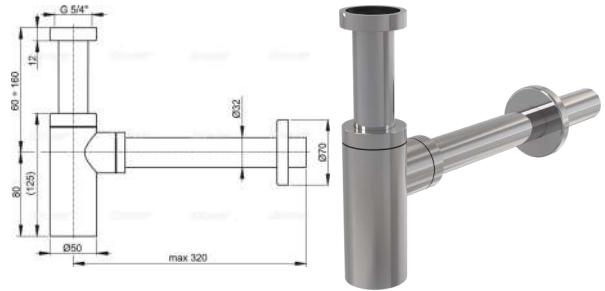

Wash-basin trap design dn32, chrome

For wash-basin
Customs code: 74182000
Odour trap 50 mm
Flow rate: 30 l/min
Connection to waste pipe Ø32 mm, High scratch resistance, Color: chrome, Material: chrom-plated brass
EN 274