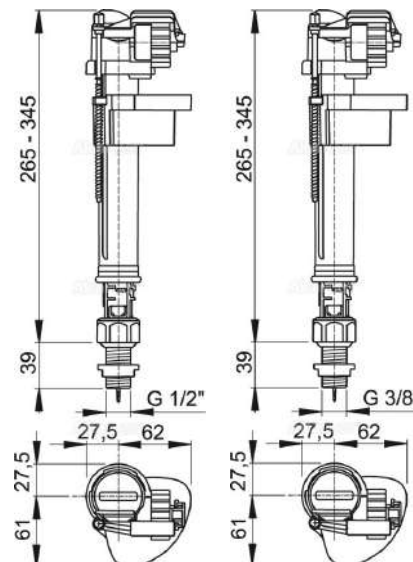

A160UNI

8595580570644

Universal valve for plastic and ceramic flushing cisterns includes 3/8 and 1/2 inch metal thread

Universal valve for plastic and ceramic flushing cisterns For replacement For installation on the side of the cistern For pre-wall installation systems

A08A

8595580532772

Flush valve with DUAL control button

For ceramic flushing cistern. For replacement, The design allows optimum height adjustment of the valve according to the height of the cistern, DUAL flush mechanism 3/6 l, STOP button to adjust the amount of discharged water, Option of the setting the button off the axis of the valve DUAL button chrome, Material: ABS Height adjustment range 315 – 450 mm, Functional requirements class I Flush volume of single flushes is determined by the size and the volume of the tank, Norms EN 14055

A18-3/8"

8594045931631

A18-1/2"

8594045931624

Bottom inlet fill valve metal thread

For ceramic flushing cistern, For replacement To install into the bottom of the cistern Metal thread length 39 mm, Built-in filter to trap dirt Smooth closing without any shocks, Adjustable water level Low sensitivity to the changing pressure in the water main The design allows optimum height adjustment of the valve according to the height of the cistern, Material: ABS Acoustic group II <30 dB Working range 0,05 – 0,8 MPa Recommended operating pressure 0,5 – 0,8 MPa Height adjustment range 265 – 345 mm Thread diameter 3/8 ", 1/2", Norms EN 14124

A52 8594045930696

ELBOW 45°

For shower wastes and traps
 For bath wastes and traps in combination with A53 6/4 "
 Connection to waste pipe Ø40/50 mm
 Material: ABS

P148Z 8595580544973

Double connectors
 G1"/ 17-23mm
 with return valve