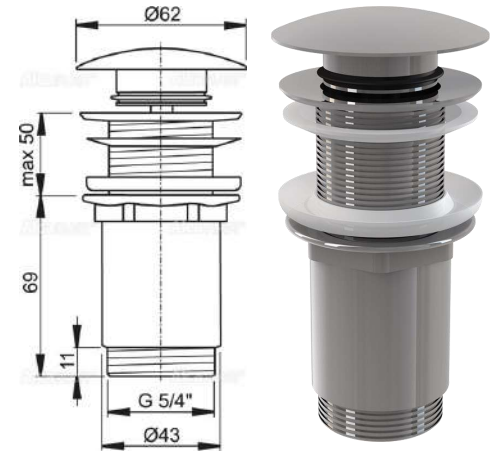

Wash-basin click/clack waste

alca

A395

8595580500344

Wash-basin click/clack waste 5/4", metal, big plug

For plastic and glass wash-basins, without overflow
For plastic and glass wash-basins
For wash-basins with overflow to trap
Long life CLICK/CLACK mechanism
Material: chrome-plated brass
Highly resistant to mechanical damage
Thread for connection to wash-basin trap 5/4"
thread :5/4"

A395B

8595580539368

wash-basin click/clack waste 5/4" metal without overflow, big white plug, for plastic and glass wash-basins

For plastic and glass wash-basin, with overflow to trap
Thread 5/4 - "
Thread for connection to wash-basin trap 5/4"
The surface is resistant to mechanical damage
Long life CLICK/CLACK mechanism
Material: chrome-plated brass

S1542-ND

Click clack mechanism

AC392/A504CKM/A507CKM

alca shop.

A160P-3/8

8595580566746

Side inlet fill valve metal thread for plastic prewall wc cisterns

For plastic cisterns and pre-wall installation systems, For replacement, For installation on the side of the cistern. Acoustic group I <20 dB. Working range 0,05 – 1,6 MPa Recommended operating pressure 0,5 – 0,8 MPa. Thread diameter 3/8 ". Compatible with pre-wall installation systems Alcaplast range A, Metal thread length 22 mm, Built-in filter to trap dirt, Smooth closing without any shocks, Adjustable water level, Low sensitivity to the changing pressure in the water main.

A160UNI

8595580570644

Universal valve for plastic and ceramic flushing cisterns includes 3/8 and 1/2 inch metal thread

Universal valve for plastic and ceramic flushing cisterns For replacement For installation on the side of the cistern For pre-wall installation systems