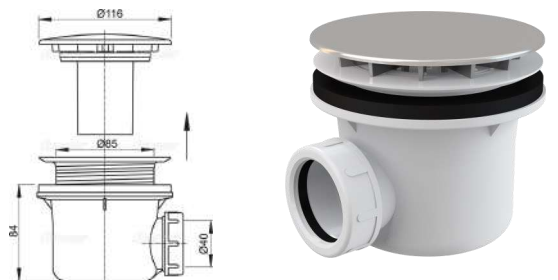

alca

Plumbing SYSTEMS

6 April 2023

A491CR 8595580523749

Shower waste set chrome 90mm stainless steel grid Flow rate 37,2L 1/min. Ø90

To drain the water from the shower trays. For shower trays with a drain outlet Ø90 mm. For shower trays without overflow
Self-cleaning design of trap. Fully cleanable up to the waste pipe, Reduced installation height 65 mm. Direct connection to HT (after cutting)
Simple fitting of the waste and trap covers. Material: polypropylene, thermally and chemically resistant, longitudinally welded
•Flowrate: 37,2 l/min. Thermal resistance: 95. °C Odour trap: 30 mm EN 274

A48 8594045930603

Shower waste and trap with stainless steel grid chrome Flow rate 43L 1/min. Ø90

•To drain the water from the shower trays •For shower trays without overflow •For shower trays with a drain outlet Ø90 mm
•Material: polypropylene, thermally and chemically resistant, longitudinally welded •Waste can be connected using elbow A52 •Fully cleanable up to the waste pipe •Building height 84 mm
•Flowrate: 43 l/min •Thermal resistance: 95 °C •Odour trap: 50 mm EN 274

A49CR 8594045930627

Shower waste and trap with stainless steel grid chrome Flow rate 43L 1/min.

•To drain the water from the shower trays •For shower trays without overflow •For shower trays with a drain outlet Ø90 mm
•Material: polypropylene, thermally and chemically resistant, longitudinally welded •Waste can be connected using elbow A52 •Fully cleanable up to the waste pipe •Building height 84 mm
•Flowrate: 43 l/min •Thermal resistance: 95 °C •Odour trap: 50 mm EN 274