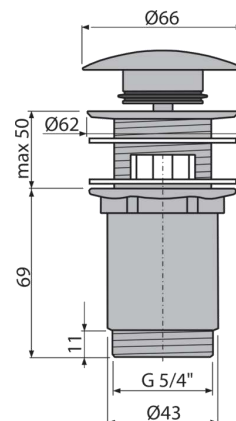

A392-G-P 8595580571665

Wash-basin CLICK/CLACK waste 5/4" metal with overflow, big plug, GOLD-polished
For wash-basin with overflow
Thread 5/4 "
Thread for connection to wash-basin trap 5/4"
The surface is resistant to mechanical damage
Long life CLICK/CLACK mechanism
Easy clean trap – thanks to completely removable waste outlet
Material: brass with PVD surface finish