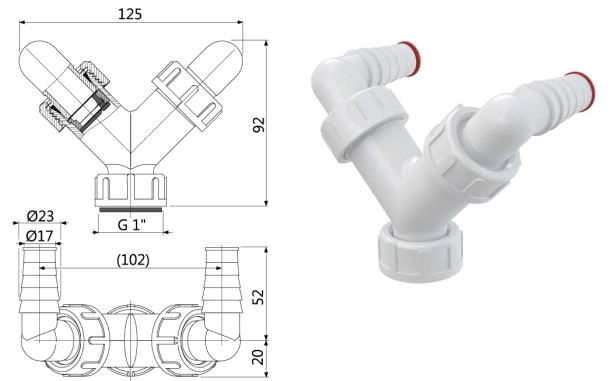

A18-3/8"

8594045931631

A18-1/2"

8594045931624

Bottom inlet fill valve metal thread

For ceramic flushing cistern, For replacement To install into the bottom of the cistern Metal thread length 39 mm, Built-in filter to trap dirt Smooth closing without any shocks, Adjustable water level Low sensitivity to the changing pressure in the water main The design allows optimum height adjustment of the valve according to the height of the cistern, Material: ABS Acoustic group II <30 dB Working range 0,05 – 0,8 MPa Recommended operating pressure 0,5 – 0,8 MPa Height adjustment range 265 – 345 mm Thread diameter 3/8 ", 1/2", Norms EN 14124

A93-3/8" 8595580501280

Universal WC cistern ALCA UNI DUAL

For installation on plaster
 For mounting as high, medium and low-lying
 The cistern is isolated against condensation, Water supply from left / right
 Universal brackets with their spacing and shape are consistent with existing tanks
 Volume 8 l with a large variety of settings for the flushing water volume
 Flushing DUAL 3/6 l, Water saving setting
 Design solution ensures the comfort when flushing even for children and handicapped people, Material: ABS
 Functional requirements class I
 Big flush 5,5 – 8 l, Small flush 2,5 – 3,5 l
 The default setting of large flush 6 – l, The default setting of small flush 3 – l
 When installed in a high rise position the tank is functional only with the big flush 6-8 l
 Acoustic group II <30 dB, Working range 0,05 – 0,8 MPa
 Recommended operating pressure 0,5 – 0,8 MPa
 EN 14124, EN 14055

A52 8594045930696

ELBOW 45°

For shower wastes and traps
 For bath wastes and traps in combination with A53 6/4 "
 Connection to waste pipe Ø40/50 mm
 Material: ABS

P148Z 8595580544973

Double connectors
 G1"/ 17-23mm
 with return valve