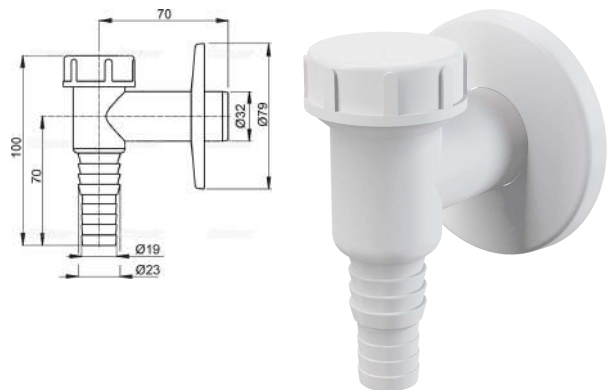

APS2 8594045933703

External washing machine trap white
to connect the washing machine or dishwasher

M956 Flexible waste pipe holder