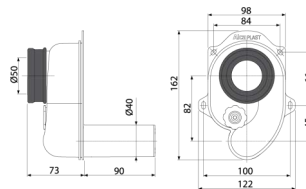

alca

Plumbing SYSTEMS

6 April 2023

A491CR 8595580523749

Shower waste set chrome 90mm stainless steel grid Flow rate 37,2L 1/min. Ø90

To drain the water from the shower trays. For shower trays with a drain outlet Ø90 mm. For shower trays without overflow
Self-cleaning design of trap. Fully cleanable up to the waste pipe, Reduced installation height 65 mm. Direct connection to HT (after cutting)
Simple fitting of the waste and trap covers. Material: polypropylene, thermally and chemically resistant, longitudinally welded
•Flowrate: 37,2 l/min. Thermal resistance: 95. °C Odour trap: 30 mm EN 274

A991-20 8595580542085

WC connectors eccentric 20 mm

For connecting the toilet to the sewage pipe – diameter 110 mm
 Material soft PVC
 Packaging – bag : 1 pcs
 size – bag : 140×150×125 mm
 weight – bag: 0.213 kg

A991-40 8595580542092

WC connectors eccentric 40 mm

For connecting the toilet to the sewage pipe – diameter 110 mm
 Material soft PVC
 Packaging – bag : 1 pcs
 size – bag : 140×150×125 mm
 weight – bag: 0.216 kg

A45B 8594045937596

Urinal trap horizontal outlet

urinal trap built-in
 waste pipe – diameter 40 mm
 trap with seal for connection to urinal
 packing - outer box: 25pcs
 size - outer box: 590×390×240 mm
 weight - outer box: 5.1kg