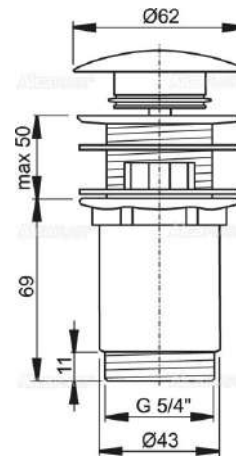

Thermal resistance 95 °C

Connection to waste pipe Ø40 mm

Material: polypropylene

Wash-basin click/clack waste

alca

A392C 8595580561543

Wash-basin click/clack waste 5/4", metal, big plug with overflow
Long life CLICK/CLACK mechanism
Material: chrome-plated brass
Highly resistant to mechanical damage
Thread for connection to wash-basin trap 5/4"
Easy clean trap – thanks to completely removable waste outlet thread 5/4"

A392B 8595580539351

wash-basin click/clack waste 5/4" metal with overflow, big white plug
For wash-basin with overflow
Thread 5/4 - "
Thread for connection to wash-basin trap 5/4"
The surface is resistant to mechanical damage
Long life CLICK/CLACK mechanism
Material: chrome-plated brass