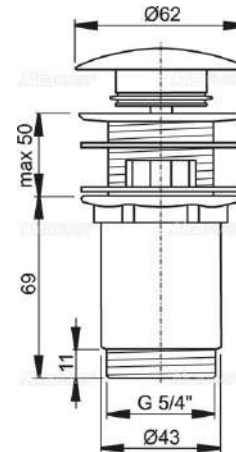

A392BLACK 8595580558666

wash-basin click/clack waste 5/4", metal with overflow, big black plug
For wash-basin with overflow
Thread 5/4 "
Thread for connection to wash-basin trap 5/4"
Highly resistant to mechanical damage
Long life CLICK/CLACK mechanism
Material: chromed brass coated black-mat