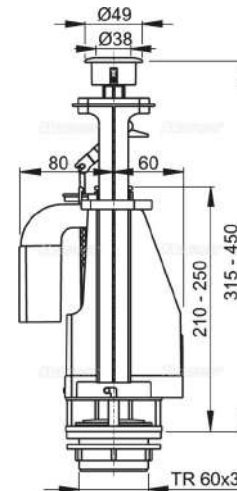

A160UNI

8595580570644

Universal valve for plastic and ceramic flushing cisterns includes 3/8 and 1/2 inch metal thread

Universal valve for plastic and ceramic flushing cisterns For replacement For installation on the side of the cistern For pre-wall installation systems

A08A

8595580532772

Flush valve with DUAL control button

For ceramic flushing cistern. For replacement, The design allows optimum height adjustment of the valve according to the height of the cistern, DUAL flush mechanism 3/6 l, STOP button to adjust the amount of discharged water, Option of the setting the button off the axis of the valve DUAL button chrome, Material: ABS Height adjustment range 315 – 450 mm, Functional requirements class I Flush volume of single flushes is determined by the size and the volume of the tank, Norms EN 14055

A18-3/8"

8594045931631

A18-1/2"

8594045931624

Bottom inlet fill valve metal thread

For ceramic flushing cistern, For replacement To install into the bottom of the cistern Metal thread length 39 mm, Built-in filter to trap dirt Smooth closing without any shocks, Adjustable water level Low sensitivity to the changing pressure in the water main The design allows optimum height adjustment of the valve according to the height of the cistern, Material: ABS Acoustic group II <30 dB Working range 0,05 – 0,8 MPa Recommended operating pressure 0,5 – 0,8 MPa Height adjustment range 265 – 345 mm Thread diameter 3/8 ", 1/2", Norms EN 14124