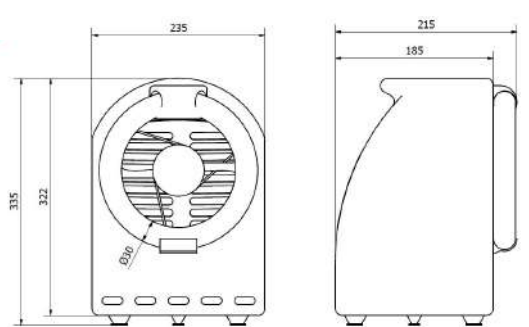

**Ref. AJ36000
INSECT KILLER WITH SUCTION FAN**

BAR CODE: 8427950348419

*Made of ABS of high quality and resistance *Insects are attracted by light and suctioned *Fan creates an airflow that absorbs insects. *Noiseless and ecological, covers area of 20/25 m² *2 speed settings for energy saving (night/day). *Illuminated, no chemicals. *Safe: Stops automatically when touching, flexible blades. *Reduced dimensions, light, easy to transport . *Does not produce spark, nor electric shock. *Easy to clean and maintain. *Debris container is easy to remove for cleaning. *Antidrip tray, washable and reusable filters. *Hygienic: Filters are never touched. *Recommended especially for: shops, bars, restaurants, kitchens, supermarkets, laboratories etc. *Designed to be placed standing on its base. *Easy to use.