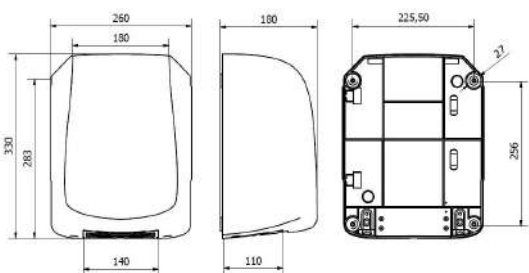

**Ref. AA19000  
HIGH PERFORMANCE WHITE ABS  
HAND DRYER**

**BAR CODE: 8427950352164**

\*High speed hand dryer ( 400Km/h). \*Optical sensor operated, switches on automatically by approaching hands. \*Cover made of high quality and resistance ABS . \*Class II, grounding wire not required for maximum security. \*Can be installed only at 0,6 m distance from water point. \*Double electrical insulation. \*It saves energy as heating element switches off automatically when room temperature is > 25°C. \*Traditional hand dryer with high performance. \*Dries through hot air curtain ejected by the base, in approx. 10 seconds. \*High performance and energy saving. \*Standard filter for dust and particles. \*Anti-vandal. \*Reduced dimensions and modern design. \*Recommended for small places with high traffic of people. \*Suitable for any type of design and decor. \*Low-noise.