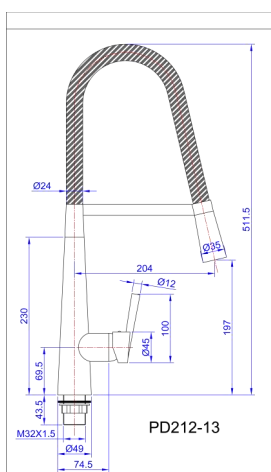

CONTEMPORARY ART PD212-13 or 5291840019108
collection HZD212-13
KITCHEN MIXER
WITH METAL FLEXI-
BLE 60cm
& HAND SPRAYER
HIGH 50CM