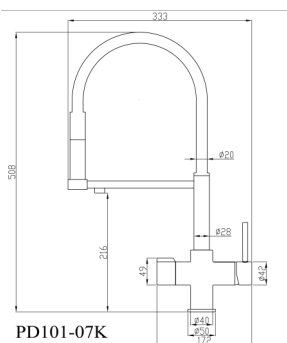

CONTEMPORARY ART PD101-07K 5291840021583
collection
3-way mixer
WIRE SPOUT