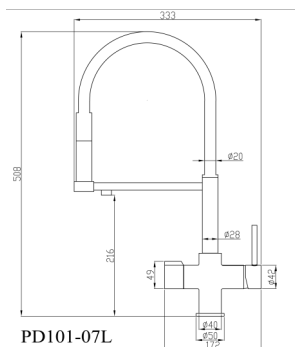

photo	Description	Ref. nr.	Bar code

CONTEMPORARY ART PD101-07L 5291840021590
collection
3-way mixer
RUBBER SPOUT