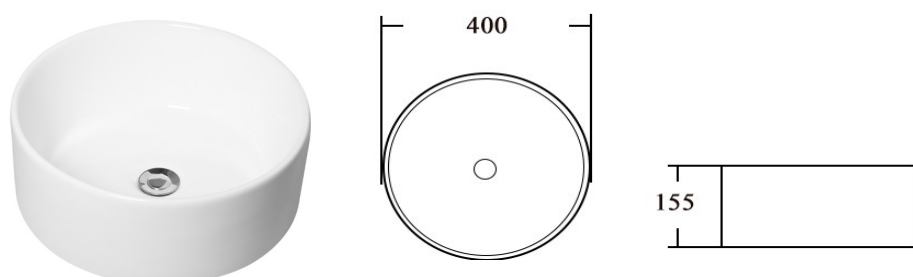

ROUND BOWL 40 Surface glaze antibacterial	BPS-222-40 /BPS-8017A	405x400x150mm