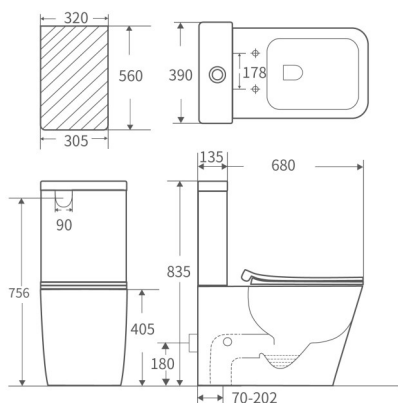

Photo / description

Ref. nr.

Size

RECTA rimless flushing toilet

BPS-103N-TPT

675x380x835mm

Two-piece toilet

P-trap: 180mm

UF seat cover slim soft close

mounting screw

Με αγορά αποχωρητηρίου S-trap 15-25, NFLY -121 €23.90

WaterMark
4,5/3L
AS1172.1/2
LN:WMK26157

ROUND rimless flushing toilet

BPS-104N-TPT

645x380x855mm

Two-piece toilet

P-trap: 180mm

UF seat cover slim soft close

mounting screw

Με αγορά αποχωρητηρίου S-trap 15-25, NFLY -121 €23.90