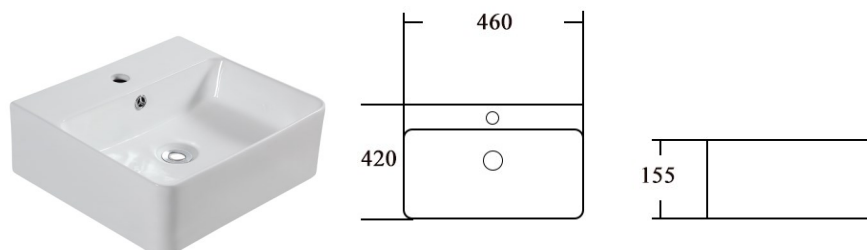

RECTA Slim 46X42 Surface glaze antibacterial	BPS-8032 /BPS-8229	460x420x155mm