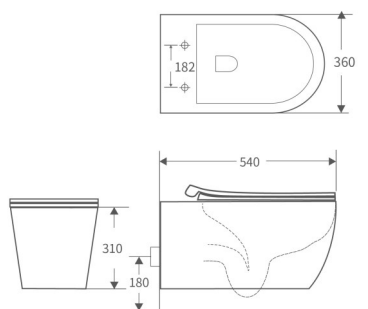

**SEAT COVERS BPS-102/104**

**SEAT COVER BPS-103**

Photo / description

Ref. nr.

Size

**Pure rimless toilet suite**

**BPS-107-TPT**

660x390x850mm

**BPS-102N-TPT** 650x380x835mm

P-trap: 180mm

R&T water fitting

**UF seat cover slim soft close**

mounting screw

Με αγορά αποχωρητηρίου S-trap 15-25, NFLY -121 €23.90

Hygienius Glaze  
(Self Cleaning)

**SEAT COVERS BPS-102/104**

**SEAT COVER BPS-103**

Photo / description	Ref. nr.	Size
<b>WALL HUNG</b> rimless flushing toilet P-trap: 180mm <b>UF seat cover slim soft close</b> mounting screw	<b>BPS-102N-WHT</b>	540x360x310mm

<b>RECTA WALL HUNG</b> rimless flushing toilet P-trap: 180mm <b>UF seat cover slim soft close</b> mounting screw	<b>BPS-103N-WHT</b>	550x360x345mm
--	---------------------	---------------

# Art wash basin black

Photo / description	Ref. nr.	size
<b>OVAL</b> BOWL WHITE Surface glaze antibacterial	<b>BPS-3020</b>	400x330x145mm

<b>Art basin Black</b> Ceramic sink	<b>BPS-3020BL</b>	400x330x145mm
--	-------------------	---------------