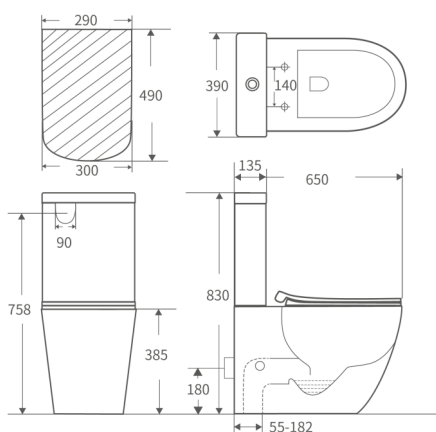

**SEAT COVERS BPS-102/104**

**SEAT COVER BPS-103**

Photo / description

Ref. nr.

Size

**Pure rimless toilet suite**

**BPS-107-TPT**

660x390x850mm

**BPS-102N-TPT** 650x380x835mm

P-trap: 180mm

R&T water fitting

**UF seat cover slim soft close**

mounting screw

Με αγορά αποχωρητηρίου S-trap 15-25, NFLY -121 €23.90

Hygienius Glaze  
(Self Cleaning)

**SEAT COVERS BPS-102/104**

**SEAT COVER BPS-103**

Photo / description	Ref. nr.	Size
<b>WALL HUNG</b> rimless flushing toilet P-trap: 180mm <b>UF seat cover slim soft close</b> mounting screw	<b>BPS-102N-WHT</b>	540x360x310mm

<b>RECTA WALL HUNG</b> rimless flushing toilet P-trap: 180mm <b>UF seat cover slim soft close</b> mounting screw	<b>BPS-103N-WHT</b>	550x360x345mm
--	---------------------	---------------

# Art wash basin black

Photo / description	Ref. nr.	size
<b>OVAL</b> BOWL WHITE Surface glaze antibacterial	<b>BPS-3020</b>	400x330x145mm

<b>Art basin Black</b> Ceramic sink	<b>BPS-3020BL</b>	400x330x145mm
--	-------------------	---------------