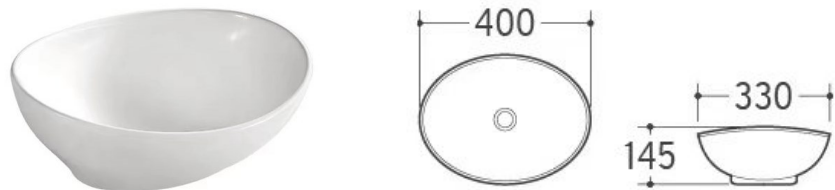

**SEAT COVER BPS-103**

Photo / description	Ref. nr.	Size
<b>WALL HUNG</b> rimless flushing toilet P-trap: 180mm <b>UF seat cover slim soft close</b> mounting screw	<b>BPS-102N-WHT</b>	540x360x310mm

<b>RECTA WALL HUNG</b> rimless flushing toilet P-trap: 180mm <b>UF seat cover slim soft close</b> mounting screw	<b>BPS-103N-WHT</b>	550x360x345mm
--	---------------------	---------------

<b>FREE STANDING</b> rimless flushing toilet P-trap: 180mm <b>UF seat cover slim soft close</b> mounting screw	<b>BPS-102N-FST</b>	
--	---------------------	--

540x365x400mm

**SEAT COVERS BPS-102/104**

**SEAT COVER BPS-103**

# Art wash basin black

Photo / description	Ref. nr.	size
<b>OVAL</b> BOWL WHITE Surface glaze antibacterial	<b>BPS-3020</b>	400x330x145mm

<b>Art basin Black</b> Ceramic sink	<b>BPS-3020BL</b>	400x330x145mm
--	-------------------	---------------

<b>BOWL WHITE</b> Surface glaze antibacterial	<b>BPS-8002</b> /BPS-8003W	400x400x130mm
--	-------------------------------	---------------

<b>Art basin Black</b> Ceramic sink	<b>BPS-8002BL</b>	400x400x130mm
--	-------------------	---------------