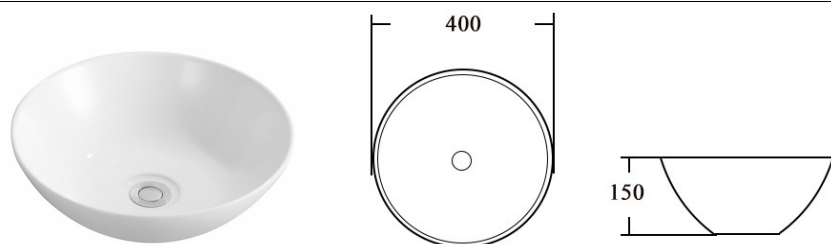

<b>FREE STANDING</b> rimless flushing toilet P-trap: 180mm <b>UF seat cover slim soft close</b> mounting screw	<b>BPS-102N-FST</b>	
--	---------------------	--

540x365x400mm

**SEAT COVERS BPS-102/104**

**SEAT COVER BPS-103**

# Art wash basin black

Photo / description	Ref. nr.	size
<b>OVAL</b> BOWL WHITE Surface glaze antibacterial	<b>BPS-3020</b>	400x330x145mm

<b>Art basin Black</b> Ceramic sink	<b>BPS-3020BL</b>	400x330x145mm
--	-------------------	---------------

<b>BOWL WHITE</b> Surface glaze antibacterial	<b>BPS-8002</b> /BPS-8003W	400x400x130mm
--	-------------------------------	---------------

<b>Art basin Black</b> Ceramic sink	<b>BPS-8002BL</b>	400x400x130mm
--	-------------------	---------------