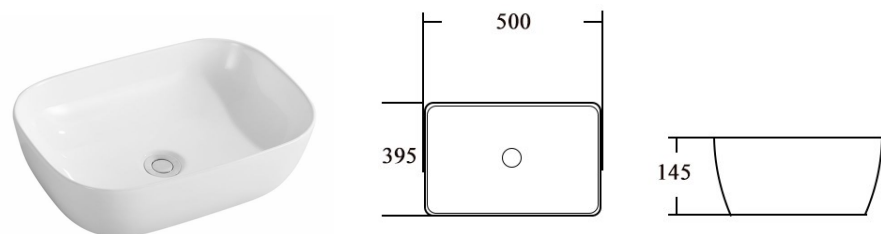

# Art wash basin Slim

BPS BELLA  
porcelana

Photo / description

Ref. nr.

size

BOWL 42.5 Slim  
Surface glaze antibacterial

**BPS-207-41**

410x410x145mm

BOWL Slim 50X39.50  
Surface glaze antibacterial

**BPS-207-49**  
/BPS-8217

500x390x145mm

BOWL WHITE  
Surface glaze antibacterial

**BPS-5006**

590x420x140mm