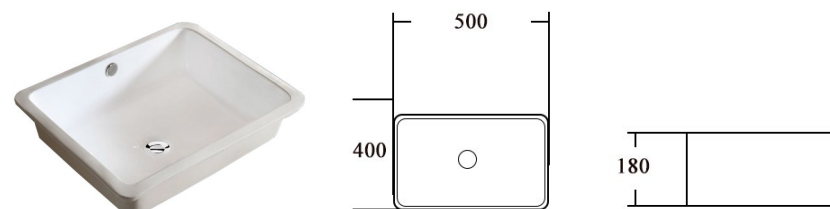

UNDERMOUNT 50X40 Surface glaze antibacterial; Inner depth 11.50cm	BPS-260-50 /BPS-YL1833	500x400x180mm