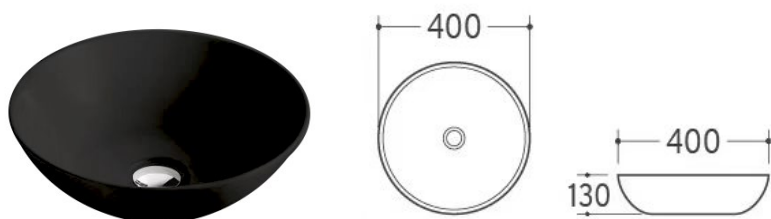

<b>FREE STANDING</b> rimless flushing toilet P-trap: 180mm <b>UF seat cover slim soft close</b> mounting screw	<b>BPS-102N-FST</b>	
--	---------------------	--

540x365x400mm

**SEAT COVERS BPS-102/104**

**SEAT COVER BPS-103**

# Art wash basin black

Photo / description	Ref. nr.	size
<b>OVAL</b> BOWL WHITE Surface glaze antibacterial	<b>BPS-3020</b>	400x330x145mm

<b>Art basin Black</b> Ceramic sink	<b>BPS-3020BL</b>	400x330x145mm
--	-------------------	---------------

<b>BOWL WHITE</b> Surface glaze antibacterial	<b>BPS-8002</b> /BPS-8003W	400x400x130mm
--	-------------------------------	---------------

<b>Art basin Black</b> Ceramic sink	<b>BPS-8002BL</b>	400x400x130mm
--	-------------------	---------------