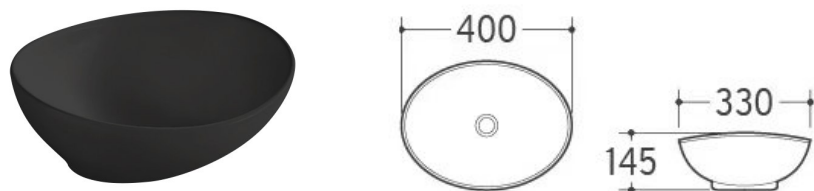

**SEAT COVER BPS-103**

Photo / description	Ref. nr.	Size
<b>WALL HUNG</b> rimless flushing toilet P-trap: 180mm <b>UF seat cover slim soft close</b> mounting screw	<b>BPS-102N-WHT</b>	540x360x310mm

<b>RECTA WALL HUNG</b> rimless flushing toilet P-trap: 180mm <b>UF seat cover slim soft close</b> mounting screw	<b>BPS-103N-WHT</b>	550x360x345mm
--	---------------------	---------------

<b>FREE STANDING</b> rimless flushing toilet P-trap: 180mm <b>UF seat cover slim soft close</b> mounting screw	<b>BPS-102N-FST</b>	
--	---------------------	--

540x365x400mm

**SEAT COVERS BPS-102/104**

**SEAT COVER BPS-103**

# Art wash basin black

Photo / description	Ref. nr.	size
<b>OVAL</b> BOWL WHITE Surface glaze antibacterial	<b>BPS-3020</b>	400x330x145mm

<b>Art basin Black</b> Ceramic sink	<b>BPS-3020BL</b>	400x330x145mm
--	-------------------	---------------

<b>BOWL WHITE</b> Surface glaze antibacterial	<b>BPS-8002</b> /BPS-8003W	400x400x130mm
--	-------------------------------	---------------

<b>Art basin Black</b> Ceramic sink	<b>BPS-8002BL</b>	400x400x130mm
--	-------------------	---------------