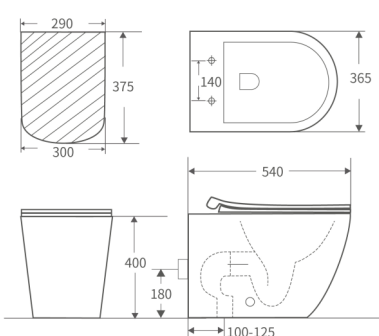

FREE STANDING rimless flushing toilet P-trap: 180mm UF seat cover slim soft close mounting screw	BPS-102N-FST