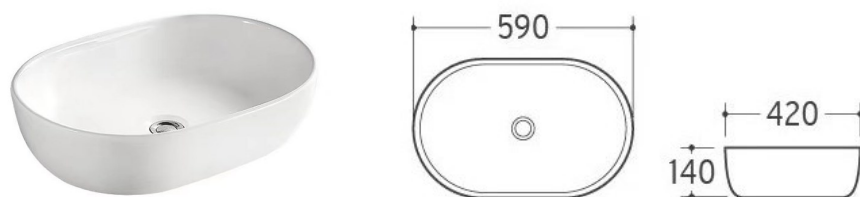

# Art wash basin Slim

BPS BELLA  
porcelana

Photo / description

Ref. nr.

size

BOWL 42.5 Slim  
Surface glaze antibacterial

**BPS-207-41**

410x410x145mm

BOWL Slim 50X39.50  
Surface glaze antibacterial

**BPS-207-49**  
/BPS-8217

500x390x145mm

BOWL WHITE  
Surface glaze antibacterial

**BPS-5006**

590x420x140mm

# Art wash basin Slim

BPS BELLA  
porcelana

Photo / description

Ref. nr.

size

**Art basin Black**  
Ceramic sink

**BPS-8025BL**

385x385x135mm