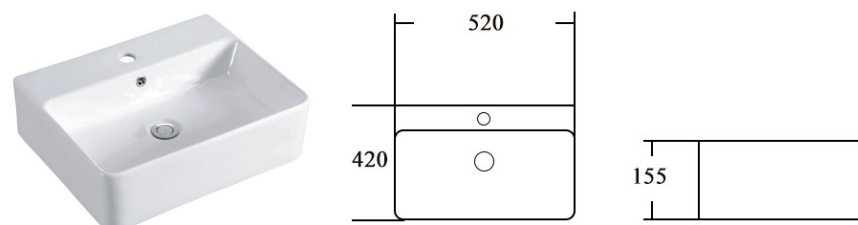

RECTA Slim 52X42 Surface glaze antibacterial	BPS-8033 /BPS-8230	520x420x155mm