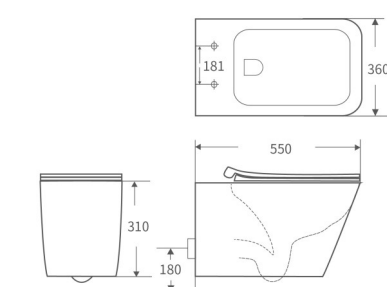

**SEAT COVERS BPS-102/104**

**SEAT COVER BPS-103**

Photo / description

Ref. nr.

Size

**Pure rimless toilet suite**

**BPS-107-TPT**

660x390x850mm

**BPS-102N-TPT** 650x380x835mm

P-trap: 180mm

R&T water fitting

**UF seat cover slim soft close**

mounting screw

Με αγορά αποχωρητηρίου S-trap 15-25, NFLY -121 €23.90

Hygienius Glaze  
(Self Cleaning)

**SEAT COVERS BPS-102/104**

**SEAT COVER BPS-103**

Photo / description	Ref. nr.	Size
<b>WALL HUNG</b> rimless flushing toilet P-trap: 180mm <b>UF seat cover slim soft close</b> mounting screw	<b>BPS-102N-WHT</b>	540x360x310mm

<b>RECTA WALL HUNG</b> rimless flushing toilet P-trap: 180mm <b>UF seat cover slim soft close</b> mounting screw	<b>BPS-103N-WHT</b>	550x360x345mm
--	---------------------	---------------

# Art wash basin black

Photo / description	Ref. nr.	size
<b>OVAL</b> BOWL WHITE Surface glaze antibacterial	<b>BPS-3020</b>	400x330x145mm

<b>Art basin Black</b> Ceramic sink	<b>BPS-3020BL</b>	400x330x145mm
--	-------------------	---------------