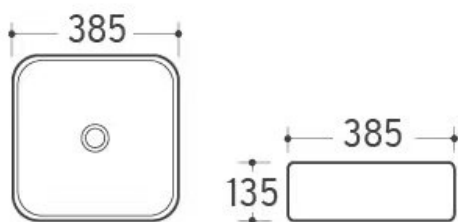

# Art wash basin Slim

BPS BELLA  
porcelana

Photo / description

Ref. nr.

size

BOWL 42.5 Slim  
Surface glaze antibacterial

**BPS-207-41**

410x410x145mm

BOWL Slim 50X39.50  
Surface glaze antibacterial

**BPS-207-49**  
/BPS-8217

500x390x145mm

BOWL WHITE  
Surface glaze antibacterial

**BPS-5006**

590x420x140mm

# Art wash basin Slim

BPS BELLA  
porcelana

Photo / description

Ref. nr.

size

**Art basin Black**  
Ceramic sink

**BPS-8025BL**

385x385x135mm

**L5650**

40x50x13.5cm

**RECTA**

**BOWL WHITE**

Surface glaze antibacterial

**BPS-205-60**

600x400x115mm

Photo / description	Ref. nr.	size	Price €
<b>SQUARE</b> BOWL WHITE Surface glaze antibacterial	<b>BPS-228-42</b>	420x420x125mm	