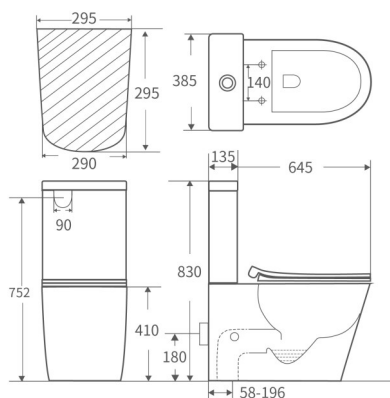

Date: 20 January 2023

BPS BELLA  
*porcelana*

Photo / description

Ref. nr.

Size

**RECTA rimless flushing toilet**

**BPS-103N-TPT**

675x380x835mm

**BPS-104N-TPT**

645x380x855mm

Two-piece toilet

P-trap: 180mm

UF seat cover slim soft close

mounting screw

Με αγορά αποχωρητηρίου S-trap 15-25, NFLY -121 €23.90

**WaterMark**  
4,5/3L  
AS1172.1/2  
LN:WMK26157

**SEAT COVERS BPS-102/104**

**SEAT COVER BPS-103**

Photo / description

Ref. nr.

Size

**Pure rimless toilet suite**

**BPS-107-TPT**

660x390x850mm

# Art wash basin black

Photo / description	Ref. nr.	size
<b>OVAL</b> BOWL WHITE Surface glaze antibacterial	<b>BPS-3020</b>	400x330x145mm

<b>Art basin Black</b> Ceramic sink	<b>BPS-3020BL</b>	400x330x145mm
--	-------------------	---------------