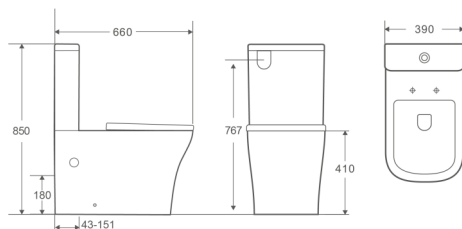

**SEAT COVERS BPS-102/104**

**SEAT COVER BPS-103**

Photo / description

Ref. nr.

Size

**Pure rimless toilet suite**

**BPS-107-TPT**

660x390x850mm

Two-piece toilet

P-trap: 180mm

R&T water fitting

**UF seat cover slim soft close**

mounting screw

Με αγορά αποχωρητηρίου S-trap 15-25, NFLY -121 €23.90

Hygienius Glaze  
(Self Cleaning)

**Two-piece rimless flushing toilet**

# Art wash basin black

Photo / description	Ref. nr.	size
<b>OVAL</b> BOWL WHITE Surface glaze antibacterial	<b>BPS-3020</b>	400x330x145mm

<b>Art basin Black</b> Ceramic sink	<b>BPS-3020BL</b>	400x330x145mm
--	-------------------	---------------

# Art wash basin Slim

BPS BELLA  
porcelana

Photo / description

Ref. nr.

size

**Art basin Black**  
Ceramic sink

**BPS-8025BL**

385x385x135mm