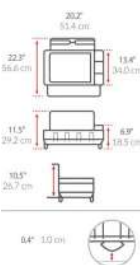

KT1181 Steel Frame Dishrack
Fingerprint-Proof Stainless Steel

Solid stainless steel frame matches the aesthetic of modern upscale kitchen appliances. Its swivel spout rotates 360 degrees in any direction so it drains water directly into the sink — no matter how you place the dishrack on your countertop — and can be removed for easy cleaning. An anti-residue coating prevents residue buildup and water spots. Silicone-capped wire rack holds dishes tightly without scratching or chipping, and the wine glass holder hangs up to 4 wine glasses — even those extra-large Bordeaux glasses. A lower profile with anti-slip rubber feet gives the dishrack greater stability and keep it firmly in place. Fingerprint-proof coating helps protect against smudges and keeps it looking like new.

d: 34.0cm w: 51.4cm h: 18.5cm