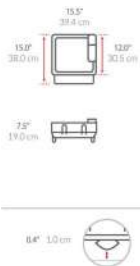

**KT1191DC Compact Steel Frame Dishrack
Fingerprint-Proof Brushed Stainless Steel With White Plastic**

Solid stainless steel frame matches the aesthetic of modern upscale kitchen appliances. Compact size is perfect for smaller kitchens with limited countertop space. Swivel spout rotates 360 degrees in any direction so it drains water directly into the sink — no matter how you place the dishrack on your countertop — and can be removed for easy cleaning. Anti-residue coating prevents residue buildup and water spots. Silicone-capped wire rack holds dishes tightly without scratching or chipping. A lower profile with anti-slip rubber feet gives the dishrack greater stability and keep it firmly in place. Fingerprint-proof coating helps protect against smudges and keeps it looking like.

d: 30.5cm w: 39.4cm h: 19.0cm