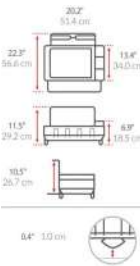

KT1190 Steel Frame Dishrack
Fingerprint-Proof Stainless Steel white

Solid stainless steel frame matches the aesthetic of modern upscale kitchen appliances. Its swivel spout rotates 360 degrees in any direction so it drains water directly into the sink — no matter how you place the dishrack on your countertop — and can be removed for easy cleaning. An anti-residue coating prevents residue buildup and water spots. Silicone-capped wire rack holds dishes tightly without scratching or chipping, and the wine glass holder hangs up to 4 wine glasses — even those extra-large Bordeaux glasses. A lower profile with anti-slip rubber feet gives the dishrack greater stability and keep it firmly in place. Fingerprint-proof coating helps protect against smudges and keeps it looking like new.

d: 34.0cm w: 51.4cm h: 18.5cm