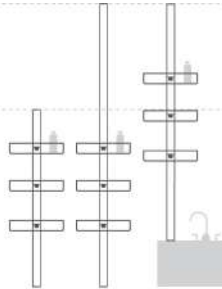

d: 30.5cm w: 39.4cm h: 19.0cm

838810008868
5year warranty

**KT1107 Slim Wire Frame Dishrack
Stainless Steel**

Our slim wire frame dishrack has a narrow profile that makes the most of your limited countertop space. Its integrated drip tray with a removable stainless steel spout drains water directly into the sink, not onto your countertop. The detachable cup holder can be placed on any side. **d: 32.8cm w: 49.5cm h: 20.8cm**

838810010908
5year warranty

**KT1130 Compact Wire Frame Dishrack
Stainless Steel**

Our compact wire frame dishrack is small enough to fit perfectly in most standard sinks, completely freeing up counterspace, but still has the capacity to handle full-size plates. For countertop use, it has an integrated drip tray with a removable stainless steel spout that drains water directly into the sink. **d: 32.8cm w: 36.8cm h: 18.0cm**

Photo

Bar code

Description

838810012629

5year warranty

9'
274.3cm

6'
182.9cm

BT1062 Tension Shower Caddy
Stainless Steel + Anodized Aluminum