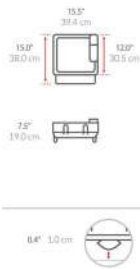

d: 34.0cm w: 51.4cm h: 18.5cm

Photo

Bar code

Description

New!

838810024325
5year warranty

**KT1184DC Compact Steel Frame Dishrack
Fingerprint-Proof Brushed Stainless Steel With Grey Plastic**

Solid stainless steel frame matches the aesthetic of modern upscale kitchen appliances. Compact size is perfect for smaller kitchens with limited countertop space. Swivel spout rotates 360 degrees in any direction so it drains water directly into the sink — no matter how you place the dishrack on your countertop — and can be removed for easy cleaning. Anti-residue coating prevents residue buildup and water spots. Silicone-capped wire rack holds dishes tightly without scratching or chipping. A lower profile with anti-slip rubber feet gives the dishrack greater stability and keep it firmly in place. Fingerprint-proof coating helps protect against smudges and keeps it looking like.