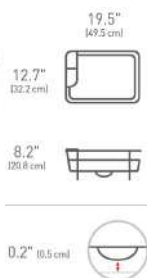

d: 30.5cm w: 39.4cm h: 19.0cm

New!

838810025162
5year warranty

**KT1191DC Compact Steel Frame Dishrack
Fingerprint-Proof Brushed Stainless Steel With White Plastic**

Solid stainless steel frame matches the aesthetic of modern upscale kitchen appliances. Compact size is perfect for smaller kitchens with limited countertop space. Swivel spout rotates 360 degrees in any direction so it drains water directly into the sink — no matter how you place the dishrack on your countertop — and can be removed for easy cleaning. Anti-residue coating prevents residue buildup and water spots. Silicone-capped wire rack holds dishes tightly without scratching or chipping. A lower profile with anti-slip rubber feet gives the dishrack greater stability and keep it firmly in place. Fingerprint-proof coating helps protect against smudges and keeps it looking like.

d: 30.5cm w: 39.4cm h: 19.0cm

838810008868
5year warranty

**KT1107 Slim Wire Frame Dishrack
Stainless Steel**

Our slim wire frame dishrack has a narrow profile that makes the most of your limited countertop space. Its integrated drip tray with a removable stainless steel spout drains water directly into the sink, not onto your countertop. The detachable cup holder can be placed on any side. **d: 32.8cm w: 49.5cm h: 20.8cm**