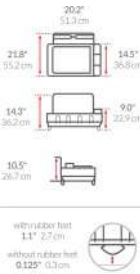

Photo

Bar code

Description

838810013916
5year warranty

KT1154 Steel Frame Dishrack
Fingerprint-Proof Stainless Steel

Our steel frame dishrack has a solid stainless steel frame that matches the aesthetic of modern upscale kitchen appliances. It has a swivel spout that pivots so you can drain water directly into the sink, and an anti-residue hydrophilic coating that prevents residue buildup and water spots. The wine glass holder hangs up to 4 wine glasses — even those extra-large Bordeaux glasses. A fingerprint-proof coating helps protect against smudges. And a large utensil holder with separate compartments keeps utensils neat and organized.

d: 36.8cm w: 51.3cm h: 22.9cm