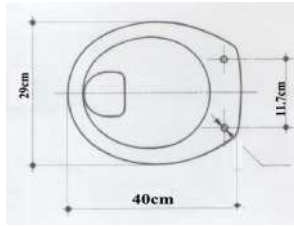

Photo	Description	Ref. nr.	Size cm	Bar code

Children W.C.
S-trap

3229

40x29x31.5