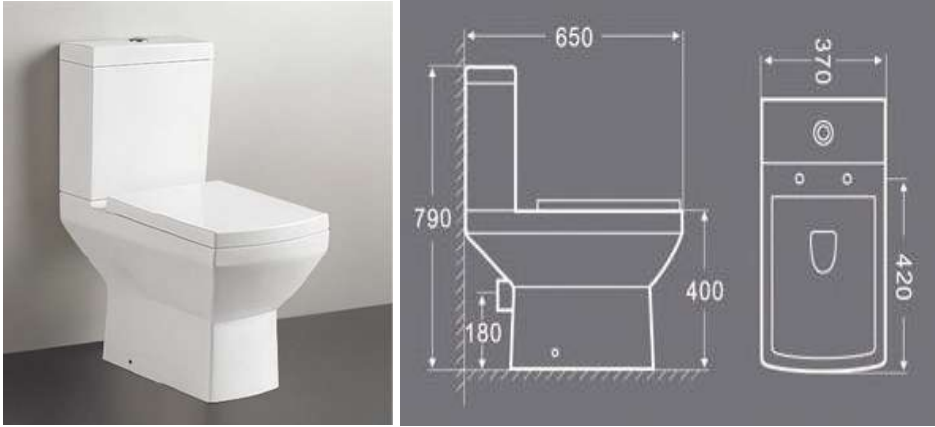

Photo	Description	Ref. nr.	Size cm
	TOILET “QUADRA” P-trap outlet 20cm Toilet seat soft close s/steel hinges with click up & wash– fixed from the top. “Plumwater” mechanism dual flush with compact bottom telescopic inlet	LIFA-WT2106 Bar code: 5291840021071	65x37x79

Toilet seat “QUADRA”