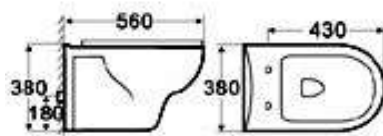

**6801A**  
Washdown Wall–hung Closet  
Size: 560x380x380mm  
P–trap, 180mm Roughing–in

Photo	Description	Ref. nr.	Size cm	Bar code
  	<b>Wash basin LIFA "FORMOS" White</b> WITH HALF PEDESTAL	<b>LIFA-LP-7106B</b>	46x38	5291840008348
	WASH BASIN ONLY (w/out pedestal)	<b>LIFA-LP-7106B</b>	46x38	5291840014141
	HALF PEDESTAL ONLY (w/out wash basin)	<b>LIFA-LP-7106B</b>		
	<b>special supporting screw set 2pcs:</b>	<b>L-SUP.7106</b>		5291840020999
  	<b>Wash basin LIFA "FORMOS" White</b> HALF PEDESTAL	<b>LIFA-LP-7106A</b>	56x44	5291840008331
	WASH BASIN ONLY (w/out pedestal)	<b>LIFA-LP-7106A</b>	56x44	
	HALF PEDESTAL ONLY (w/out wash basin)	<b>LIFA-LP-7106A</b>		
	<b>special supporting screw set 2pcs:</b>	<b>L-SUP.7106</b>		5291840020999
 	<b>Wash basin LIFA "NOVO" White</b> WITH PEDESTAL	<b>LIFA-LP7224</b>	52.5x44.5	
	WASH BASIN ONLY (w/out pedestal)	<b>LIFA-LP7224</b>	52.5x44.5	
	PEDESTAL ONLY (w/out wash basin)	<b>LIFA-LP7224</b>		
 	<b>Wash basin LIFA "CANVAS" White</b> WITH PEDESTAL	<b>LIFA-LP-7203</b>	48x39	
	WASH BASIN ONLY (w/out pedestal)	<b>LIFA-LP-7203</b>	48x39	
	PEDESTAL ONLY (w/out wash basin)	<b>LIFA-LP-7203</b>		
 	<b>Wash basin LIFA "MEDI" White</b> W/out PEDESTAL	<b>LIFA-L7518</b>	45x33	5291840006597
	<b>Wash basin LIFA "MINI" White</b> W/out PEDESTAL	<b>LIFA-L7136</b>	36x25	529184000660
 				

Photo	Description	Ref. nr.	Size cm	Bar code
		<b>LIFA-L5009</b>	56x47	5291840021149
		<b>LIFA-L3020</b>	50x40	5291840021132
		<b>EUB 3155</b>	49x42.5x18	
		<b>HEA-LB06-50</b>	50X42	
		<b>HEA-LB02-60</b>	60X49	
		<b>HEA-LB09-85</b>	86.5x49.5	
		<b>HECB 33851</b> <b>HECB 33951</b> <b>HECB 33A51</b>	85x49.5 95x49.5 105x49.5	

H48xL51xW35.5

Η απόσταση από το Νιαγάρα μέχρι τες τρύπες της λεκάνης - καθίσματος θα πρέπει να είναι 9.5 cm ή και περισσότερο.

**URINAL WITH EXTERNAL WATER INLET White**  
pcs/pallet: 32 Weight: 8.18kg

**H844520000001**