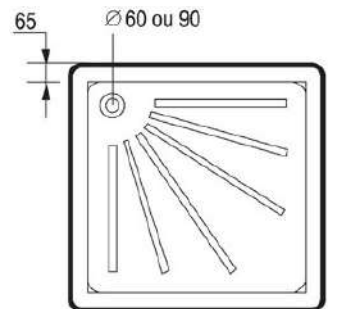

Bar code: 5291840020197

Ref: RC70-120
Size: 70 x 120 x H10 cm

Bar code: 5291840020210

Fine fire clay shower trays H6

Ref: RC80-100-6
Size: 80 x 100 x H6cm

Ref: RC80-120-6
Size: 80 x 120 x H6cm

no glazing

Ceramic rectangular
Shower tray H11
Ref. Y1MA01 WHITE
Size: 90 x 72 x 11 cm
Ceramic rectangular
Shower tray H11
Ref. Y1ME01 WHITE
Size: 120 x 80 x 11 cm

PIATTI DOCCIA	A	B	C
120x80	1200	810	260
100x80	1010	810	260
120x70	1200	750	260
100x70	1010	705	260
90x72	905	720	160

fonde
shower trays

Size: 90 x 90 x H10 cm

IDEAL
SANITAIRE

Acrylic shower trays

Ref: 402720
Size: 72 X 90 x H8 cm

High: 6cm inside

Ref: 400721
Size: 80 x 100 X H11 cm

High: 6cm inside

Lubrifiant										
Lubrifiant	A	B	C	D	E	F	G	H	I	J
Lubrifiant 01	310	320	330	340	350	360	370	380	390	400
Lubrifiant 02	310	320	330	340	350	360	370	380	390	400

Ref: 400712
Size: 90 x 90 x H8 cm

High: 6cm inside

Ref: 400731
Size: 80 x 80 x 8cm

High: 6cm inside

Ref: 402732
Size: 90x 90 x 8cm

High: 6cm inside