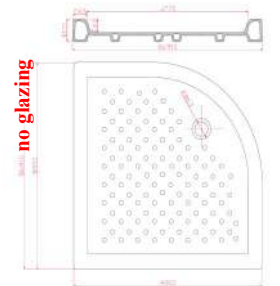

Bar code: 5291840020197

Ref: RC70-120
Size: 70 x 120 x H10 cm

Bar code: 5291840020210

Fine fire clay shower trays H6

Ref: RC80-100-6
Size: 80 x 100 x H6cm

Ref: RC80-120-6
Size: 80 x 120 x H6cm

no glazing

Ceramic rectangular
Shower tray H11
Ref. Y1MA01 WHITE
Size: 90 x 72 x 11 cm
Ceramic rectangular
Shower tray H11
Ref. Y1ME01 WHITE
Size: 120 x 80 x 11 cm

PIATTI DOCCIA	A	B	C
120x80	1200	810	260
100x80	1010	810	260
120x70	1200	750	260
100x70	1010	705	260
90x72	905	720	160

fonde
shower trays

Size: 90 x 90 x H10 cm

IDEAL
SANITAIRE

Acrylic shower trays

Ref: 402720
Size: 72 X 90 x H8 cm

High: 6cm inside

Ref: 400721
Size: 80 x 100 X H11 cm

High: 6cm inside

Lubrifiant										
Lubrifiant	A	B	C	D	E	F	G	H	I	J
Lubrifiant 01	310	320	330	340	350	360	370	380	390	400
Lubrifiant 02	310	320	330	340	350	360	370	380	390	400

Ref: 400712
Size: 90 x 90 x H8 cm

High: 6cm inside

Ref: 400731
Size: 80 x 80 x 8cm

High: 6cm inside

Ref: 402732
Size: 90x 90 x 8cm

High: 6cm inside