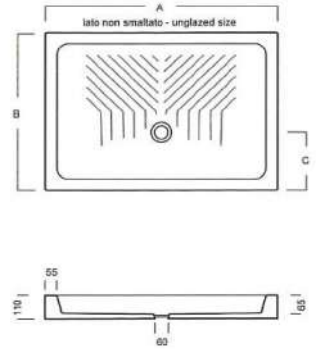

Bar code: 5291840020197

Ref: RC70-120
Size: 70 x 120 x H10 cm

Bar code: 5291840020210

Fine fire clay shower trays H6

Ref: RC80-100-6
Size: 80 x 100 x H6cm

Ref: RC80-120-6
Size: 80 x 120 x H6cm

no glazing

Ceramic rectangular
Shower tray H11
Ref. Y1MA01 WHITE
Size: 90 x 72 x 11 cm
Ceramic rectangular
Shower tray H11
Ref. Y1ME01 WHITE
Size: 120 x 80 x 11 cm

PIATTI DOCCIA	A	B	C
120x80	1200	810	260
100x80	1010	810	260
120x70	1200	750	260
100x70	1010	705	260
90x72	905	720	160

fonde
shower trays

Size: 90 x 90 x H10 cm

IDEAL
SANITAIRE

Acrylic shower trays

Ref: 402720
Size: 72 X 90 x H8 cm

High: 6cm inside

Ref: 400721
Size: 80 x 100 X H11 cm

High: 6cm inside

Lubrifiant										
Lubrifiant	A	B	C	D	E	F	G	H	I	J
Lubrifiant 01	310	320	330	340	350	360	370	380	390	400
Lubrifiant 02	310	320	330	340	350	360	370	380	390	400

Ref: 400712
Size: 90 x 90 x H8 cm

High: 6cm inside

Ref: 400731
Size: 80 x 80 x 8cm

High: 6cm inside

Ref: 402732
Size: 90x 90 x 8cm

High: 6cm inside