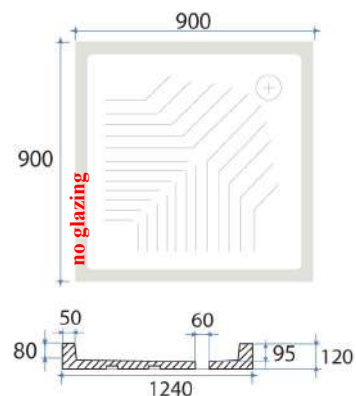

Bar code: 5291840020180