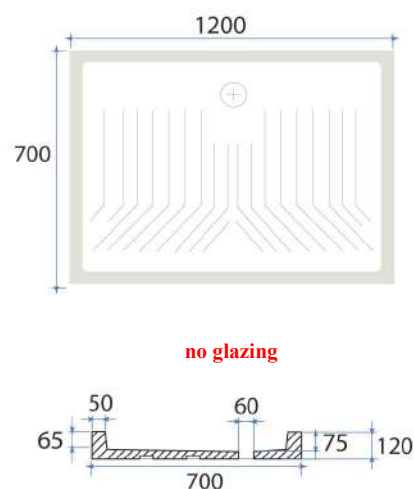

Bar code: 5291840020173

Ref: SQ90-90
Size: 90 x 90 x H10 cm

Bar code: 5291840020180

Fine fire clay shower trays H10

Ref: RC72-90
Size: 72 x 90 x H10 cm

Bar code: 5291840020166

Ref: RC70-100
Size: 70 x 100 x H10 cm

Bar code: 5291840020197

Ref: RC70-120
Size: 70 x 120 x H10 cm

Bar code: 5291840020210

Fine fire clay shower trays H6

Ref: RC80-100-6
Size: 80 x 100 x H6cm

Ref: RC80-120-6
Size: 80 x 120 x H6cm

no glazing

Ceramic rectangular
Shower tray H11
Ref. Y1MA01 WHITE
Size: 90 x 72 x 11 cm
Ceramic rectangular
Shower tray H11
Ref. Y1ME01 WHITE
Size: 120 x 80 x 11 cm

High: 6cm inside

Ref: 400721
Size: 80 x 100 X H11 cm

High: 6cm inside

Lubrifiant										
Lubrifiant	A	B	C	D	E	F	G	H	I	J
Lubrifiant 01	310	320	330	340	350	360	370	380	390	400
Lubrifiant 02	310	320	330	340	350	360	370	380	390	400

Ref: 400712
Size: 90 x 90 x H8 cm

High: 6cm inside

Ref: 400731
Size: 80 x 80 x 8cm

High: 6cm inside

Ref: 402732
Size: 90x 90 x 8cm

High: 6cm inside