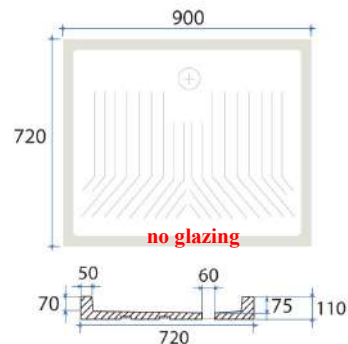

Shower trays

Date: 2 March 2023

Fine fire clay shower trays H10

Ref: SQ70-70
Size: 70 x 70x H10 cm

Bar code: 5291840021828

Ref: SQ75-75
Size: 75 x 75x H10 cm

Bar code:

Ref: SQ80-80
Size: 80 x 80 x H10 cm

Bar code: 5291840020173

Ref: SQ90-90
Size: 90 x 90 x H10 cm

Bar code: 5291840020180

Fine fire clay shower trays H10

Ref: RC72-90
Size: 72 x 90 x H10 cm

Bar code: 5291840020166

Ref: RC70-100
Size: 70 x 100 x H10 cm

Bar code: 5291840020197

Ref: RC70-120
Size: 70 x 120 x H10 cm

Bar code: 5291840020210

Fine fire clay shower trays H6

Ref: RC80-100-6
Size: 80 x 100 x H6cm

Ref: RC80-120-6
Size: 80 x 120 x H6cm

no glazing

Ceramic rectangular
Shower tray H11
Ref. Y1MA01 WHITE
Size: 90 x 72 x 11 cm
Ceramic rectangular
Shower tray H11
Ref. Y1ME01 WHITE
Size: 120 x 80 x 11 cm

High: 6cm inside

Ref: 400721
Size: 80 x 100 X H11 cm

High: 6cm inside

Lubrifiant										
Lubrifiant	A	B	C	D	E	F	G	H	I	J
Lubrifiant 01	310	320	330	340	350	360	370	380	390	400
Lubrifiant 02	310	320	330	340	350	360	370	380	390	400