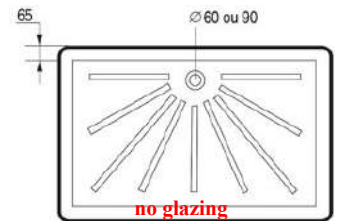

Bar code: 5291840020197

Ref: RC70-120
Size: 70 x 120 x H10 cm

Bar code: 5291840020210

Fine fire clay shower trays H6

Ref: RC80-100-6
Size: 80 x 100 x H6cm

Ref: RC80-120-6
Size: 80 x 120 x H6cm

no glazing

Ceramic rectangular
Shower tray H11
Ref. Y1MA01 WHITE
Size: 90 x 72 x 11 cm
Ceramic rectangular
Shower tray H11
Ref. Y1ME01 WHITE
Size: 120 x 80 x 11 cm

PIATTI DOCCIA	A	B	C
120x80	1200	810	260
100x80	1010	810	260
120x70	1200	750	260
100x70	1010	705	260
90x72	905	720	160

fonde
shower trays

Size: 90 x 90 x H10 cm

IDEAL
SANITAIRE

Acrylic shower trays

Ref: 402720
Size: 72 X 90 x H8 cm

High: 6cm inside

Ref: 400721
Size: 80 x 100 X H11 cm

High: 6cm inside

Lubrifiant										
Lubrifiant	A	B	C	D	E	F	G	H	I	J
Lubrifiant 01	310	320	330	340	350	360	370	380	390	400
Lubrifiant 02	310	320	330	340	350	360	370	380	390	400

Ref: 400712
Size: 90 x 90 x H8 cm

High: 6cm inside

Ref: 400731
Size: 80 x 80 x 8cm

High: 6cm inside

Ref: 402732
Size: 90x 90 x 8cm

High: 6cm inside