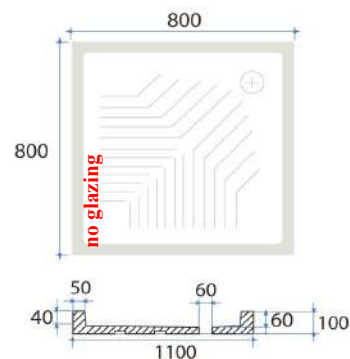

Bar code: 5291840020173

Ref: SQ90-90
Size: 90 x 90 x H10 cm