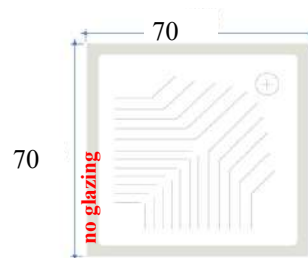

Shower trays

Date: 2 March 2023

Fine fire clay shower trays H10

Ref: SQ70-70
Size: 70 x 70x H10 cm

Bar code: 5291840021828

Ref: SQ75-75
Size: 75 x 75x H10 cm

Bar code:

Ref: SQ80-80
Size: 80 x 80 x H10 cm

Bar code: 5291840020173

Ref: SQ90-90
Size: 90 x 90 x H10 cm

Bar code: 5291840020180

Fine fire clay shower trays H10

Ref: RC72-90
Size: 72 x 90 x H10 cm

Bar code: 5291840020166

Ref: RC70-100
Size: 70 x 100 x H10 cm

Bar code: 5291840020197

Ref: RC70-120
Size: 70 x 120 x H10 cm

Bar code: 5291840020210

Fine fire clay shower trays H6

Ref: RC80-100-6
Size: 80 x 100 x H6cm

Ref: RC80-120-6
Size: 80 x 120 x H6cm

no glazing

Ceramic rectangular
Shower tray H11
Ref. Y1MA01 WHITE
Size: 90 x 72 x 11 cm
Ceramic rectangular
Shower tray H11
Ref. Y1ME01 WHITE
Size: 120 x 80 x 11 cm

High: 6cm inside

Ref: 400721
Size: 80 x 100 X H11 cm

High: 6cm inside

Lubrifiant										
Lubrifiant	A	B	C	D	E	F	G	H	I	J
Lubrifiant 01	310	320	330	340	350	360	370	380	390	400
Lubrifiant 02	310	320	330	340	350	360	370	380	390	400