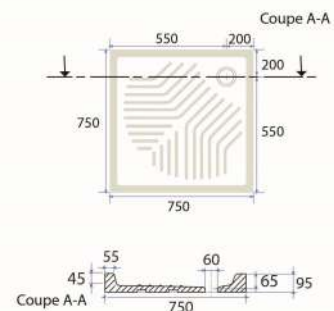

Shower trays

Date: 2 March 2023

Fine fire clay shower trays H10

Ref: SQ70-70
Size: 70 x 70x H10 cm

Bar code: 5291840021828

Ref: SQ75-75
Size: 75 x 75x H10 cm

Bar code:

Ref: SQ80-80
Size: 80 x 80 x H10 cm

Bar code: 5291840020197

Ref: RC70-120
Size: 70 x 120 x H10 cm

Bar code: 5291840020210

Fine fire clay shower trays H6

Ref: RC80-100-6
Size: 80 x 100 x H6cm

Ref: RC80-120-6
Size: 80 x 120 x H6cm

no glazing

Ceramic rectangular
Shower tray H11
Ref. Y1MA01 WHITE
Size: 90 x 72 x 11 cm
Ceramic rectangular
Shower tray H11
Ref. Y1ME01 WHITE
Size: 120 x 80 x 11 cm

High: 6cm inside

Ref: 400721
Size: 80 x 100 X H11 cm

High: 6cm inside

Lubrifiant										
Lubrifiant	A	B	C	D	E	F	G	H	I	J
Lubrifiant 01	310	320	330	340	350	360	370	380	390	400
Lubrifiant 02	310	320	330	340	350	360	370	380	390	400

Ref: 400712
Size: 90 x 90 x H8 cm

High: 6cm inside

Ref: 400731
Size: 80 x 80 x 8cm

High: 6cm inside

Ref: 402732
Size: 90x 90 x 8cm

High: 6cm inside