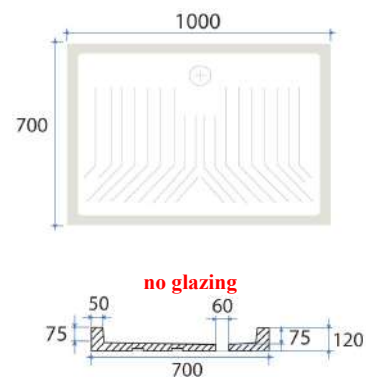

Shower trays

Date: 2 March 2023

Fine fire clay shower trays H10

Ref: SQ70-70
Size: 70 x 70x H10 cm

Bar code: 5291840021828

Ref: SQ75-75
Size: 75 x 75x H10 cm

Bar code:

Ref: SQ80-80
Size: 80 x 80 x H10 cm

Bar code: 5291840020173

Ref: SQ90-90
Size: 90 x 90 x H10 cm

Bar code: 5291840020180

Fine fire clay shower trays H10

Ref: RC72-90
Size: 72 x 90 x H10 cm

Bar code: 5291840020166

Ref: RC70-100
Size: 70 x 100 x H10 cm

Bar code: 5291840020197

Ref: RC70-120
Size: 70 x 120 x H10 cm

Bar code: 5291840020210

Fine fire clay shower trays H6

Ref: RC80-100-6
Size: 80 x 100 x H6cm

Ref: RC80-120-6
Size: 80 x 120 x H6cm

no glazing

Ceramic rectangular
Shower tray H11
Ref. Y1MA01 WHITE
Size: 90 x 72 x 11 cm
Ceramic rectangular
Shower tray H11
Ref. Y1ME01 WHITE
Size: 120 x 80 x 11 cm

Ref: 400712
Size: 90 x 90 x H8 cm

High: 6cm inside

Ref: 400731
Size: 80 x 80 x 8cm

High: 6cm inside

Ref: 402732
Size: 90x 90 x 8cm

High: 6cm inside