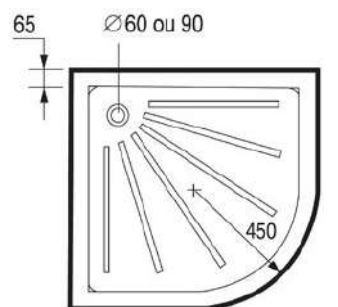

Bar code: 5291840020197

Ref: RC70-120
Size: 70 x 120 x H10 cm

Bar code: 5291840020210

Fine fire clay shower trays H6

Ref: RC80-100-6
Size: 80 x 100 x H6cm

Ref: RC80-120-6
Size: 80 x 120 x H6cm

no glazing

Ceramic rectangular
Shower tray H11
Ref. Y1MA01 WHITE
Size: 90 x 72 x 11 cm
Ceramic rectangular
Shower tray H11
Ref. Y1ME01 WHITE
Size: 120 x 80 x 11 cm

PIATTI DOCCIA	A	B	C
120x80	1200	810	260
100x80	1010	810	260
120x70	1200	750	260
100x70	1010	705	260
90x72	905	720	160

fonde
shower trays

Size: 90 x 90 x H10 cm

IDEAL
SANITAIRE

Acrylic shower trays

Ref: 402720
Size: 72 X 90 x H8 cm

High: 6cm inside

Ref: 400721
Size: 80 x 100 X H11 cm

High: 6cm inside

Lubrifiant										
Lubrifiant	A	B	C	D	E	F	G	H	I	J
Lubrifiant 01	310	320	330	340	350	360	370	380	390	400
Lubrifiant 02	310	320	330	340	350	360	370	380	390	400

Ref: 400712
Size: 90 x 90 x H8 cm

High: 6cm inside

Ref: 400731
Size: 80 x 80 x 8cm

High: 6cm inside

Ref: 402732
Size: 90x 90 x 8cm

High: 6cm inside