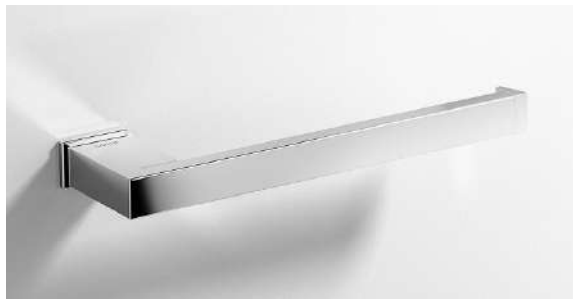

TOWEL RING 231.82mm

Ref. 166824

Bar code: 8423561166824