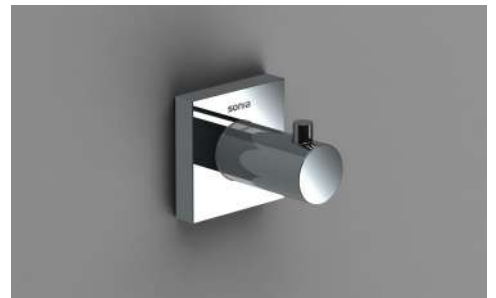

TOWEL RING

Ref. 179664

Bar code: 8423561179664

OPEN TOILET ROLL HOLDER

Ref. 179688

Bar code: 8423561179688

ROBE HOOK

Ref. 179671