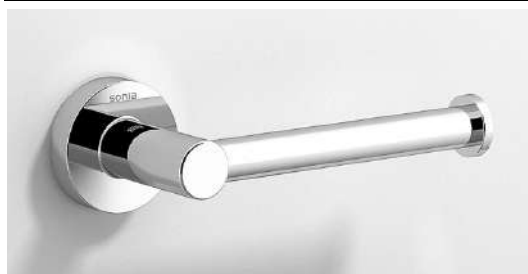

---

STANDING  
WC ROLL-BRUSH SET

|             |       |        |
|-------------|-------|--------|
| Ref. 176281 | stock | chrome |
| Ref. 176267 | stock | black  |

Towel BAR 60cm

Ref. 179657

Bar code: 8423561179657

Bar code: 8423561179671

TUMBLER HOLDER

Ref. 179695

Bar code: 8423561179695

SOAP DISH

Ref. 179701

Bar code: 8423561179701

Towel BAR 60cm

Bar code: 8423561181308

---

OPEN TOILET ROLL HOLDER

Ref. 181322

Bar code: 8423561181322

---

TOILET ROLL HOLDER

Ref. 181353