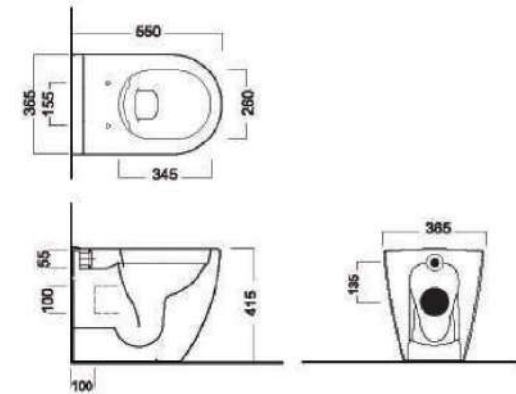

Amsterdam Back to Wall WC

- Rimless για εύκολο καθαρισμό με μικρή κατανάλωση νερού

Slim soft close seat Amsterdam

Slim κάθισμα soft close UF Duroplast

Αποσπώμενο κάθισμα για ευκολία καθαρισμού

AZUR Wash basin

435x310