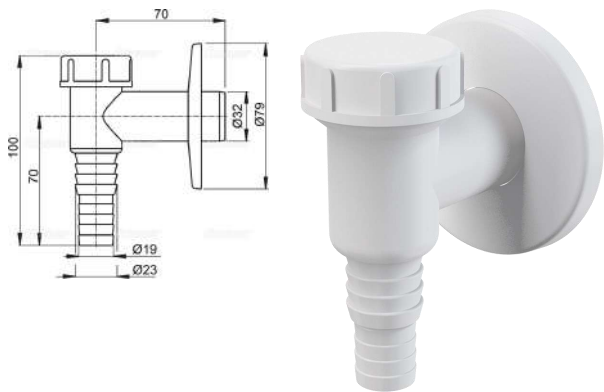

APS2 8594045933703

External washing machine trap white
to connect the washing machine or dishwasher

M956 Flexible waste pipe holder