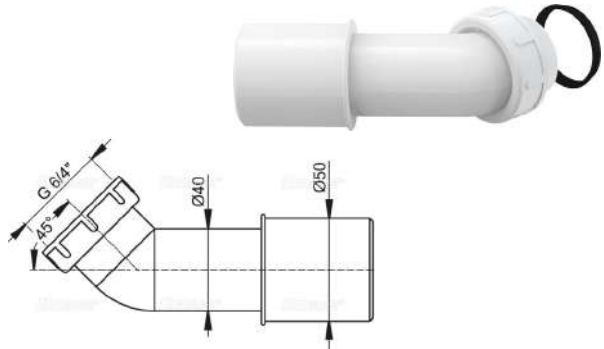

A93-3/8" 8595580501280

Universal WC cistern ALCA UNI DUAL
For installation on plaster
For mounting as high, medium and low-lying
The cistern is isolated against condensation, Water supply from left / right
Universal brackets with their spacing and shape are consistent with existing tanks
Volume 8 l with a large variety of settings for the flushing water volume
Flushing DUAL 3/6 l, Water saving setting
Design solution ensures the comfort when flushing even for children and handicapped people, Material: ABS
Functional requirements class I
Big flush 5,5 – 8 l, Small flush 2,5 – 3,5 l
The default setting of large flush 6 – l, The default setting of small flush 3 – l
When installed in a high rise position the tank is functional only with the big flush 6-8 l
Acoustic group II <30 dB, Working range 0,05 – 0,8 MPa
Recommended operating pressure 0,5 – 0,8 MPa
EN 14124, EN 14055

A52 8594045930696

ELBOW 45°
For shower wastes and traps
For bath wastes and traps in combination with A53 6/4 "
Connection to waste pipe Ø40/50 mm
Material: ABS

P148Z 8595580544973

Double connectors
G1"/ 17-23mm
with return valve

APS2 8594045933703

External washing machine trap white
to connect the washing machine or dishwasher

M956 Flexible waste pipe holder