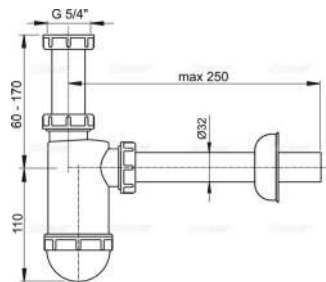

A45B 8594045937596

Urinal trap horizontal outlet

urinal trap built-in
 waste pipe – diameter 40 mm
 trap with seal for connection to urinal
 packing - outer box: 25pcs
 size - outer box: 590×390×240 mm
 weight - outer box: 5.1kg

A431 8594045930665

Wash-basin trap DN32 with coupling nut 5/4", metal

Connection to waste pipe Ø32 mm
 High scratch resistance
 Material: chrome-plated brass
 Odour trap 50 mm
 Flow rate 34 l/min
 Thermal resistance 95 °C
 EN 274

A430 8594045935547

Wash-basin trap Ø32 with coupling nut 5/4"

For wash-basin
 Connection to waste pipe Ø32 mm
 polypropylene
 Flow rate - 38 l/min, Thermal resistance - 95 °C,
 Odour trap -58mm
 EN 274

A507BLACK 8595580558697