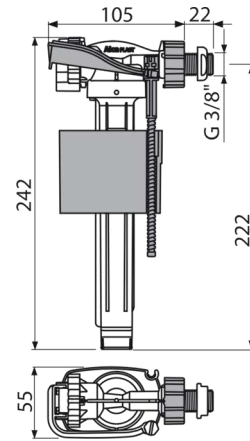

S1542-ND

Click clack mechanism

AC392/A504CKM/A507CKM

A160P-3/8 8595580566746

Side inlet fill valve metal thread for plastic prewall wc cisterns

For plastic cisterns and pre-wall installation systems, For replacement, For installation on the side of the cistern
 Acoustic group I <20 dB
 Working range 0,05 – 1,6 MPa
 Recommended operating pressure 0,5 – 0,8 MPa
 Thread diameter 3/8 "
 Compatible with pre-wall installation systems Alcaplast range A, Metal thread length 22 mm, Built-in filter to trap dirt, Smooth closing without any shocks, Adjustable water level, Low sensitivity to the changing pressure in the water main.

A08A 8595580532772

Flush valve with DUAL control button

For ceramic flushing cistern, For replacement, The design allows optimum height adjustment of the valve according to the height of the cistern, DUAL flush mechanism 3/6 l, STOP button to adjust the amount of discharged water, Option of the setting the button off the axis of the valve
 DUAL button chrome, Material: ABS
 Height adjustment range 315 – 450 mm, Functional requirements class I
 Flush volume of single flushes is determined by the size and the volume of the tank, Norms EN 14055

A18-3/8" 8594045931631

A18-1/2" 8594045931624

Bottom inlet fill valve metal thread

For ceramic flushing cistern, For replacement
 To install into the bottom of the cistern
 Metal thread length 39 mm, Built-in filter to trap dirt
 Smooth closing without any shocks, Adjustable water level
 Low sensitivity to the changing pressure in the water main
 The design allows optimum height adjustment of the valve according to the height of the cistern, Material: ABS
 Acoustic group II <30 dB
 Working range 0,05 – 0,8 MPa
 Recommended operating pressure 0,5 – 0,8 MPa
 Height adjustment range 265 – 345 mm
 Thread diameter 3/8 ", 1/2", Norms EN 14124