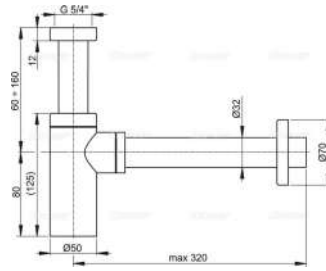

A400 8594045937589

Wash-basin trap design dn32, chrome

For wash-basin
Customs code: 74182000
Odour trap 50 mm
Flow rate: 30 l/min
Connection to waste pipe Ø32 mm, High scratch resistance, Color: chrome, Material: chrom-plated brass
EN 274