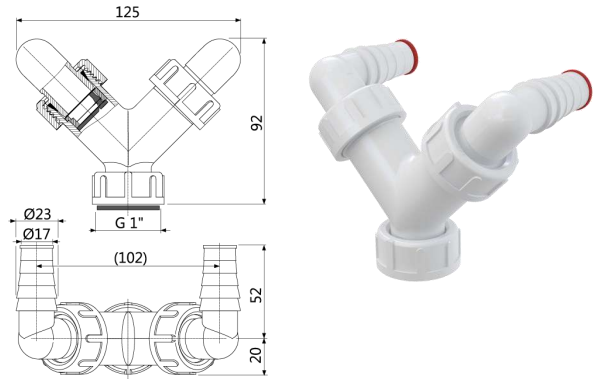

P148Z 8595580544973

Double connectors
G1"/ 17-23mm
with return valve