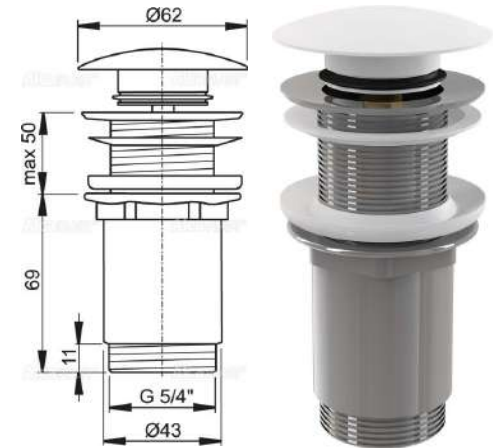

Wash-basin click/clack waste

alca

A395

8595580500344

Wash-basin click/clack waste 5/4", metal, big plug

For plastic and glass wash-basins, without overflow
For plastic and glass wash-basins
For wash-basins with overflow to trap
Long life CLICK/CLACK mechanism
Material: chrome-plated brass
Highly resistant to mechanical damage
Thread for connection to wash-basin trap 5/4"
thread :5/4"

A395B

8595580539368

wash-basin click/clack waste 5/4" metal without overflow, big white plug, for plastic and glass wash-basins

For plastic and glass wash-basin, with overflow to trap
Thread 5/4 - "
Thread for connection to wash-basin trap 5/4"
The surface is resistant to mechanical damage
Long life CLICK/CLACK mechanism
Material: chrome-plated brass

A08A 8595580532772

Flush valve with DUAL control button

For ceramic flushing cistern, For replacement, The design allows optimum height adjustment of the valve according to the height of the cistern, DUAL flush mechanism 3/6 l, STOP button to adjust the amount of discharged water, Option of the setting the button off the axis of the valve
 DUAL button chrome, Material: ABS
 Height adjustment range 315 – 450 mm, Functional requirements class I
 Flush volume of single flushes is determined by the size and the volume of the tank, Norms EN 14055

A18-3/8" 8594045931631

A18-1/2" 8594045931624

Bottom inlet fill valve metal thread

For ceramic flushing cistern, For replacement
 To install into the bottom of the cistern
 Metal thread length 39 mm, Built-in filter to trap dirt
 Smooth closing without any shocks, Adjustable water level
 Low sensitivity to the changing pressure in the water main
 The design allows optimum height adjustment of the valve according to the height of the cistern, Material: ABS
 Acoustic group II <30 dB
 Working range 0,05 – 0,8 MPa
 Recommended operating pressure 0,5 – 0,8 MPa
 Height adjustment range 265 – 345 mm
 Thread diameter 3/8 ", 1/2", Norms EN 14124