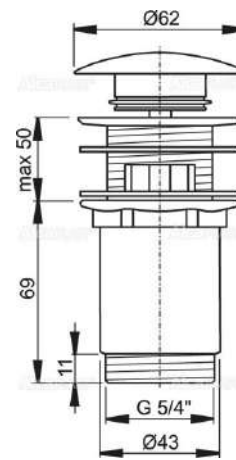

A504KM

Plug kit
S0986-ND+S0513-ND+S1015-ND

A434 8595580503086

space-saving wash-basin trap with coupling nut 5/4"
 For wash-basin To save space under the wash-basin
 Odour trap 64 mm, Flow rate 60 l/min,
 Thermal resistance 95 °C
 Connection to waste pipe Ø40 mm
 Material: polypropylene

Wash-basin click/clack waste

alca

A392C 8595580561543

Wash-basin click/clack waste 5/4", metal, big plug with overflow
Long life CLICK/CLACK mechanism
Material: chrome-plated brass
Highly resistant to mechanical damage
Thread for connection to wash-basin trap 5/4"
Easy clean trap – thanks to completely removable waste outlet thread 5/4"

A392B 8595580539351

wash-basin click/clack waste 5/4" metal with overflow, big white plug
For wash-basin with overflow
Thread 5/4 - "
Thread for connection to wash-basin trap 5/4"
The surface is resistant to mechanical damage
Long life CLICK/CLACK mechanism
Material: chrome-plated brass