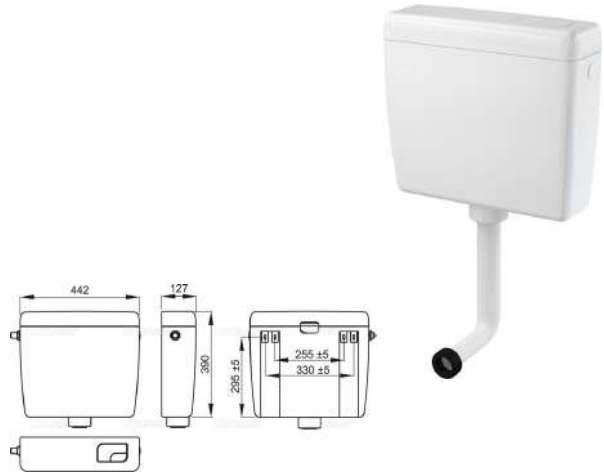

A93-3/8" 8595580501280

Universal WC cistern ALCA UNI DUAL
For installation on plaster
For mounting as high, medium and low-lying
The cistern is isolated against condensation, Water supply from left / right
Universal brackets with their spacing and shape are consistent with existing tanks
Volume 8 l with a large variety of settings for the flushing water volume
Flushing DUAL 3/6 l, Water saving setting
Design solution ensures the comfort when flushing even for children and handicapped people, Material: ABS
Functional requirements class I
Big flush 5,5 – 8 l, Small flush 2,5 – 3,5 l
The default setting of large flush 6 – l, The default setting of small flush 3 – l
When installed in a high rise position the tank is functional only with the big flush 6-8 l
Acoustic group II <30 dB, Working range 0,05 – 0,8 MPa
Recommended operating pressure 0,5 – 0,8 MPa
EN 14124, EN 14055

A52 8594045930696

ELBOW 45°
For shower wastes and traps
For bath wastes and traps in combination with A53 6/4 "
Connection to waste pipe Ø40/50 mm
Material: ABS