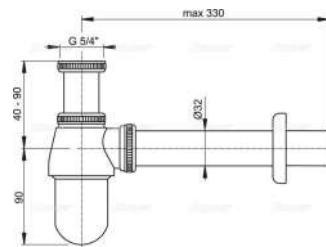

A431 8594045930665

Wash-basin trap DN32 with coupling nut 5/4", metal

Connection to waste pipe Ø32 mm
 High scratch resistance
 Material: chrome-plated brass
 Odour trap 50 mm
 Flow rate 34 l/min
 Thermal resistance 95 °C
 EN 274