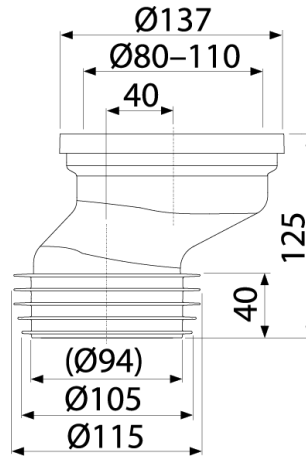

A48

8594045930603

Shower waste and trap with stainless steel grid chrome Flow rate 43L 1/min. Ø90

•To drain the water from the shower trays •For shower trays without overflow •For shower trays with a drain outlet Ø90 mm
•Material: polypropylene, thermally and chemically resistant, longitudinally welded •Waste can be connected using elbow A52 •Fully cleanable up to the waste pipe •Building height 84 mm
•Flowrate: 43 l/min •Thermal resistance: 95 °C •Odour trap: 50 mm EN 274

A49CR

8594045930627

Shower waste and trap with stainless steel grid chrome Flow rate 43L 1/min.

•To drain the water from the shower trays •For shower trays without overflow •For shower trays with a drain outlet Ø90 mm
•Material: polypropylene, thermally and chemically resistant, longitudinally welded •Waste can be connected using elbow A52 •Fully cleanable up to the waste pipe •Building height 84 mm
•Flowrate: 43 l/min •Thermal resistance: 95 °C •Odour trap: 50 mm EN 274

DN90

Cover DN90 White for A491CR/A49CR

S0053

White cover A491CR & A49CR

A991-20 8595580542085

WC connectors eccentric 20 mm

For connecting the toilet to the sewage pipe – diameter 110 mm
 Material soft PVC
 Packaging – bag : 1 pcs
 size – bag : 140×150×125 mm
 weight – bag: 0.213 kg

A991-40 8595580542092

WC connectors eccentric 40 mm

For connecting the toilet to the sewage pipe – diameter 110 mm
 Material soft PVC
 Packaging – bag : 1 pcs
 size – bag : 140×150×125 mm
 weight – bag: 0.216 kg