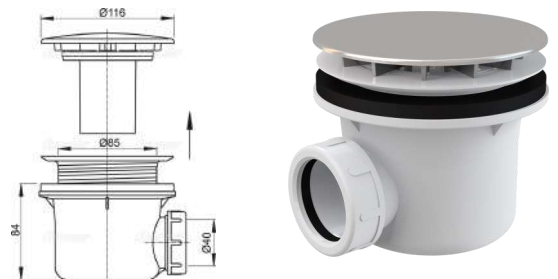

alca

Plumbing SYSTEMS

4 April 2022

A491CR

8595580523749

Shower waste set chrome 90mm stainless steel grid Flow rate 37,2L 1/min. Ø90

To drain the water from the shower trays. For shower trays with a drain outlet Ø90 mm. For shower trays without overflow
Self-cleaning design of trap. Fully cleanable up to the waste pipe, Reduced installation height 65 mm. Direct connection to HT (after cutting)
Simple fitting of the waste and trap covers. Material: polypropylene, thermally and chemically resistant, longitudinally welded
•Flowrate: 37,2 l/min. Thermal resistance: 95 °C Odour trap: 30 mm EN 274

A48

8594045930603

Shower waste and trap with stainless steel grid chrome Flow rate 43L 1/min. Ø90

•To drain the water from the shower trays •For shower trays without overflow •For shower trays with a drain outlet Ø90 mm
•Material: polypropylene, thermally and chemically resistant, longitudinally welded •Waste can be connected using elbow A52 •Fully cleanable up to the waste pipe •Building height 84 mm
•Flowrate: 43 l/min •Thermal resistance: 95 °C •Odour trap: 50 mm EN 274

A49CR

8594045930627

Shower waste and trap with stainless steel grid chrome Flow rate 43L 1/min.

•To drain the water from the shower trays •For shower trays without overflow •For shower trays with a drain outlet Ø90 mm
•Material: polypropylene, thermally and chemically resistant, longitudinally welded •Waste can be connected using elbow A52 •Fully cleanable up to the waste pipe •Building height 84 mm
•Flowrate: 43 l/min •Thermal resistance: 95 °C •Odour trap: 50 mm EN 274