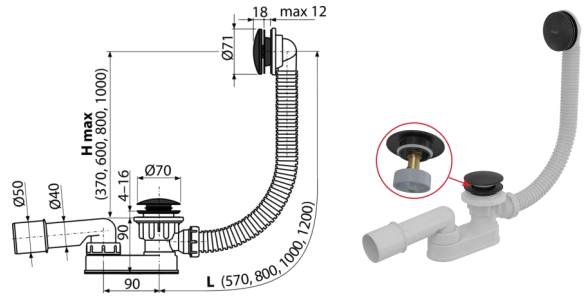

alca

Plumbing SYSTEMS

4 April 2022

A491CR

8595580523749

Shower waste set chrome 90mm stainless steel grid Flow rate 37,2L 1/min. Ø90

To drain the water from the shower trays. For shower trays with a drain outlet Ø90 mm. For shower trays without overflow
Self-cleaning design of trap. Fully cleanable up to the waste pipe, Reduced installation height 65 mm. Direct connection to HT (after cutting)
Simple fitting of the waste and trap covers. Material: polypropylene, thermally and chemically resistant, longitudinally welded
•Flowrate: 37,2 l/min. Thermal resistance: 95 °C Odour trap: 30 mm EN 274

A47CR-60

8594045930221

Shower waste and trap chrome 60mm stainless steel grid Flow rate 49L 1/min.

•To drain the water from the shower trays •For shower trays without overflow •For shower trays with a drain outlet Ø60 mm
•Material: polypropylene, thermally and chemically resistant, longitudinally welded •Waste can be connected using elbow A52 •Self-cleaning design of trap •Building height 79 mm •Removable basket for debris
•Flowrate: 49 l/min •Thermal resistance: 95 °C •Odour trap: 50 mm EN 274

A430 8594045935547

Wash-basin trap Ø32 with coupling nut 5/4"

For wash-basin
 Connection to waste pipe Ø32 mm
 polypropylene
 Flow rate - 38 l/min, Thermal resistance - 95 °C,
 Odour trap -58mm
 EN 274

A507BLACK 8595580558697

bath click/clack waste and trap, black-matt
 Odour trap: 43 mm, Flow rate: 48,6 l/min, Overflow flow rate: 42 l/min, Resistance of odour trap against the pressure: 588 Pa, Thermal resistance: 95 °C
 Bath waste and overflow system, Wet odour trap with swivel elbow, Closing waste by CLICK/CLACK, Overflow flexi pipe, Reduced installation height, The length of the bathtub trap 57 cm, Color: black-matt, Material: metal with black-matt finish, Easy clean trap – thanks to completely removable waste outlet
 EN 274