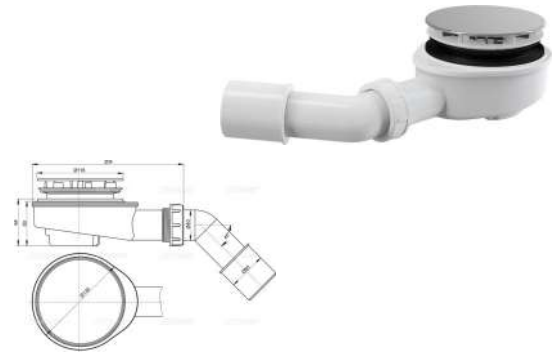

alca

Plumbing SYSTEMS

4 April 2022

A491CR

8595580523749

Shower waste set chrome 90mm stainless steel grid Flow rate 37,2L 1/min. Ø90

To drain the water from the shower trays. For shower trays with a drain outlet Ø90 mm. For shower trays without overflow
Self-cleaning design of trap. Fully cleanable up to the waste pipe, Reduced installation height 65 mm. Direct connection to HT (after cutting)
Simple fitting of the waste and trap covers. Material: polypropylene, thermally and chemically resistant, longitudinally welded
•Flowrate: 37,2 l/min. Thermal resistance: 95 °C Odour trap: 30 mm EN 274

A47CR-60

8594045930221

Shower waste and trap chrome 60mm stainless steel grid Flow rate 49L 1/min.

•To drain the water from the shower trays •For shower trays without overflow •For shower trays with a drain outlet Ø60 mm
•Material: polypropylene, thermally and chemically resistant, longitudinally welded •Waste can be connected using elbow A52 •Self-cleaning design of trap •Building height 79 mm •Removable basket for debris
•Flowrate: 49 l/min •Thermal resistance: 95 °C •Odour trap: 50 mm EN 274

A48

8594045930603

Shower waste and trap with stainless steel grid chrome Flow rate 43L 1/min. Ø90

•To drain the water from the shower trays •For shower trays without overflow •For shower trays with a drain outlet Ø90 mm
•Material: polypropylene, thermally and chemically resistant, longitudinally welded •Waste can be connected using elbow A52 •Fully cleanable up to the waste pipe •Building height 84 mm
•Flowrate: 43 l/min •Thermal resistance: 95 °C •Odour trap: 50 mm EN 274