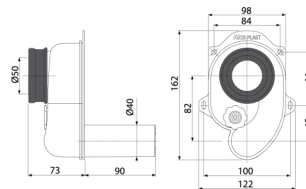

alca

Plumbing SYSTEMS

4 April 2022

A491CR

8595580523749

Shower waste set chrome 90mm stainless steel grid Flow rate 37,2L 1/min. Ø90

To drain the water from the shower trays. For shower trays with a drain outlet Ø90 mm. For shower trays without overflow
Self-cleaning design of trap. Fully cleanable up to the waste pipe, Reduced installation height 65 mm. Direct connection to HT (after cutting)
Simple fitting of the waste and trap covers. Material: polypropylene, thermally and chemically resistant, longitudinally welded
•Flowrate: 37,2 l/min. Thermal resistance: 95 °C Odour trap: 30 mm EN 274

DN90

Cover DN90 White for A491CR/A49CR

S0053

White cover A491CR & A49CR

A991-20 8595580542085

WC connectors eccentric 20 mm

For connecting the toilet to the sewage pipe – diameter 110 mm
 Material soft PVC
 Packaging – bag : 1 pcs
 size – bag : 140×150×125 mm
 weight – bag: 0.213 kg

A991-40 8595580542092

WC connectors eccentric 40 mm

For connecting the toilet to the sewage pipe – diameter 110 mm
 Material soft PVC
 Packaging – bag : 1 pcs
 size – bag : 140×150×125 mm
 weight – bag: 0.216 kg

A45B 8594045937596

Urinal trap horizontal outlet

urinal trap built-in
 waste pipe – diameter 40 mm
 trap with seal for connection to urinal
 packing - outer box: 25pcs
 size - outer box: 590×390×240 mm
 weight - outer box: 5.1kg