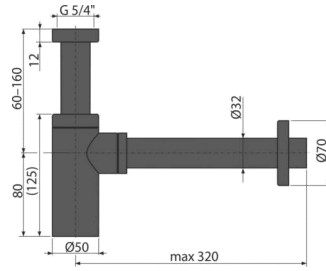

A400BLACK 8595580558673

Wash-basin trap design dn32, black-matt

For wash-basin
Customs code: 74182000
Odour trap 50 mm
Flow rate: 30 l/min
Connection to waste pipe Ø32 mm, High scratch resistance, Color: black-matt, Material: chrom-plated brass with black-matt finish
EN 274