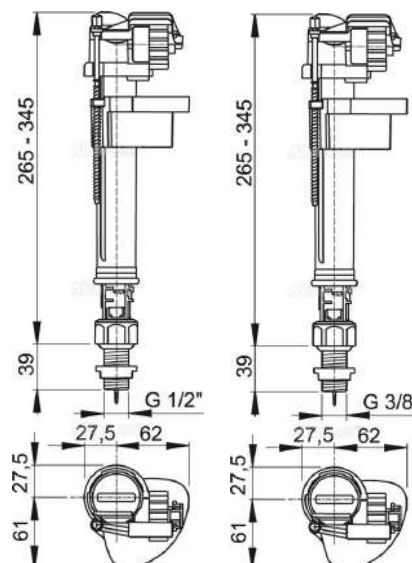

S1542-ND

Click clack mechanism

AC392/A504CKM/A507CKM

A160P-3/8 8595580566746

Side inlet fill valve metal thread for plastic prewall wc cisterns

For plastic cisterns and pre-wall installation systems, For replacement, For installation on the side of the cistern
 Acoustic group I <20 dB
 Working range 0,05 – 1,6 MPa
 Recommended operating pressure 0,5 – 0,8 MPa
 Thread diameter 3/8 "
 Compatible with pre-wall installation systems Alcaplast range A, Metal thread length 22 mm, Built-in filter to trap dirt, Smooth closing without any shocks, Adjustable water level, Low sensitivity to the changing pressure in the water main.

A08A 8595580532772

Flush valve with DUAL control button

For ceramic flushing cistern, For replacement, The design allows optimum height adjustment of the valve according to the height of the cistern, DUAL flush mechanism 3/6 l, STOP button to adjust the amount of discharged water, Option of the setting the button off the axis of the valve
 DUAL button chrome, Material: ABS
 Height adjustment range 315 – 450 mm, Functional requirements class I
 Flush volume of single flushes is determined by the size and the volume of the tank, Norms EN 14055

A18-3/8" 8594045931631

A18-1/2" 8594045931624

Bottom inlet fill valve metal thread

For ceramic flushing cistern, For replacement
 To install into the bottom of the cistern
 Metal thread length 39 mm, Built-in filter to trap dirt
 Smooth closing without any shocks, Adjustable water level
 Low sensitivity to the changing pressure in the water main
 The design allows optimum height adjustment of the valve according to the height of the cistern, Material: ABS
 Acoustic group II <30 dB
 Working range 0,05 – 0,8 MPa
 Recommended operating pressure 0,5 – 0,8 MPa
 Height adjustment range 265 – 345 mm
 Thread diameter 3/8 ", 1/2", Norms EN 14124