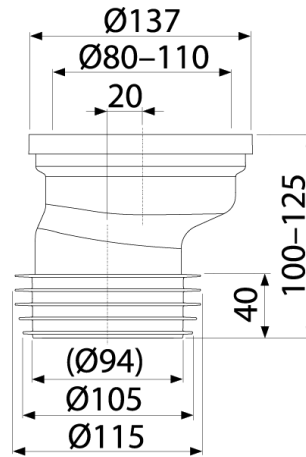

A48

8594045930603

Shower waste and trap with stainless steel grid chrome Flow rate 43L 1/min. Ø90

•To drain the water from the shower trays •For shower trays without overflow •For shower trays with a drain outlet Ø90 mm
•Material: polypropylene, thermally and chemically resistant, longitudinally welded •Waste can be connected using elbow A52 •Fully cleanable up to the waste pipe •Building height 84 mm
•Flowrate: 43 l/min •Thermal resistance: 95 °C •Odour trap: 50 mm EN 274

A49CR

8594045930627

Shower waste and trap with stainless steel grid chrome Flow rate 43L 1/min.

•To drain the water from the shower trays •For shower trays without overflow •For shower trays with a drain outlet Ø90 mm
•Material: polypropylene, thermally and chemically resistant, longitudinally welded •Waste can be connected using elbow A52 •Fully cleanable up to the waste pipe •Building height 84 mm
•Flowrate: 43 l/min •Thermal resistance: 95 °C •Odour trap: 50 mm EN 274

DN90

Cover DN90 White for A491CR/A49CR

S0053

White cover A491CR & A49CR

A991-20 8595580542085

WC connectors eccentric 20 mm

For connecting the toilet to the sewage pipe – diameter 110 mm
 Material soft PVC
 Packaging – bag : 1 pcs
 size – bag : 140×150×125 mm
 weight – bag: 0.213 kg

A991-40 8595580542092

WC connectors eccentric 40 mm

For connecting the toilet to the sewage pipe – diameter 110 mm
 Material soft PVC
 Packaging – bag : 1 pcs
 size – bag : 140×150×125 mm
 weight – bag: 0.216 kg