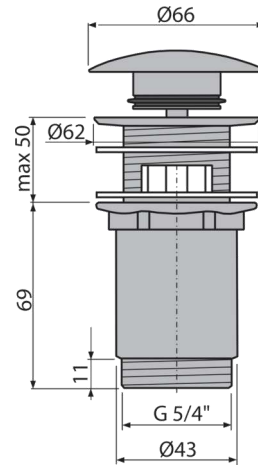

Wash-basin click/clack waste

alca

A392C 8595580561543

Wash-basin click/clack waste 5/4", metal, big plug with overflow
Long life CLICK/CLACK mechanism
Material: chrome-plated brass
Highly resistant to mechanical damage
Thread for connection to wash-basin trap 5/4"
Easy clean trap – thanks to completely removable waste outlet thread 5/4"