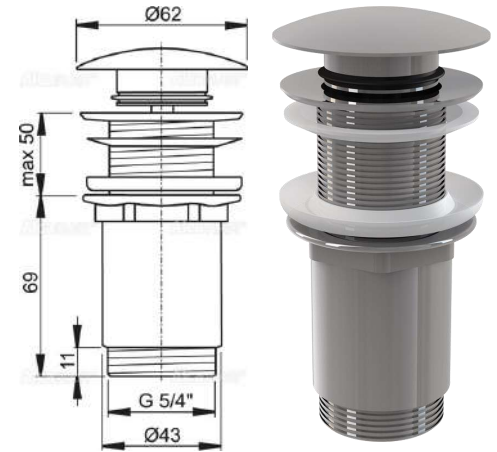

Wash-basin click/clack waste

alca

A395

8595580500344

Wash-basin click/clack waste 5/4", metal, big plug

For plastic and glass wash-basins, without overflow
For plastic and glass wash-basins
For wash-basins with overflow to trap
Long life CLICK/CLACK mechanism
Material: chrome-plated brass
Highly resistant to mechanical damage
Thread for connection to wash-basin trap 5/4"
thread :5/4"

A395B

8595580539368

wash-basin click/clack waste 5/4" metal without overflow, big white plug, for plastic and glass wash-basins

For plastic and glass wash-basin, with overflow to trap
Thread 5/4 - "
Thread for connection to wash-basin trap 5/4"
The surface is resistant to mechanical damage
Long life CLICK/CLACK mechanism
Material: chrome-plated brass

S1542-ND

Click clack mechanism

AC392/A504CKM/A507CKM

A160P-3/8 8595580566746

Side inlet fill valve metal thread for plastic prewall wc cisterns

For plastic cisterns and pre-wall installation systems, For replacement, For installation on the side of the cistern
 Acoustic group I <20 dB
 Working range 0,05 – 1,6 MPa
 Recommended operating pressure 0,5 – 0,8 MPa
 Thread diameter 3/8 "
 Compatible with pre-wall installation systems Alcaplast range A, Metal thread length 22 mm, Built-in filter to trap dirt, Smooth closing without any shocks, Adjustable water level, Low sensitivity to the changing pressure in the water main.

A08A 8595580532772

Flush valve with DUAL control button

For ceramic flushing cistern, For replacement, The design allows optimum height adjustment of the valve according to the height of the cistern, DUAL flush mechanism 3/6 l, STOP button to adjust the amount of discharged water, Option of the setting the button off the axis of the valve
 DUAL button chrome, Material: ABS
 Height adjustment range 315 – 450 mm, Functional requirements class I
 Flush volume of single flushes is determined by the size and the volume of the tank, Norms EN 14055