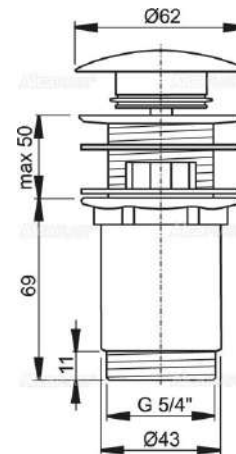

A392BLACK 8595580558666

wash-basin click/clack waste 5/4", metal with overflow, big black plug
For wash-basin with overflow
Thread 5/4 "
Thread for connection to wash-basin trap 5/4"
Highly resistant to mechanical damage
Long life CLICK/CLACK mechanism
Material: chromed brass coated black-mat