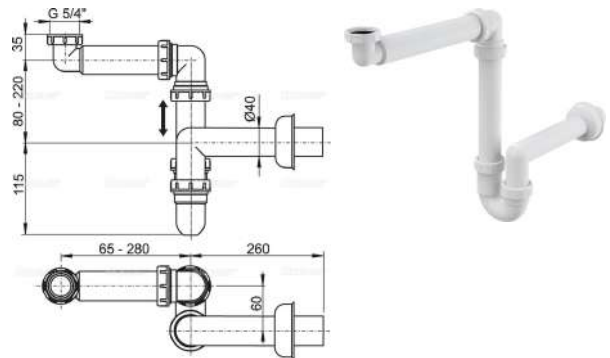

A504KM

Plug kit
S0986-ND+S0513-ND+S1015-ND

A434 8595580503086

space-saving wash-basin trap with coupling nut 5/4"
 For wash-basin To save space under the wash-basin
 Odour trap 64 mm, Flow rate 60 l/min,
 Thermal resistance 95 °C
 Connection to waste pipe Ø40 mm
 Material: polypropylene