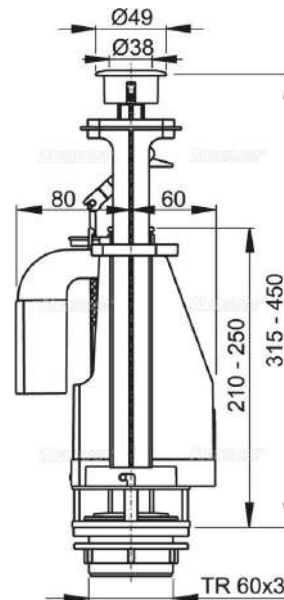

S1542-ND

Click clack mechanism

AC392/A504CKM/A507CKM

A160P-3/8 8595580566746

Side inlet fill valve metal thread for plastic prewall wc cisterns

For plastic cisterns and pre-wall installation systems, For replacement, For installation on the side of the cistern
 Acoustic group I <20 dB
 Working range 0,05 – 1,6 MPa
 Recommended operating pressure 0,5 – 0,8 MPa
 Thread diameter 3/8 "
 Compatible with pre-wall installation systems Alcaplast range A, Metal thread length 22 mm, Built-in filter to trap dirt, Smooth closing without any shocks, Adjustable water level, Low sensitivity to the changing pressure in the water main.

A08A 8595580532772

Flush valve with DUAL control button

For ceramic flushing cistern, For replacement, The design allows optimum height adjustment of the valve according to the height of the cistern, DUAL flush mechanism 3/6 l, STOP button to adjust the amount of discharged water, Option of the setting the button off the axis of the valve
 DUAL button chrome, Material: ABS
 Height adjustment range 315 – 450 mm, Functional requirements class I
 Flush volume of single flushes is determined by the size and the volume of the tank, Norms EN 14055

A18-3/8" 8594045931631

A18-1/2" 8594045931624

Bottom inlet fill valve metal thread

For ceramic flushing cistern, For replacement
 To install into the bottom of the cistern
 Metal thread length 39 mm, Built-in filter to trap dirt
 Smooth closing without any shocks, Adjustable water level
 Low sensitivity to the changing pressure in the water main
 The design allows optimum height adjustment of the valve according to the height of the cistern, Material: ABS
 Acoustic group II <30 dB
 Working range 0,05 – 0,8 MPa
 Recommended operating pressure 0,5 – 0,8 MPa
 Height adjustment range 265 – 345 mm
 Thread diameter 3/8 ", 1/2", Norms EN 14124