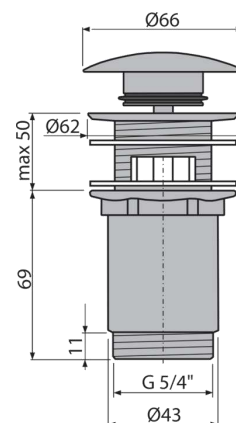

A392-G-P 8595580571665

Wash-basin CLICK/CLACK waste 5/4" metal with overflow, big plug, GOLD-polished
For wash-basin with overflow
Thread 5/4 "
Thread for connection to wash-basin trap 5/4"
The surface is resistant to mechanical damage
Long life CLICK/CLACK mechanism
Easy clean trap – thanks to completely removable waste outlet
Material: brass with PVD surface finish