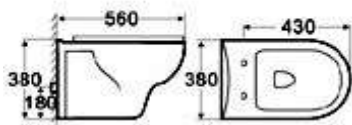

6801A
Washdown Wall-hung Closet
Size: 560x380x380mm
P-trap, 180mm Roughing-in

photo	Description	Ref. nr.	Size cm	Bar code
	TOILET "CARINO" S-TRAP Outlet: 25cm - (side or bottom inlet) Price include "Plumwater" mechanism dual flush with compact bottom silence telescopic inlet & Toilet soft close "PP" H.T.	LIFA-CWT2507		5291840016893
	Only the toilet cistern "Carino"	CWT2507		
	Only the toilet pan "Carino"	CWT2507		
	Toilet seat "Carino"	LIFA-WT2507		

TOILET "CARINO"

P-TRAP

Price include "Plumwater" mechanism dual flush with compact bottom silence telescopic inlet & Toilet soft close "PP" H.T.

Size: 660x380x740mm
S-trap, 250mm Roughing-in

TOILET "RODONA"