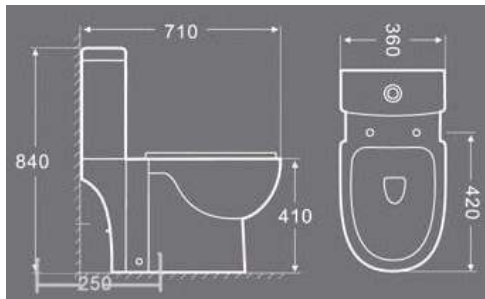

TOILET “MODERN SAUBER” S-TRAP Outlet : 24cm Price include “Plumwater” mechanism dual flush with compact bottom silence telescopic inlet & Toilet seat soft close “PP” H.T.	LIFA-WT6801-S		
	Only toilet cistern “Modern Sauber”	LIFA-WT6801		
	Only toilet Pan “Modern Sauber”	LIFA-WT6801		
	Toilet seat “Modern Sauber” soft close