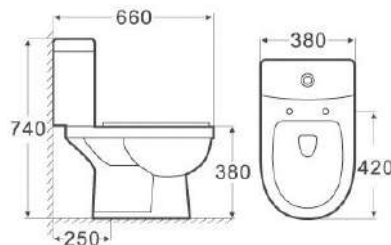

LiFa®

SANITARY WARE

photo	Description	Ref. nr.	Size cm	Bar code
	<p>TOILET “SLIM” S-Trap outlet 22cm With “Plumwater” mechanism dual flush and compact bottom telescopic inlet Toilet seat soft close s/steel hinges - click up & wash - fixed from the top toilet seat “SLIM”</p>	LIFA-WT2107	65x39x78	5291840021095

6801A
Washdown Wall-hung Closet
Size: 560x380x380mm
P-trap, 180mm Roughing-in

photo	Description	Ref. nr.	Size cm	Bar code
	TOILET "CARINO" S-TRAP Outlet: 25cm - (side or bottom inlet) Price include "Plumwater" mechanism dual flush with compact bottom silence telescopic inlet & Toilet soft close "PP" H.T.	LIFA-CWT2507		5291840016893
	Only the toilet cistern "Carino"	CWT2507		
	Only the toilet pan "Carino"	CWT2507		
	Toilet seat "Carino"	LIFA-WT2507		

TOILET "CARINO"

P-TRAP

Price include "Plumwater" mechanism dual flush with compact bottom silence telescopic inlet & Toilet soft close "PP" H.T.

Size: 660x380x740mm
S-trap, 250mm Roughing-in

TOILET "RODONA"