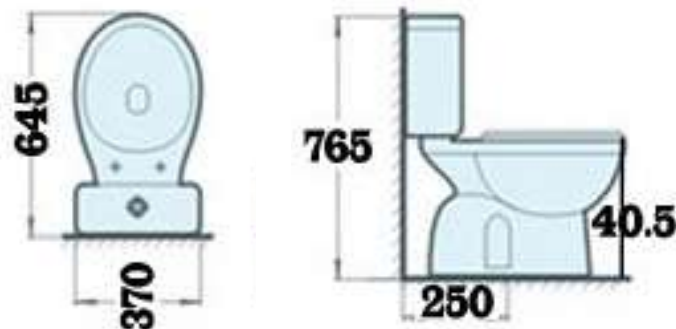

6801A
Washdown Wall-hung Closet
Size: 560x380x380mm
P-trap, 180mm Roughing-in

photo	Description	Ref. nr.	Size cm	Bar code
	TOILET "CARINO" S-TRAP Outlet: 25cm - (side or bottom inlet) Price include "Plumwater" mechanism dual flush with compact bottom silence telescopic inlet & Toilet soft close "PP" H.T.	LIFA-CWT2507		5291840016893
	Only the toilet cistern "Carino"	CWT2507		
	Only the toilet pan "Carino"	CWT2507		
	Toilet seat "Carino"	LIFA-WT2507		

TOILET "CARINO"

P-TRAP

Price include "Plumwater" mechanism dual flush with compact bottom silence telescopic inlet & Toilet soft close "PP" H.T.

Size: 660x380x740mm
S-trap, 250mm Roughing-in

TOILET "RODONA"

Only toilet pan "Rodona"

A020003-02

Toilet seat "RODONA"

photo	Description	Ref. nr.	Size cm	Bar code
	Art basin "HELLA" above counter mounting White With overflow	L5039	42x42x17.5	5291840021118

	Art basin "PARI" above counter mounting White Without overflow	L5650	40x50x13.5	
--	--	--------------	------------	--