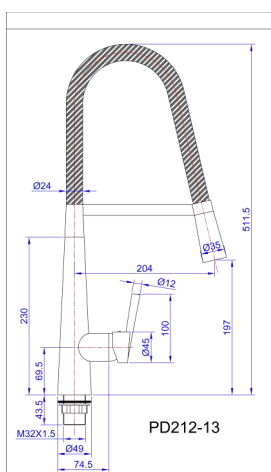

PD212-13

CONTEMPORARY ART PD212-13 or 5291840019108
collection HZD212-13
KITCHEN MIXER
WITH METAL FLEXI-
BLE 60cm
& HAND SPRAYER
HIGH 50CM