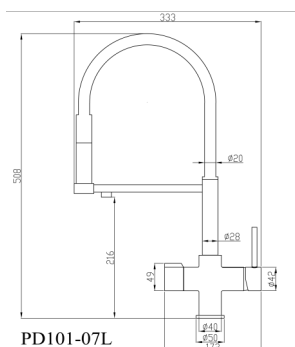

photo	Description	Ref. nr.	Bar code

PD101-07L

CONTEMPORARY ART PD101-07L 5291840021590
collection
3-way mixer
RUBBER SPOUT

NEW!