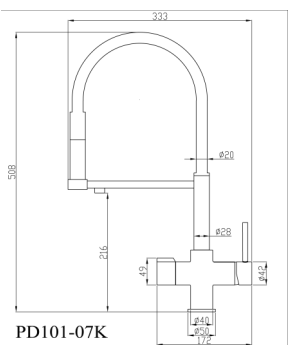

PD101-07K

CONTEMPORARY ART PD101-07K 5291840021583
collection
3-way mixer
WIRE SPOUT

NEW!