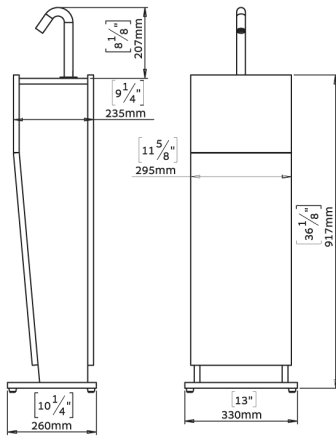

## Csaba Touch Free Hand Sanitizer Stand - 1.6

Description: Features a chrome plated full brass spout with supplied concealed hidden sensor.

1.6 US gallon (6 L) tank. Podium with front opening door.

Power supply: