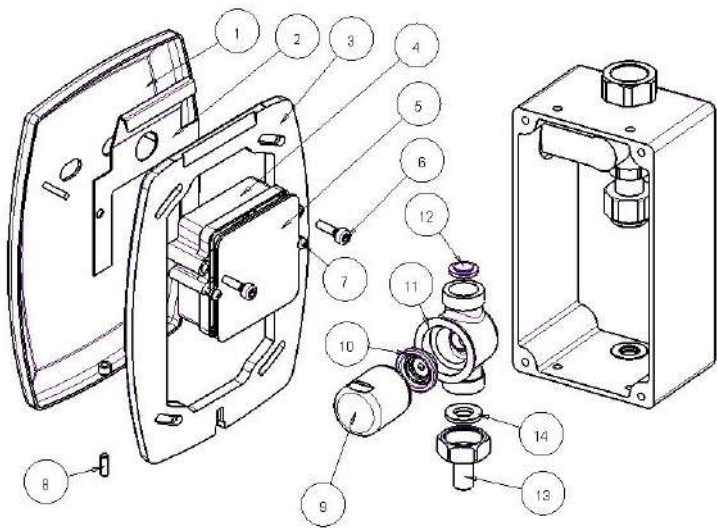

JUPITER 2030/2030E

Sensor Kit Jupiter 2030
Ref.
Solenoid Kit Jupiter 2030
Ref.