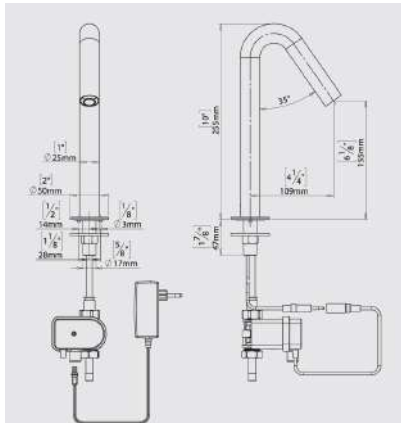

Csaba Touch-Free Deck Mounted Faucet

SPECIFICATIONS: Touch-free deck-mounted electronic faucet. For cold or premixed water. Powered by IP67 dual power input box that allows the faucet to be used with 9V battery or 9V transformer. Can be powered by a 9V transformer and an integrated back up system to be used with 9V lithium battery enabling the faucet to be used normally in case of power failure. Chrome plated body, other finishes available. Activated by concealed sensor built into the spout. Filter included. Sensor includes a low battery indicator. Adjustable settings by remote control: sensor range, security time, delay in, delay out, on-off and reset to factory settings. OPERATION: Touch-free electronic faucet. The faucet is automatically activated when users place their hands in the sensor range and stops when the users remove their hands. APPLICATION: Combining an elegant design with vandal-resistant features. Easy installation. Long lasting even in the harshest installation sites. Helps washrooms stay clean and saves water. Prevents cross contamination. Ideal for offices, hotels and restaurants.