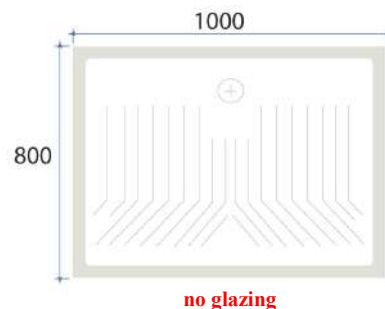

Bar code: 5291840020180

Ref: RC72-90
Size: 72 x 90 x H10 cm

Bar code: 5291840020166

Suggested with traps-syphons:
 Alcaplast A47CR-60mm
 MG 030079+ B-60 G
 MG 30031
 MG 30077
 MG 030044
 B66

Fine fire clay shower trays H10

Ref: RC70-100
Size: 70 x 100 x H10 cm

Bar code: 5291840020197

Ref: RC80-100
Size: 80 x 100 x H10 cm

Bar code: 5291840003497

Ref: RC70-120
Size: 70 x 120 x H10 cm

Bar code: 5291840020210

Ref: RC80-120
Size: 80 x 120 x H10 cm