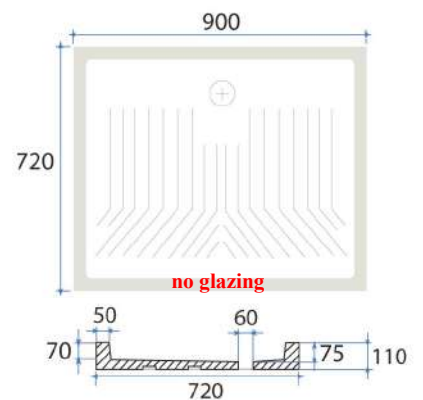

Suggested with traps-syphons:
Alcaplast A47CR-60mm
MG 030079+ B-60 G
MG 30031
MG 30077
MG 030044
B66