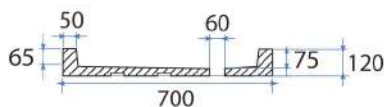

L720x720											
	A	Aa	B	Bb	C	D	E	H	I	J	K
L720x720	725	730	725	730	65	90	≥60	170	170	595	φ63±2
L720x720-90	725	730	725	730	65	90	≥60	170	170	595	φ90±3

Size: 80 x 80 x H9 cm

L800x800											
	A	Aa	B	Bb	C	D	E	H	I	J	K
L800x800	800	805	800	805	60	90	≥60	190	190	680	φ63±2
L800x800-90	800	805	800	805	60	90	≥60	190	190	680	φ90±3

Ref: RC70-100
Size: 70 x 100 x H10 cm

Bar code: 5291840020197

Ref: RC80-100
Size: 80 x 100 x H10 cm

Bar code: 5291840003497

Ref: RC70-120
Size: 70 x 120 x H10 cm

Bar code: 5291840020210

Ref: RC80-120
Size: 80 x 120 x H10 cm

Bar code:

Suggested with traps-syphons:
 Alcaplast A47CR-60mm
 MG 030079+ B-60 G
 MG 30031
 MG 30077
 MG 030044
 B66

SHOWER TRAYS H11

no glazing

Ceramic rectangular
Shower tray H11
Ref. Y1MA01 WHITE
Size: 90 x 72 x 11 cm
Bar code:

Ceramic rectangular
Shower tray H11
Ref. Y1ME01 WHITE
Size: 120 x 80 x 11 cm
Bar code:

PIATTI DOCCIA	A	B	C
120x80	1200	810	260
100x80	1010	810	260
120x70	1200	750	260
100x70	1010	705	260
90x72	905	720	160