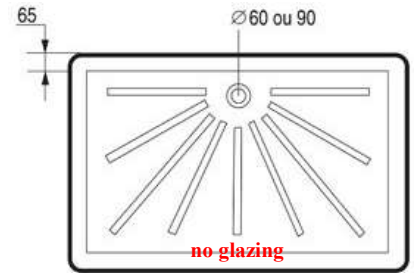

Bar code:

Suggested with traps-syphons:
 Alcaplast A47CR-60mm
 MG 030079+ B-60 G
 MG 30031
 MG 30077
 MG 030044
 B66

SHOWER TRAYS H11

no glazing

Ceramic rectangular
Shower tray H11
Ref. Y1MA01 WHITE
Size: 90 x 72 x 11 cm
Bar code:

Ceramic rectangular
Shower tray H11
Ref. Y1ME01 WHITE
Size: 120 x 80 x 11 cm
Bar code:

PIATTI DOCCIA	A	B	C
120x80	1200	810	260
100x80	1010	810	260
120x70	1200	750	260
100x70	1010	705	260
90x72	905	720	160

IDEAL
SANITAIRE

Acrylic shower trays

Ref: 402720
Size: 72 X 90 x H8 cm

High: 6cm inside

Ref: 400721
Size: 80 x 100 X H11 cm

High: 6cm inside

Ref: 400712
Size: 90 x 90 x H8 cm

High: 6cm inside

Ref: 400731
Size: 80 x 80 x 8cm

High: 6cm inside

Ref: 402732
Size: 90x 90 x 8cm

High: 6cm inside

Suggested with traps-syphons:
Alcaplast A47CR-60mm
MG 030079+ B-60 G
MG 30031
MG 30077
MG 030044
B66