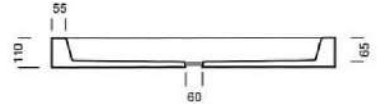

Ref: RC70-100
Size: 70 x 100 x H10 cm

Bar code: 5291840020197

Ref: RC80-100
Size: 80 x 100 x H10 cm

Bar code: 5291840003497

Ref: RC70-120
Size: 70 x 120 x H10 cm

Bar code: 5291840020210

Ref: RC80-120
Size: 80 x 120 x H10 cm

Bar code:

Suggested with traps-syphons:
 Alcaplast A47CR-60mm
 MG 030079+ B-60 G
 MG 30031
 MG 30077
 MG 030044
 B66

SHOWER TRAYS H11

no glazing

Ceramic rectangular
Shower tray H11
Ref. Y1MA01 WHITE
Size: 90 x 72 x 11 cm
Bar code:

Ceramic rectangular
Shower tray H11
Ref. Y1ME01 WHITE
Size: 120 x 80 x 11 cm
Bar code:

PIATTI DOCCIA	A	B	C
120x80	1200	810	260
100x80	1010	810	260
120x70	1200	750	260
100x70	1010	705	260
90x72	905	720	160