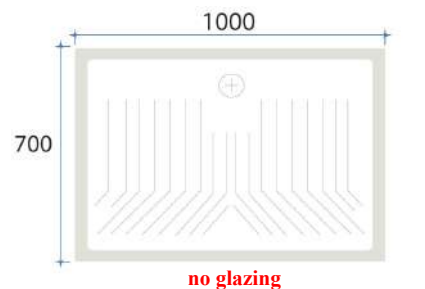

L720x720											
	A	Aa	B	Bb	C	D	E	H	I	J	K
L720x720	725	730	725	730	65	90	≥60	170	170	595	φ63±2
L720x720-90	725	730	725	730	65	90	≥60	170	170	595	φ90±3

Size: 80 x 80 x H9 cm

L800x800											
	A	Aa	B	Bb	C	D	E	H	I	J	K
L800x800	800	805	800	805	60	90	≥60	190	190	680	φ63±2
L800x800-90	800	805	800	805	60	90	≥60	190	190	680	φ90±3

Fine fire clay shower trays

Size: 90 x 90 x H10 cm

LS900x900										
	A	Aa	B	Bb	C	D	E	J	K	
LS900x900	910	920	910	920	65	100	≥60	780	φ63±2	
LS900x900-90	910	920	910	920	65	100	≥60	780	φ60±3	

Size: 90 x 90 x H6.5 cm

Bar code: 5291840020180

Ref: RC72-90
Size: 72 x 90 x H10 cm

Bar code: 5291840020166

Suggested with traps-syphons:
 Alcaplast A47CR-60mm
 MG 030079+ B-60 G
 MG 30031
 MG 30077
 MG 030044
 B66

Fine fire clay shower trays H10

Ref: RC70-100
Size: 70 x 100 x H10 cm

Bar code: 5291840020197

Ref: RC80-100
Size: 80 x 100 x H10 cm

Bar code: 5291840003497

Ref: RC70-120
Size: 70 x 120 x H10 cm

Bar code: 5291840020210

Ref: RC80-120
Size: 80 x 120 x H10 cm