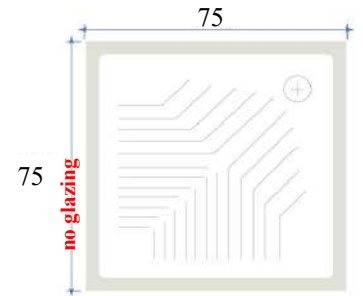

Ref: SQ80-80
Size: 80 x 80 x H10 cm

Bar code: 5291840020173