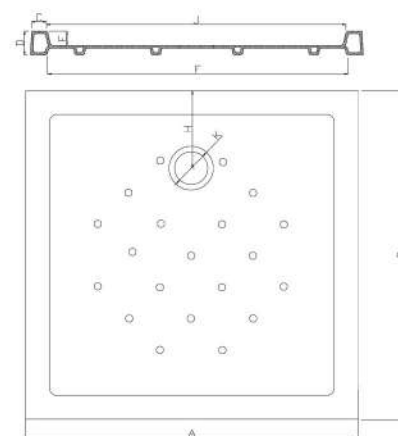

no glazing												
	A	Aa	B	Bb	C	D	E	F	H	I	J	K
L900x900x65-63	900	900	900	900	65	65	25	740	210	210	770	φ63±2

Suggested with traps-syphons:
Alcaplast **A47CR-60mm**
MG 030079+ B-60 G
MG 30031
MG 30077
MG 030044
B66

Suggested with traps-syphons:
Alcaplast **A49CR-90mm**