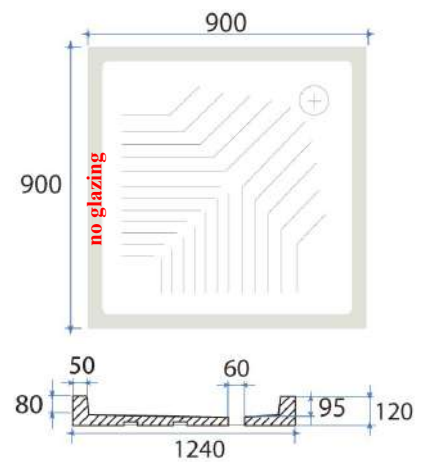

Ref: RC72-90
Size: 72 x 90 x H10 cm

Bar code: 5291840020166