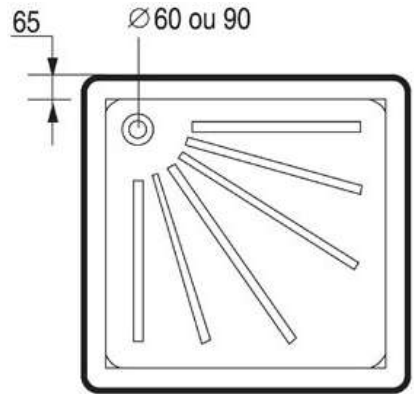

Bar code:

Suggested with traps-syphons:
 Alcaplast A47CR-60mm
 MG 030079+ B-60 G
 MG 30031
 MG 30077
 MG 030044
 B66

SHOWER TRAYS H11

no glazing

Ceramic rectangular
Shower tray H11
Ref. Y1MA01 WHITE
Size: 90 x 72 x 11 cm
Bar code:

Ceramic rectangular
Shower tray H11
Ref. Y1ME01 WHITE
Size: 120 x 80 x 11 cm
Bar code:

PIATTI DOCCIA	A	B	C
120x80	1200	810	260
100x80	1010	810	260
120x70	1200	750	260
100x70	1010	705	260
90x72	905	720	160

IDEAL
SANITAIRE

Acrylic shower trays

Ref: 402720
Size: 72 X 90 x H8 cm

High: 6cm inside

Ref: 400721
Size: 80 x 100 X H11 cm

High: 6cm inside

Ref: 400712
Size: 90 x 90 x H8 cm

High: 6cm inside

Ref: 400731
Size: 80 x 80 x 8cm

High: 6cm inside

Ref: 402732
Size: 90x 90 x 8cm

High: 6cm inside

Suggested with traps-syphons:
Alcaplast A47CR-60mm
MG 030079+ B-60 G
MG 30031
MG 30077
MG 030044
B66