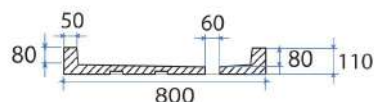

L720x720											
	A	Aa	B	Bb	C	D	E	H	I	J	K
L720x720	725	730	725	730	65	90	≥60	170	170	595	φ63±2
L720x720-90	725	730	725	730	65	90	≥60	170	170	595	φ90±3

Size: 80 x 80 x H9 cm

L800x800											
	A	Aa	B	Bb	C	D	E	H	I	J	K
L800x800	800	805	800	805	60	90	≥60	190	190	680	φ63±2
L800x800-90	800	805	800	805	60	90	≥60	190	190	680	φ90±3

Bar code: 5291840020180

Ref: RC72-90
Size: 72 x 90 x H10 cm

Bar code: 5291840020166

Suggested with traps-syphons:
 Alcaplast A47CR-60mm
 MG 030079+ B-60 G
 MG 30031
 MG 30077
 MG 030044
 B66

Fine fire clay shower trays H10

Ref: RC70-100
Size: 70 x 100 x H10 cm

Bar code: 5291840020197

Ref: RC80-100
Size: 80 x 100 x H10 cm

Bar code: 5291840003497

Ref: RC70-120
Size: 70 x 120 x H10 cm

Bar code: 5291840020210

Ref: RC80-120
Size: 80 x 120 x H10 cm