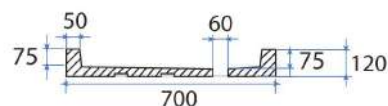

L720x720											
	A	Aa	B	Bb	C	D	E	H	I	J	K
L720x720	725	730	725	730	65	90	≥60	170	170	595	φ63±2
L720x720-90	725	730	725	730	65	90	≥60	170	170	595	φ90±3

Size: 80 x 80 x H9 cm

L800x800											
	A	Aa	B	Bb	C	D	E	H	I	J	K
L800x800	800	805	800	805	60	90	≥60	190	190	680	φ63±2
L800x800-90	800	805	800	805	60	90	≥60	190	190	680	φ90±3

Bar code: 5291840020180

Ref: RC72-90
Size: 72 x 90 x H10 cm

Bar code: 5291840020166

Suggested with traps-syphons:
 Alcaplast A47CR-60mm
 MG 030079+ B-60 G
 MG 30031
 MG 30077
 MG 030044
 B66

Fine fire clay shower trays H10

Ref: RC70-100
Size: 70 x 100 x H10 cm

Bar code: 5291840020197

Ref: RC80-100
Size: 80 x 100 x H10 cm

Bar code: 5291840003497

Ref: RC70-120
Size: 70 x 120 x H10 cm

Bar code: 5291840020210

Ref: RC80-120
Size: 80 x 120 x H10 cm

Ceramic rectangular
Shower tray H11
Ref. Y1ME01 WHITE
Size: 120 x 80 x 11 cm
Bar code:

PIATTI DOCCIA	A	B	C
120x80	1200	810	260
100x80	1010	810	260
120x70	1200	750	260
100x70	1010	705	260
90x72	905	720	160