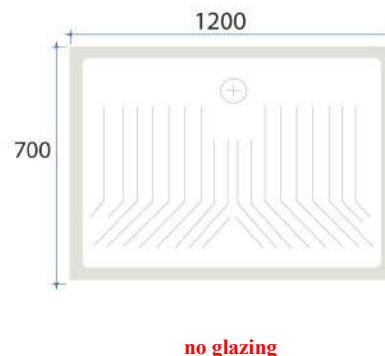

L720x720											
	A	Aa	B	Bb	C	D	E	H	I	J	K
L720x720	725	730	725	730	65	90	≥60	170	170	595	φ63±2
L720x720-90	725	730	725	730	65	90	≥60	170	170	595	φ90±3

Size: 80 x 80 x H9 cm

L800x800											
	A	Aa	B	Bb	C	D	E	H	I	J	K
L800x800	800	805	800	805	60	90	≥60	190	190	680	φ63±2
L800x800-90	800	805	800	805	60	90	≥60	190	190	680	φ90±3

Ref: RC70-100
Size: 70 x 100 x H10 cm

Bar code: 5291840020197

Ref: RC80-100
Size: 80 x 100 x H10 cm

Bar code: 5291840003497

Ref: RC70-120
Size: 70 x 120 x H10 cm

Bar code: 5291840020210

Ref: RC80-120
Size: 80 x 120 x H10 cm

Bar code:

Suggested with traps-syphons:
 Alcaplast A47CR-60mm
 MG 030079+ B-60 G
 MG 30031
 MG 30077
 MG 030044
 B66

SHOWER TRAYS H11

no glazing

Ceramic rectangular
Shower tray H11
Ref. Y1MA01 WHITE
Size: 90 x 72 x 11 cm
Bar code:

Ceramic rectangular
Shower tray H11
Ref. Y1ME01 WHITE
Size: 120 x 80 x 11 cm
Bar code:

PIATTI DOCCIA	A	B	C
120x80	1200	810	260
100x80	1010	810	260
120x70	1200	750	260
100x70	1010	705	260
90x72	905	720	160