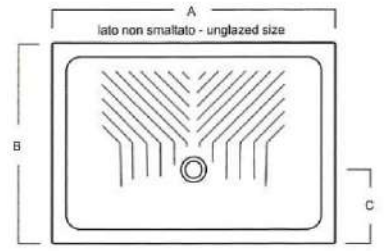

Ref: RC70-100
Size: 70 x 100 x H10 cm

Bar code: 5291840020197

Ref: RC80-100
Size: 80 x 100 x H10 cm

Bar code: 5291840003497

Ref: RC70-120
Size: 70 x 120 x H10 cm

Bar code: 5291840020210

Ref: RC80-120
Size: 80 x 120 x H10 cm

Bar code:

Suggested with traps-syphons:
 Alcaplast A47CR-60mm
 MG 030079+ B-60 G
 MG 30031
 MG 30077
 MG 030044
 B66

SHOWER TRAYS H11

no glazing

Ceramic rectangular
Shower tray H11
Ref. Y1MA01 WHITE
Size: 90 x 72 x 11 cm
Bar code:

Ceramic rectangular
Shower tray H11
Ref. Y1ME01 WHITE
Size: 120 x 80 x 11 cm
Bar code:

PIATTI DOCCIA	A	B	C
120x80	1200	810	260
100x80	1010	810	260
120x70	1200	750	260
100x70	1010	705	260
90x72	905	720	160