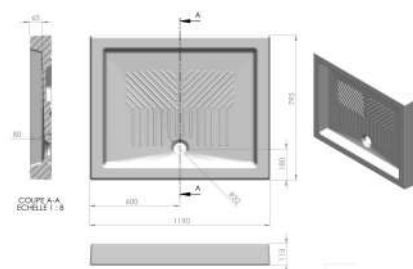

L720x720											
	A	Aa	B	Bb	C	D	E	H	I	J	K
L720x720	725	730	725	730	65	90	≥60	170	170	595	φ63±2
L720x720-90	725	730	725	730	65	90	≥60	170	170	595	φ90±3

Size: 80 x 80 x H9 cm

L800x800											
	A	Aa	B	Bb	C	D	E	H	I	J	K
L800x800	800	805	800	805	60	90	≥60	190	190	680	φ63±2
L800x800-90	800	805	800	805	60	90	≥60	190	190	680	φ90±3

Ref: RC70-100
Size: 70 x 100 x H10 cm

Bar code: 5291840020197

Ref: RC80-100
Size: 80 x 100 x H10 cm

Bar code: 5291840003497

Ref: RC70-120
Size: 70 x 120 x H10 cm

Bar code: 5291840020210

Ref: RC80-120
Size: 80 x 120 x H10 cm

Bar code:

Suggested with traps-syphons:
 Alcaplast A47CR-60mm
 MG 030079+ B-60 G
 MG 30031
 MG 30077
 MG 030044
 B66

SHOWER TRAYS H11

no glazing

Ceramic rectangular
Shower tray H11
Ref. Y1MA01 WHITE
Size: 90 x 72 x 11 cm
Bar code:

Ceramic rectangular
Shower tray H11
Ref. Y1ME01 WHITE
Size: 120 x 80 x 11 cm
Bar code:

PIATTI DOCCIA	A	B	C
120x80	1200	810	260
100x80	1010	810	260
120x70	1200	750	260
100x70	1010	705	260
90x72	905	720	160