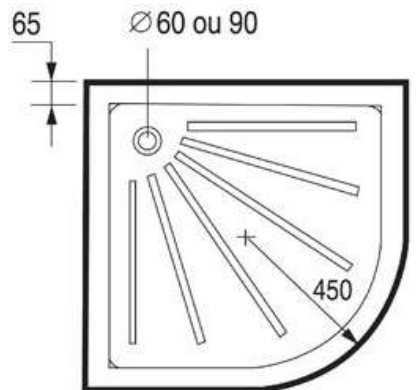

Bar code:

Suggested with traps-syphons:
 Alcaplast A47CR-60mm
 MG 030079+ B-60 G
 MG 30031
 MG 30077
 MG 030044
 B66

SHOWER TRAYS H11

no glazing

Ceramic rectangular
Shower tray H11
Ref. Y1MA01 WHITE
Size: 90 x 72 x 11 cm
Bar code:

Ceramic rectangular
Shower tray H11
Ref. Y1ME01 WHITE
Size: 120 x 80 x 11 cm
Bar code:

PIATTI DOCCIA	A	B	C
120x80	1200	810	260
100x80	1010	810	260
120x70	1200	750	260
100x70	1010	705	260
90x72	905	720	160

IDEAL
SANITAIRE

Acrylic shower trays

Ref: 402720
Size: 72 X 90 x H8 cm

High: 6cm inside

Ref: 400721
Size: 80 x 100 X H11 cm

High: 6cm inside

Ref: 400712
Size: 90 x 90 x H8 cm

High: 6cm inside

Ref: 400731
Size: 80 x 80 x 8cm

High: 6cm inside

Ref: 402732
Size: 90x 90 x 8cm

High: 6cm inside

Suggested with traps-syphons:
Alcaplast A47CR-60mm
MG 030079+ B-60 G
MG 30031
MG 30077
MG 030044
B66