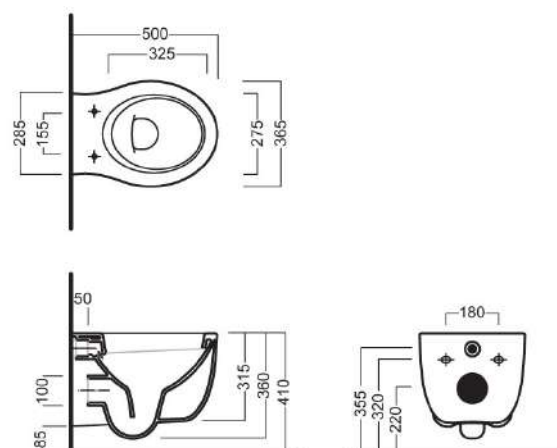

Ref. YXWW01 price:

Bar code: 8016250059639

Y1ET01 RIMLESS WATER FLOW REDUCER

Wall-hung rimless WC with special fixing element included. Mounted using universal bracket for wall-hung elements. Can be combined

LE FIABE 50 Wall hung WC 50 complete

Ref. Y1BT01 price:

Without side holes WHITE 365x500

Bar code: 8016250060871

LE FIABE / NIDO Quick release thermosetting soft close seat cover WHITE

Ref. YXWW01

Bar code: 8016250059639

Wall-hung WC 50 cm with special fixing element included. Mounted using universal bracket for wall-hung elements. Can be combined with softclose or standard seat.

Design following the contours of innovations. The new concealed fixing element presented in the latest Hatria collection "Le Fiabe", is an innovative solution that offers a perfectly attractive clean solution for back-to-wall wc

Silfra **AD 300**

LIF.RO Ceramic rectangular Shower tray

Ref. Y1DL01

100X80 WHITE

Flush-with-the-floor or floor-mounted installation. Assembly with drain trap on opposite side to wall, non-glazed side opposite drain trap.