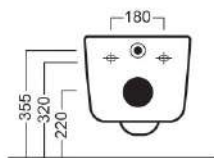

BIANCA Wall hung WC complete

Ref. Y1X401 price:

Without side holes WHITE 360x520

Bar code: 8016250063094

BIANCA WHITE Quick release thermosetting soft close seat cover

Ref. Y1VB01

Bar code: 8016250000518

NIDO