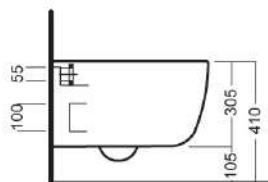

BIANCA Wall hung WC complete

Ref. Y1X401 price:

Without side holes WHITE 360x520

Bar code: 8016250063094

BIANCA WHITE Quick release thermosetting soft close seat cover

Ref. Y1VB01

Bar code: 8016250000518

NIDO