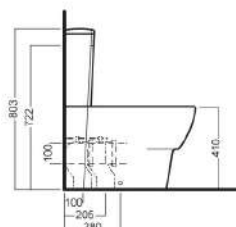

Ref. YXWW01

Bar code: 8016250059639

Coupled WC with cistern. Can be combined with soft-close or standard seat cover. "S" trap convertor is inclusive. Cistern bottom inlet system.

HAPPY HOUR SLIM 03:00

YXSJ01 470x470 WHITE