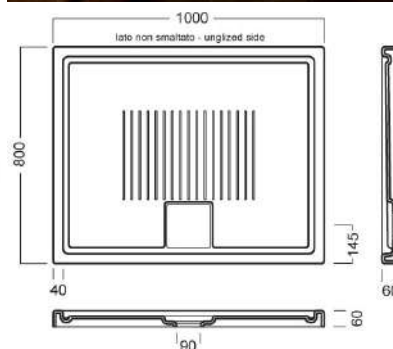

HAPPY HOUR 10:00

Y0QR01 398x398 WHITE

Surface-mounted washbasin. Can be installed on SLIDING Wood System base unit. No overflow.

HAPPY HOUR 22:00

Y0M9 700x400 WHITE

Surface-mounted washbasin. Can be installed on SLIDING Wood System base unit.

HAPPY HOUR 02:00

Y0M601 475x475 WHITE

Surface-mounted washbasin. Can be installed on SLIDING Wood System base unit.

LIF.ST

Ceramic rectangular Shower tray complete

Ref. YXE701

100X80 WHITE

Bar code:

ACCESSORIES

Complete siphon drainage 90mm with square white cover h.60mm for LIF.ST shower trays

Ref. Y1VN

LIF.RO Ceramic rectangular Shower tray

Ref. Y1DP01

90X70 WHITE

Suggested with traps-syphones:

Alcaplast **A49CR-90mm**

Silfra **AD 300**

LIF.RO Ceramic rectangular Shower tray

Ref. Y1DL01

100X80 WHITE

Flush-with-the-floor or floor-mounted installation. Assembly with drain trap on opposite side to wall, non-glazed side opposite drain trap.