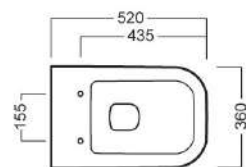

BIANCA Wall hung WC complete

Ref. Y1X401 price:

Without side holes WHITE 360x520

Bar code: 8016250063094

BIANCA WHITE Quick release thermosetting soft close seat cover

Ref. Y1VB01

Bar code: 8016250000518

NIDO