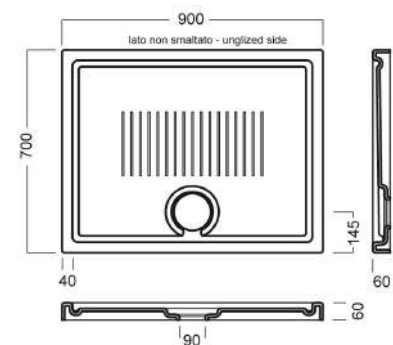

HAPPY HOUR 02:00

Y0M601 475x475 WHITE

Surface-mounted washbasin. Can be installed on SLIDING Wood System base unit.

LIF.ST

Ceramic rectangular Shower tray complete

Ref. YXE701

100X80 WHITE

Bar code:

ACCESSORIES

Complete siphon drainage 90mm with square white cover h.60mm for LIF.ST shower trays

Ref. Y1VN

LIF.RO Ceramic rectangular Shower tray

Ref. Y1DP01

90X70 WHITE

Suggested with traps-syphones:

Alcaplast **A49CR-90mm**

Silfra **AD 300**

LIF.RO Ceramic rectangular Shower tray

Ref. Y1DL01

100X80 WHITE

Flush-with-the-floor or floor-mounted installation. Assembly with drain trap on opposite side to wall, non-glazed side opposite drain trap.