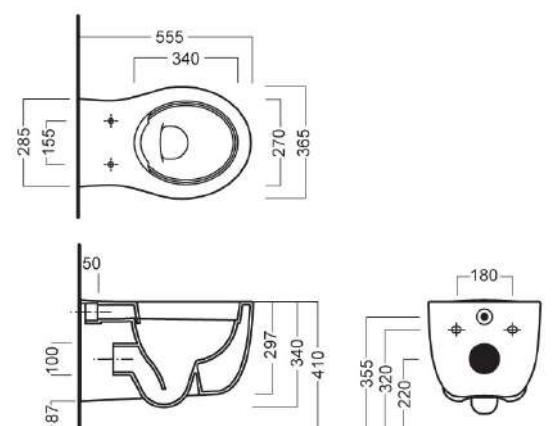

hatria

— IL BAGNO, COME LO VORREI —

LE FIABE

Wall hung rimless WC PURE RIM complete

Ref. Y1CD01 price:

Without side holes WHITE 365x555

Bar code: 8016250061052

LE FIABE / NIDO Quick release thermosetting soft close seat cover WHITE

Ref. YXWW01 price:

Bar code: 8016250059639

Y1ET01 RIMLESS WATER FLOW REDUCER

Wall-hung rimless WC with special fixing element included. Mounted using universal bracket for wall-hung elements. Can be combined

Wall-hung WC 50 cm with special fixing element included. Mounted using universal bracket for wall-hung elements. Can be combined with softclose or standard seat.

Design following the contours of innovations. The new concealed fixing element presented in the latest Hatria collection "Le Fiabe", is an innovative solution that offers a perfectly attractive clean solution for back-to-wall wc

Silfra **AD 300**

LIF.RO Ceramic rectangular Shower tray

Ref. Y1DL01

100X80 WHITE

Flush-with-the-floor or floor-mounted installation. Assembly with drain trap on opposite side to wall, non-glazed side opposite drain trap.