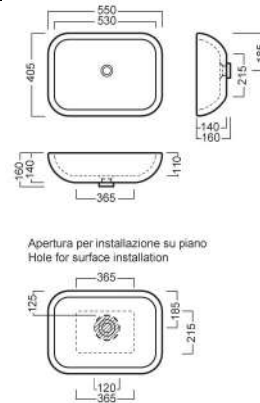

Wall-hung WC 50 cm with special fixing element included. Mounted using universal bracket for wall-hung elements. Can be combined with softclose or standard seat.

Design following the contours of innovations. The new concealed fixing element presented in the latest Hatria collection "Le Fiabe", is an innovative solution that offers a perfectly attractive clean solution for back-to-wall wc

Ref. YXWW01

Bar code: 8016250059639

Coupled WC with cistern. Can be combined with soft-close or standard seat cover. "S" trap convertor is inclusive. Cistern bottom inlet system.

HAPPY HOUR SLIM 03:00

YXSJ01 470x470 WHITE

Surface-mounted washbasin. Can be installed on SLIDING Wood System base unit.

HAPPY HOUR 17:00

Y0QQ01 550x405 WHITE

Surface-mounted washbasin. Can be installed on SLIDING Wood System base unit. No overflow.