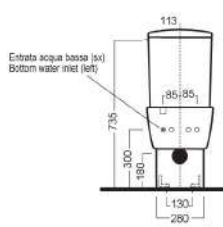

Ref. YXWW01

Bar code: 8016250059639

Coupled WC with cistern. Can be combined with soft-close or standard seat cover. "S" trap convertor is inclusive. Cistern bottom inlet system.

HAPPY HOUR SLIM 03:00

YXSJ01 470x470 WHITE