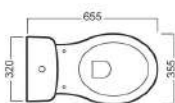

BIANCA Wall hung WC complete

Ref. Y1X401 price:

Without side holes WHITE 360x520

Bar code: 8016250063094

BIANCA WHITE Quick release thermosetting soft close seat cover

Ref. Y1VB01

Bar code: 8016250000518

NIDO

Coupled back to wall WC with cistern complete

Pan only Ref. Y0TQ01

Universal outlet WHITE 355X655X803

Bar code: 8016250049883

Cistern only Ref. Y0X601

Bar code: 8016250050766

LE FIABE / NIDO Quick release thermosetting soft close seat cover WHITE

Ref. YXWW01

Bar code: 8016250059639

Coupled WC with cistern. Can be combined with soft-close or standard seat cover. "S" trap convertor is inclusive. Cistern bottom inlet system.

HAPPY HOUR SLIM 03:00

YXSJ01 470x470 WHITE