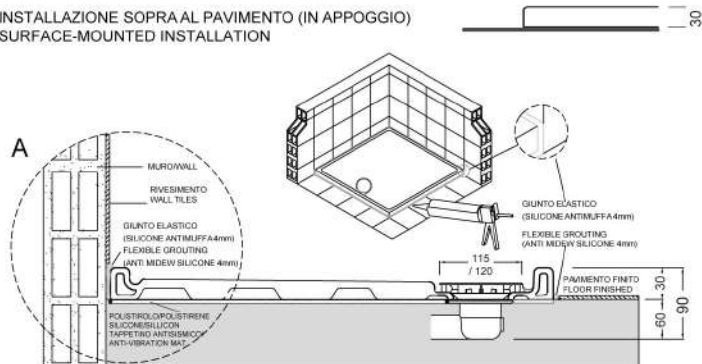

## LIF.RO Ceramic rectangular Shower tray

Ref. Y1ZV01

140X80 WHITE

Suggested with traps-syphones:

Alcaplast Ref. A491CR

LIF H3 showertrays  
CERAMIC

● 01 BIANCO  
WHITE

LATO NON SMALTATO  
UNGLAZED SIZE  
SEITE OHNE EMAILLE

ULTRA SOTTILE, SPESSORE 30  
MM ULTRA FLAT, 30 MM THICK  
GANZ FLACH, NUR 3 CM HOCH

Sequence of installation

INSTALLAZIONE SOPRA AL PAVIMENTO (IN APPOGGIO)  
SURFACE-MOUNTED INSTALLATION

INSTALLAZIONE FILO PAVIMENTO (INCASSO)  
FLUSH WITH FLOOR INSTALLATION