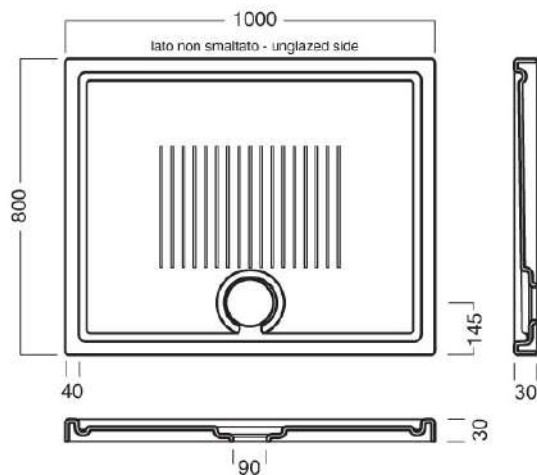

## LIF H3

### Ceramic rectangular Shower tray

Ref. Y1ZY01

100X80 WHITE

Suggested with traps-syphones:

Alcaplast Ref. A491CR

## LIF H3 Ceramic rectangular Shower tray

Ref. Y1ZX01

120X80 WHITE

Bar code:

Suggested with traps-syphones:

Alcaplast Ref. A491CR

## LIF.RO Ceramic rectangular Shower tray

Ref. Y1ZV01

140X80 WHITE

Suggested with traps-syphones:

Alcaplast Ref. A491CR

LIF H3 showertrays  
CERAMIC

● 01 BIANCO  
WHITE

LATO NON SMALTATO  
UNGLAZED SIZE  
SEITE OHNE EMAILLE