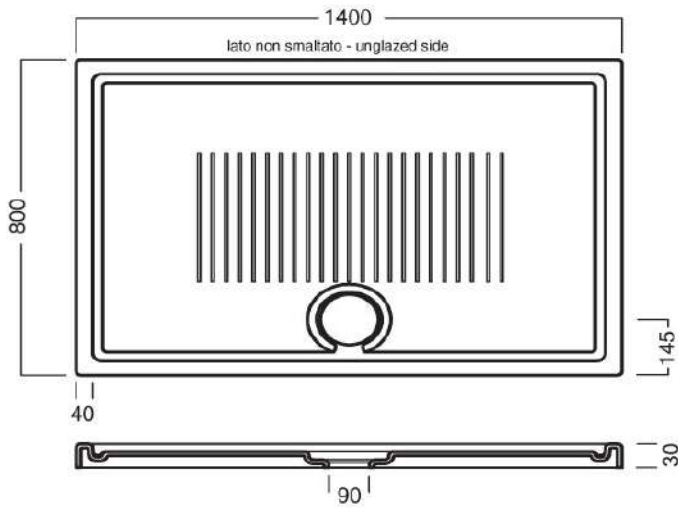

### Ceramic rectangular Shower tray

Ref. Y1ZY01

100X80 WHITE

Suggested with traps-syphones:

Alcaplast Ref. A491CR

## LIF H3 Ceramic rectangular Shower tray

Ref. Y1ZX01

120X80 WHITE

Bar code:

Suggested with traps-syphones:

Alcaplast Ref. A491CR

## LIF.RO Ceramic rectangular Shower tray

Ref. Y1ZV01

140X80 WHITE

Suggested with traps-syphones:

Alcaplast Ref. A491CR

LIF H3 showertrays  
CERAMIC

● 01 BIANCO  
WHITE

LATO NON SMALTATO  
UNGLAZED SIZE  
SEITE OHNE EMAILLE