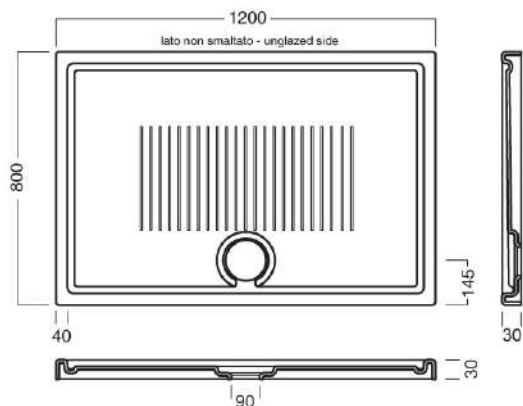

### Ceramic rectangular Shower tray

Ref. Y1ZY01

100X80 WHITE

Suggested with traps-syphones:

Alcaplast Ref. A491CR

## LIF H3 Ceramic rectangular Shower tray

Ref. Y1ZX01

120X80 WHITE

Bar code:

Suggested with traps-syphones:

Alcaplast Ref. A491CR

## LIF.RO Ceramic rectangular Shower tray

Ref. Y1ZV01

140X80 WHITE

Suggested with traps-syphones:

Alcaplast Ref. A491CR

LIF H3 showertrays  
CERAMIC

● 01 BIANCO  
WHITE

LATO NON SMALTATO  
UNGLAZED SIZE  
SEITE OHNE EMAILLE